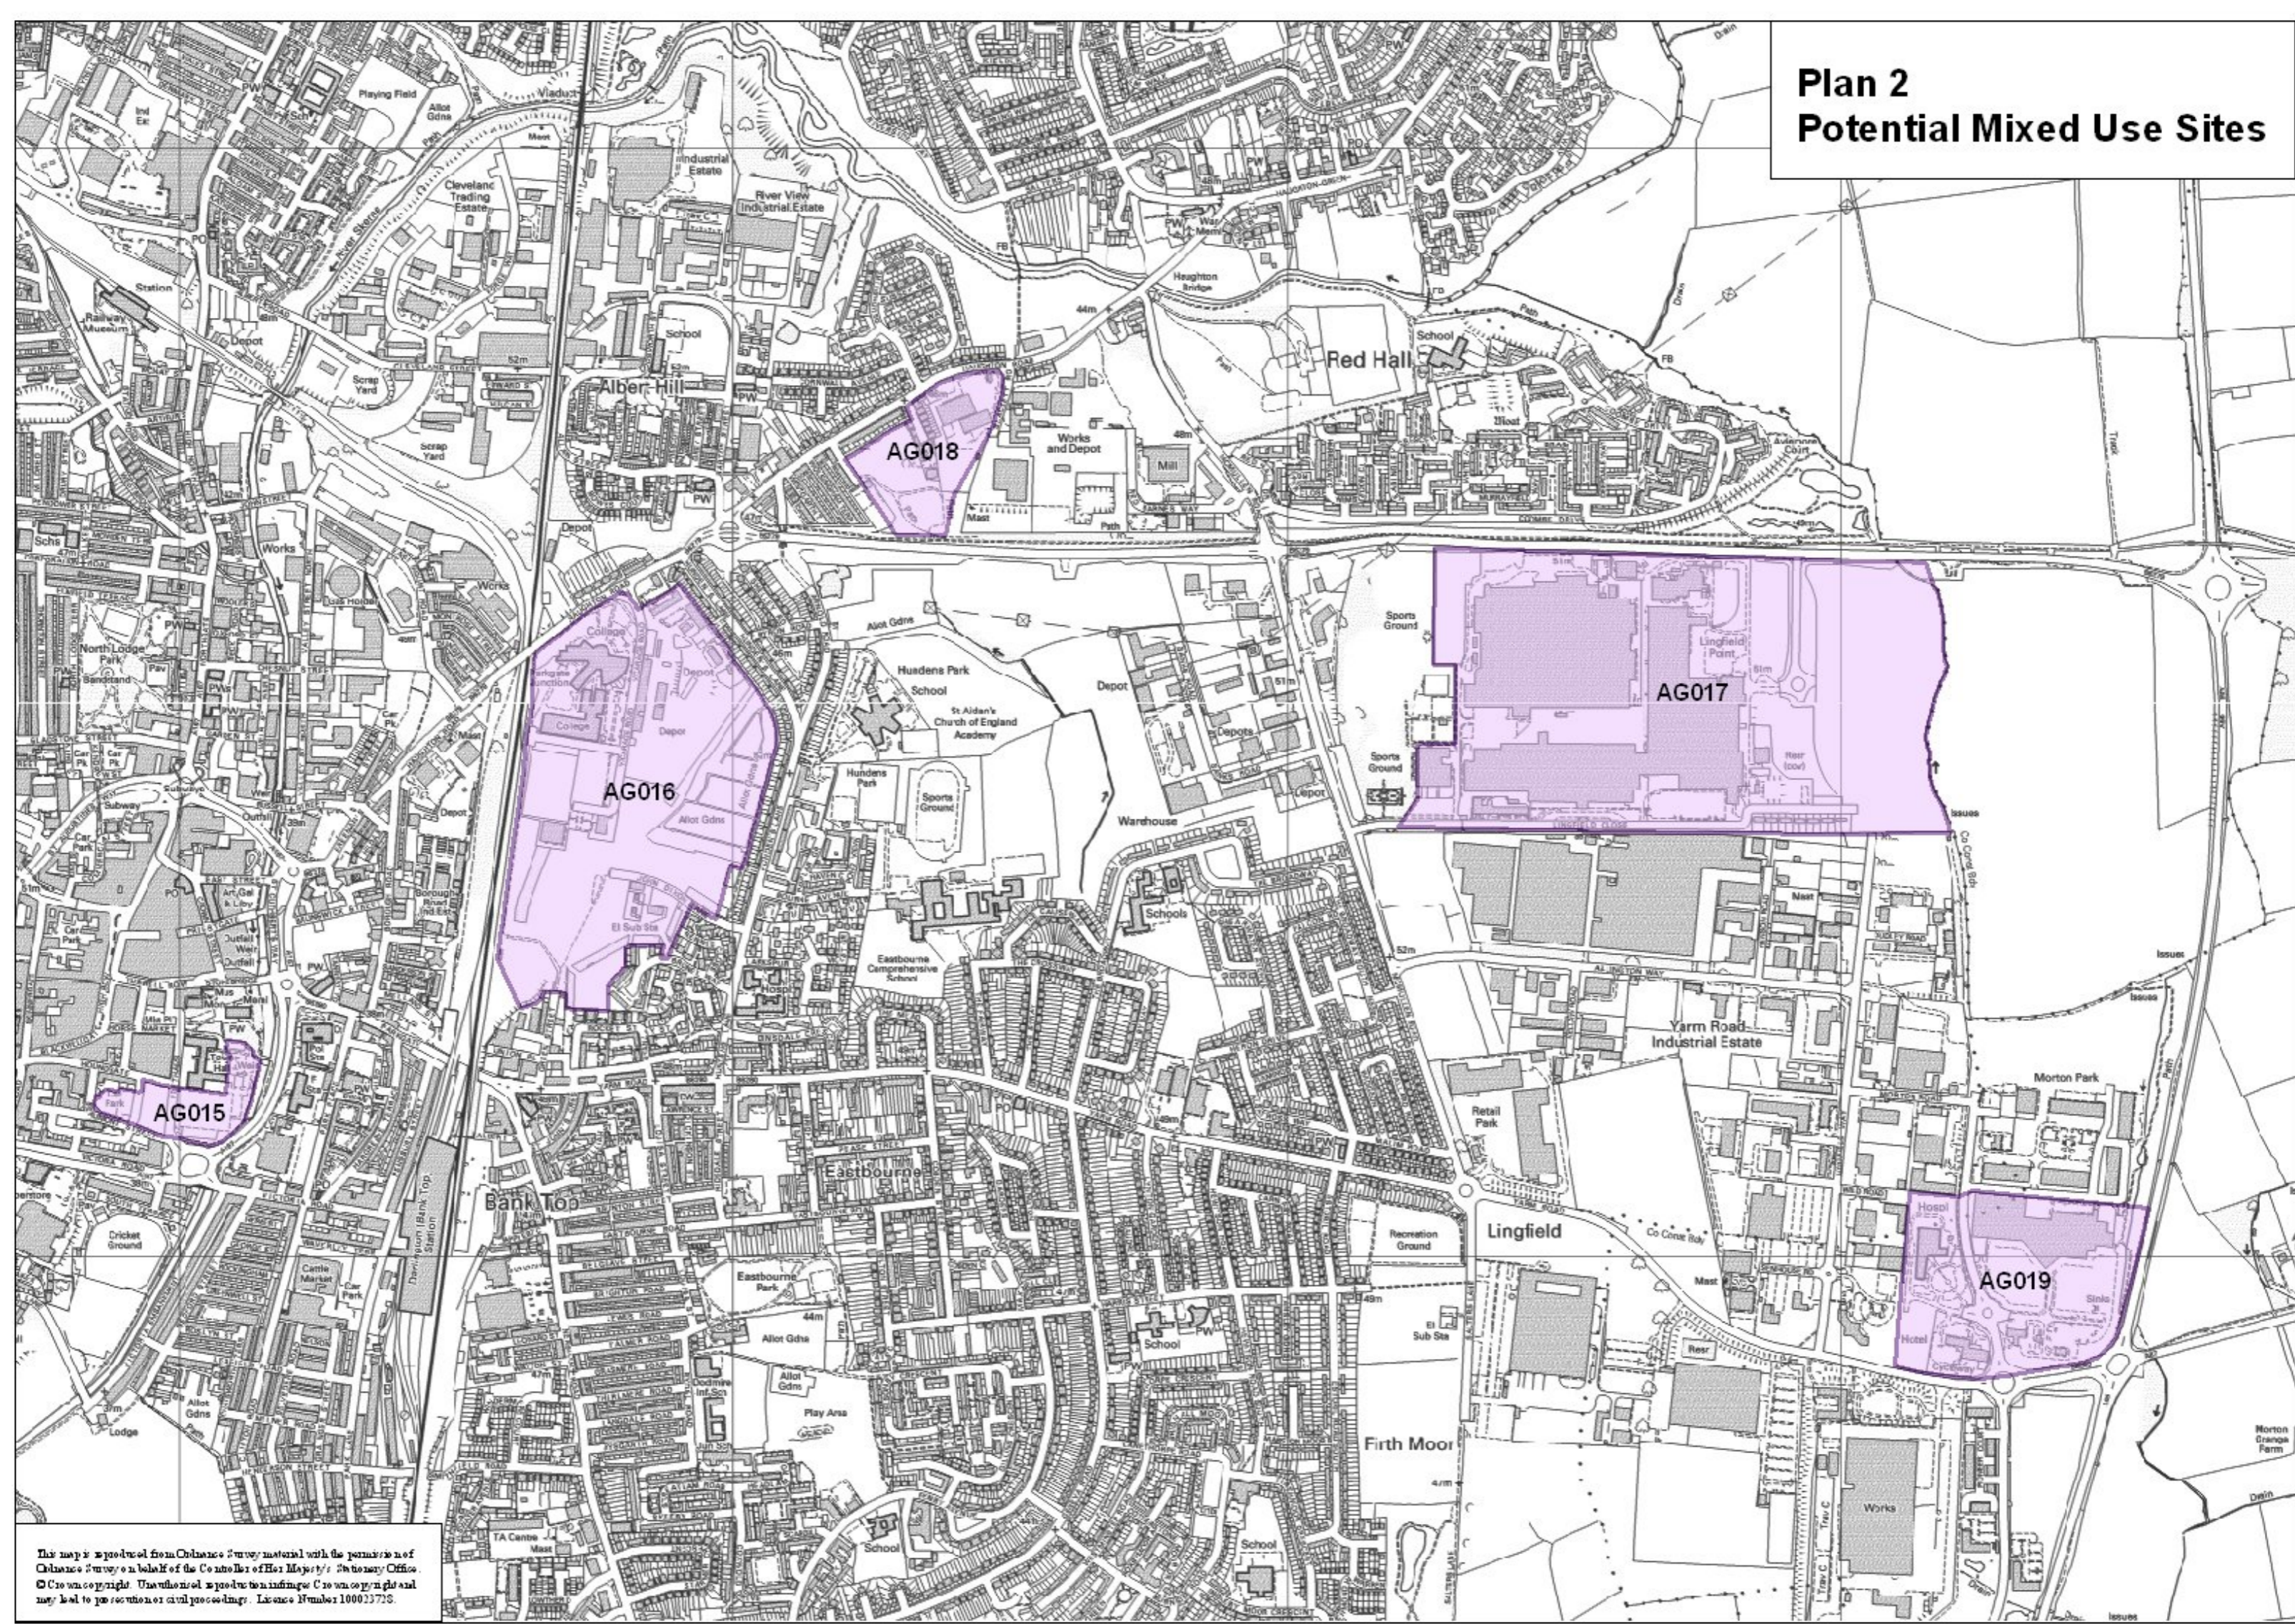

# Plan 2 Potential Mixed Use Sites

This map is produced from Ordnance Survey material with the permission of Ordnance Survey on behalf of the Controller of Her Majesty's Stationery Office. © Crown copyright. Unauthorised reproduction in any form or by any means may lead to prosecution or civil proceedings. Licence Number 100033728.