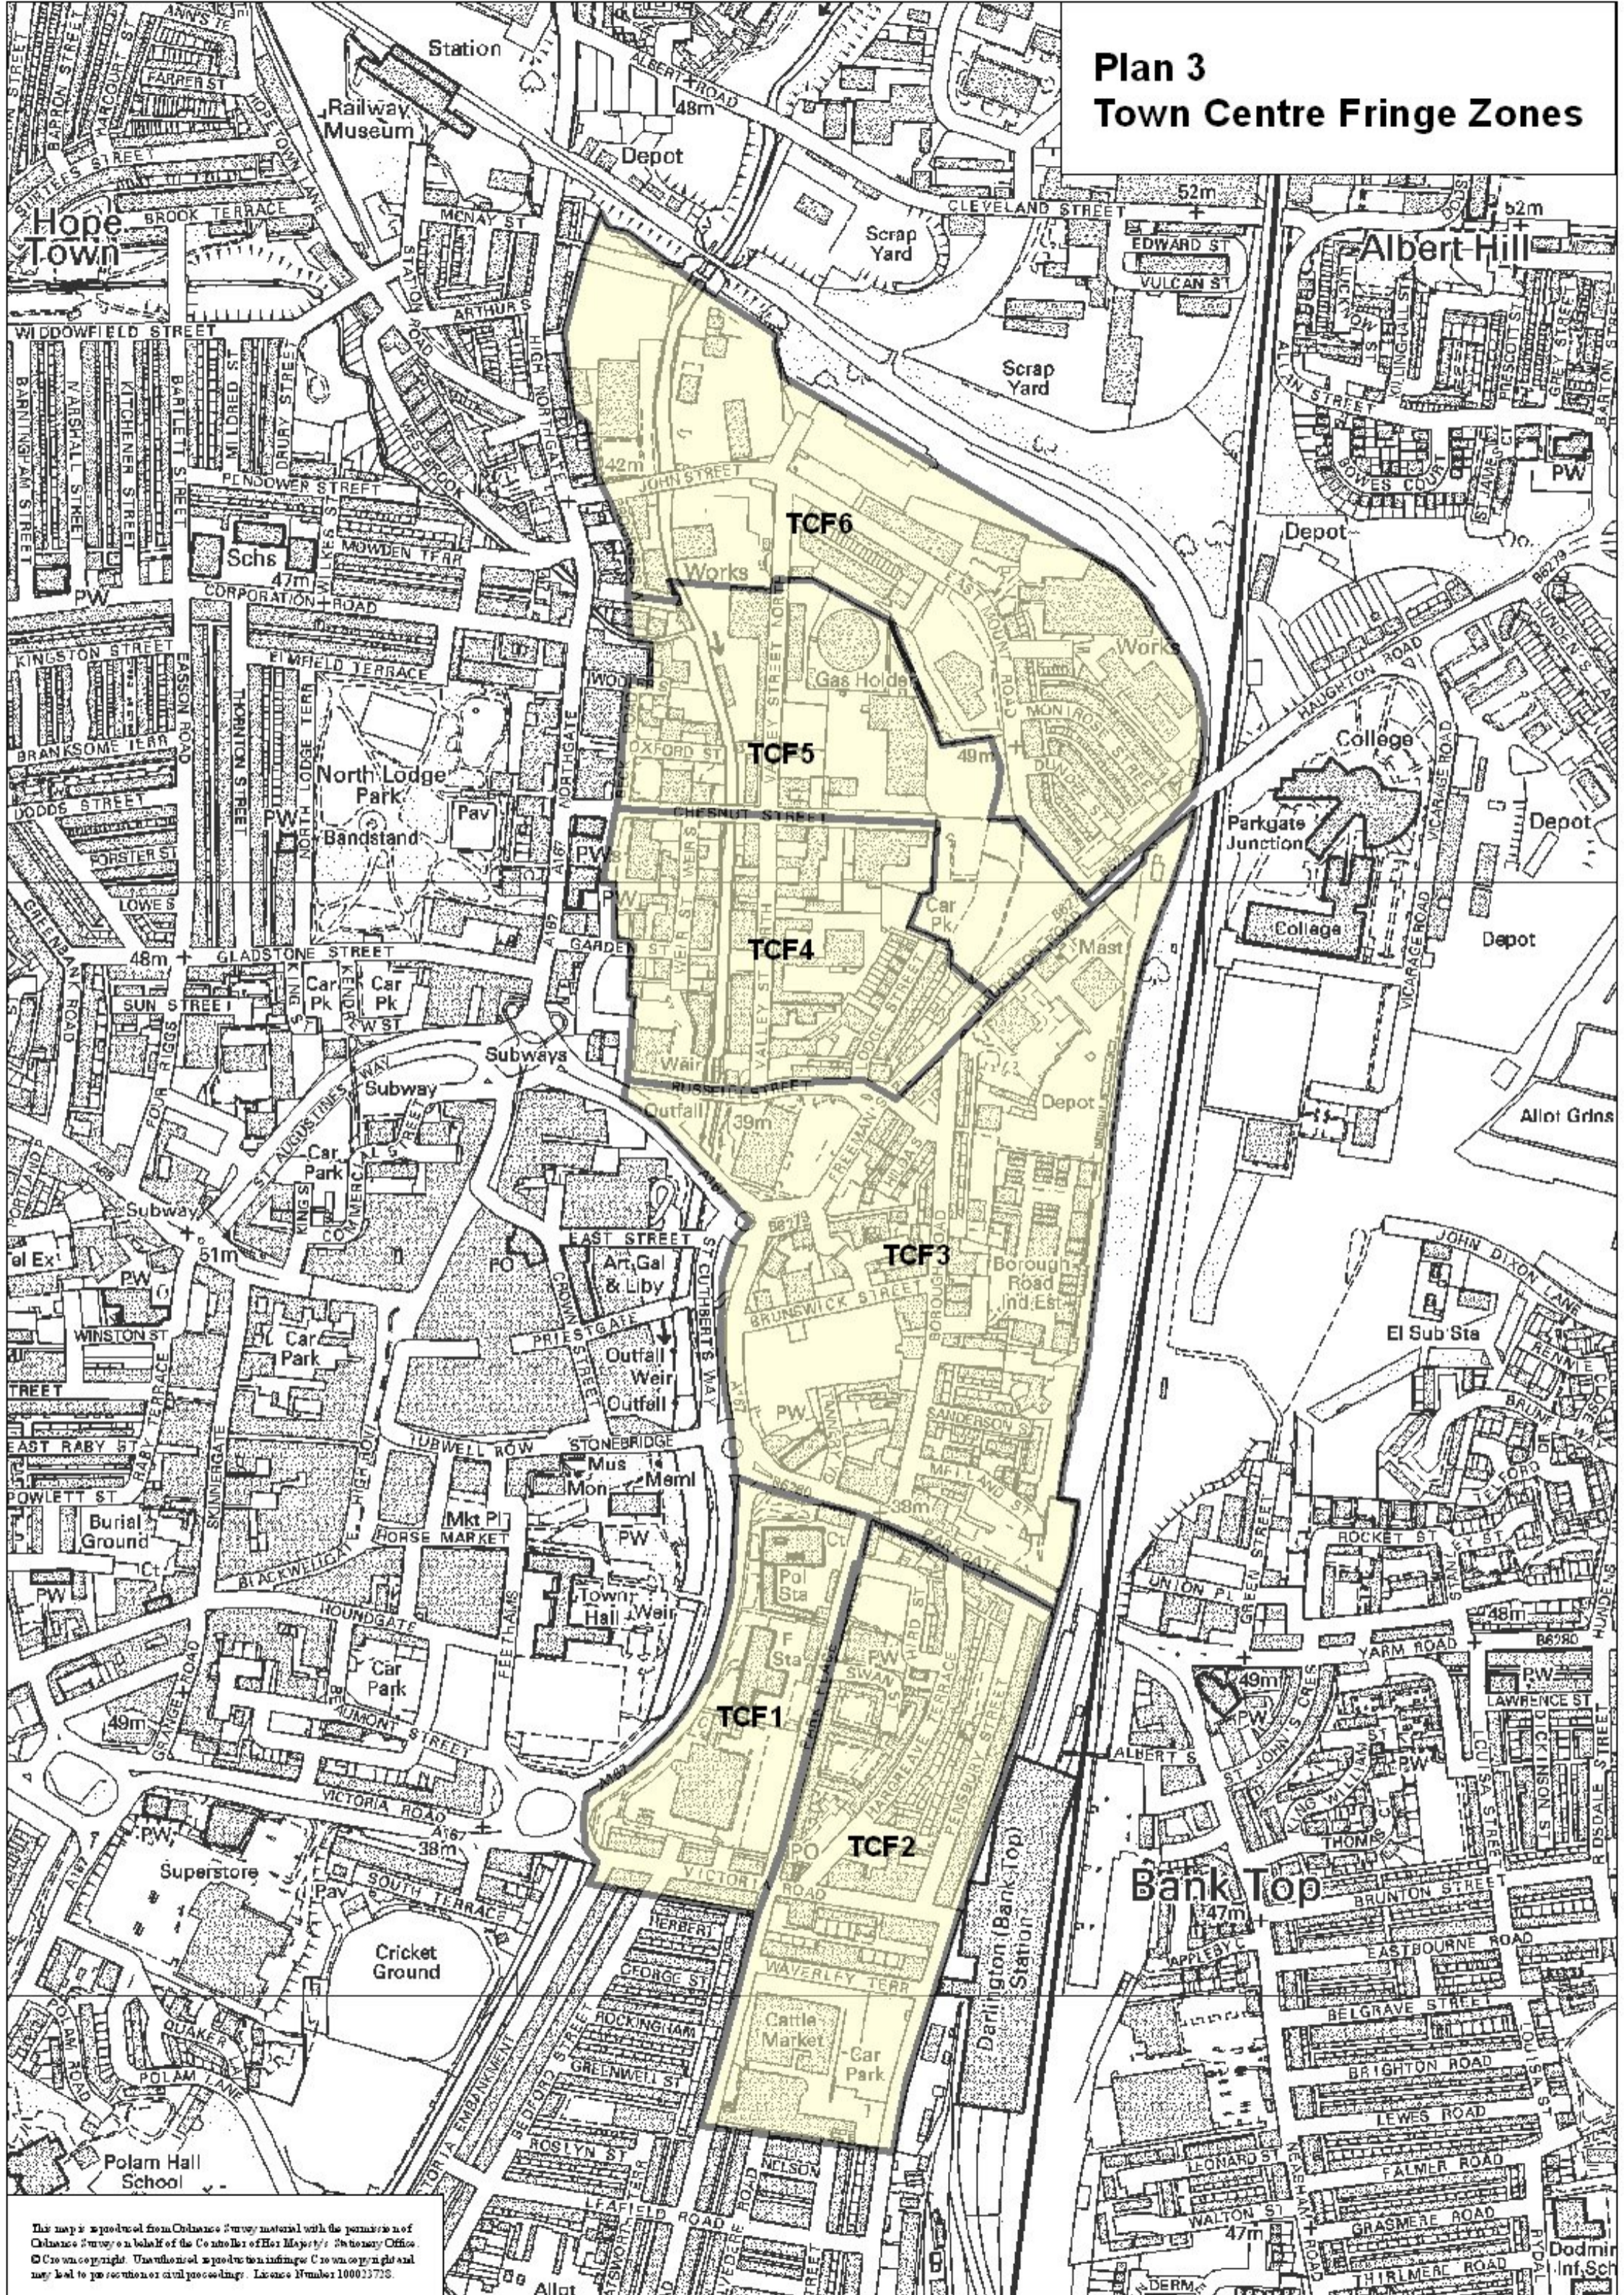

Plan 3 Town Centre Fringe Zones

This map is reproduced from Ordnance Survey material with the permission of Ordnance Survey on behalf of the Controller of Her Majesty's Stationery Office. © Crown copyright. Unauthorised reproduction in any form may lead to prosecution or civil proceedings. Licence Number 100013728.