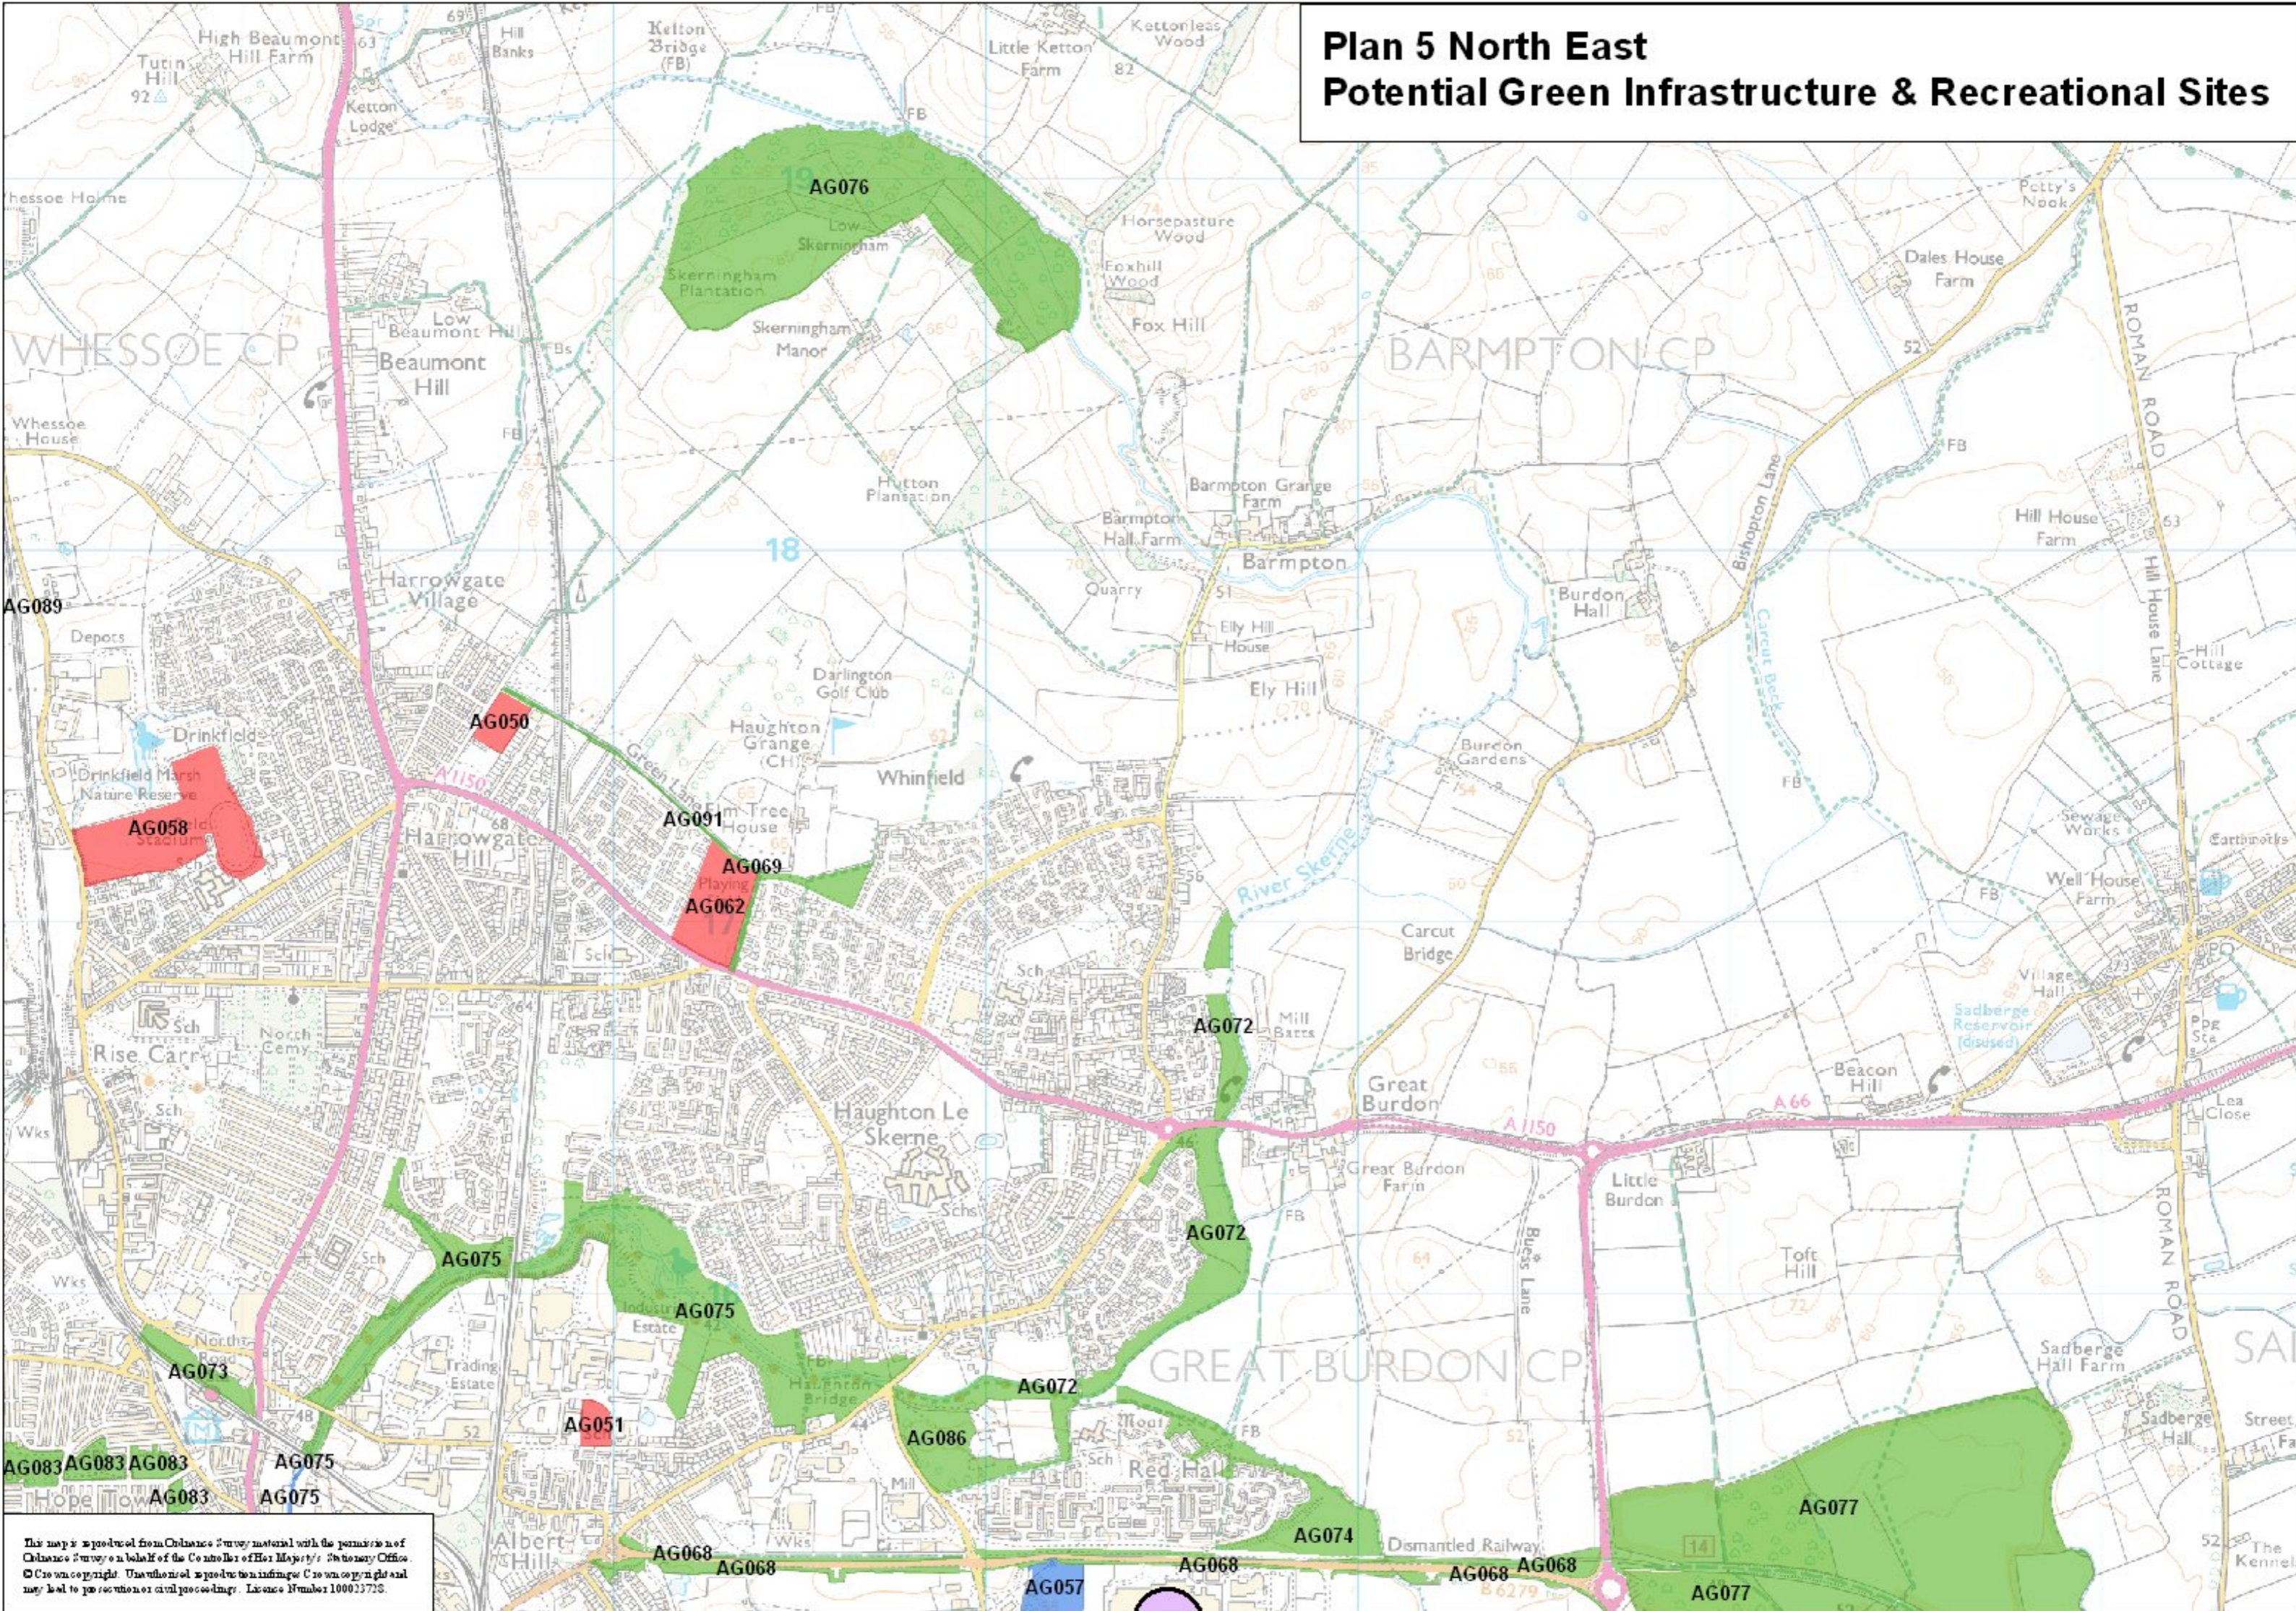

Plan 5 North East Potential Green Infrastructure & Recreational Sites

This map is produced from Ordnance Survey material with the permission of Ordnance Survey on behalf of the Controller of Her Majesty's Stationery Office. © Crown copyright. Use of this map is prohibited in any way that may lead to prosecution or civil proceedings. Licence Number 100023728.