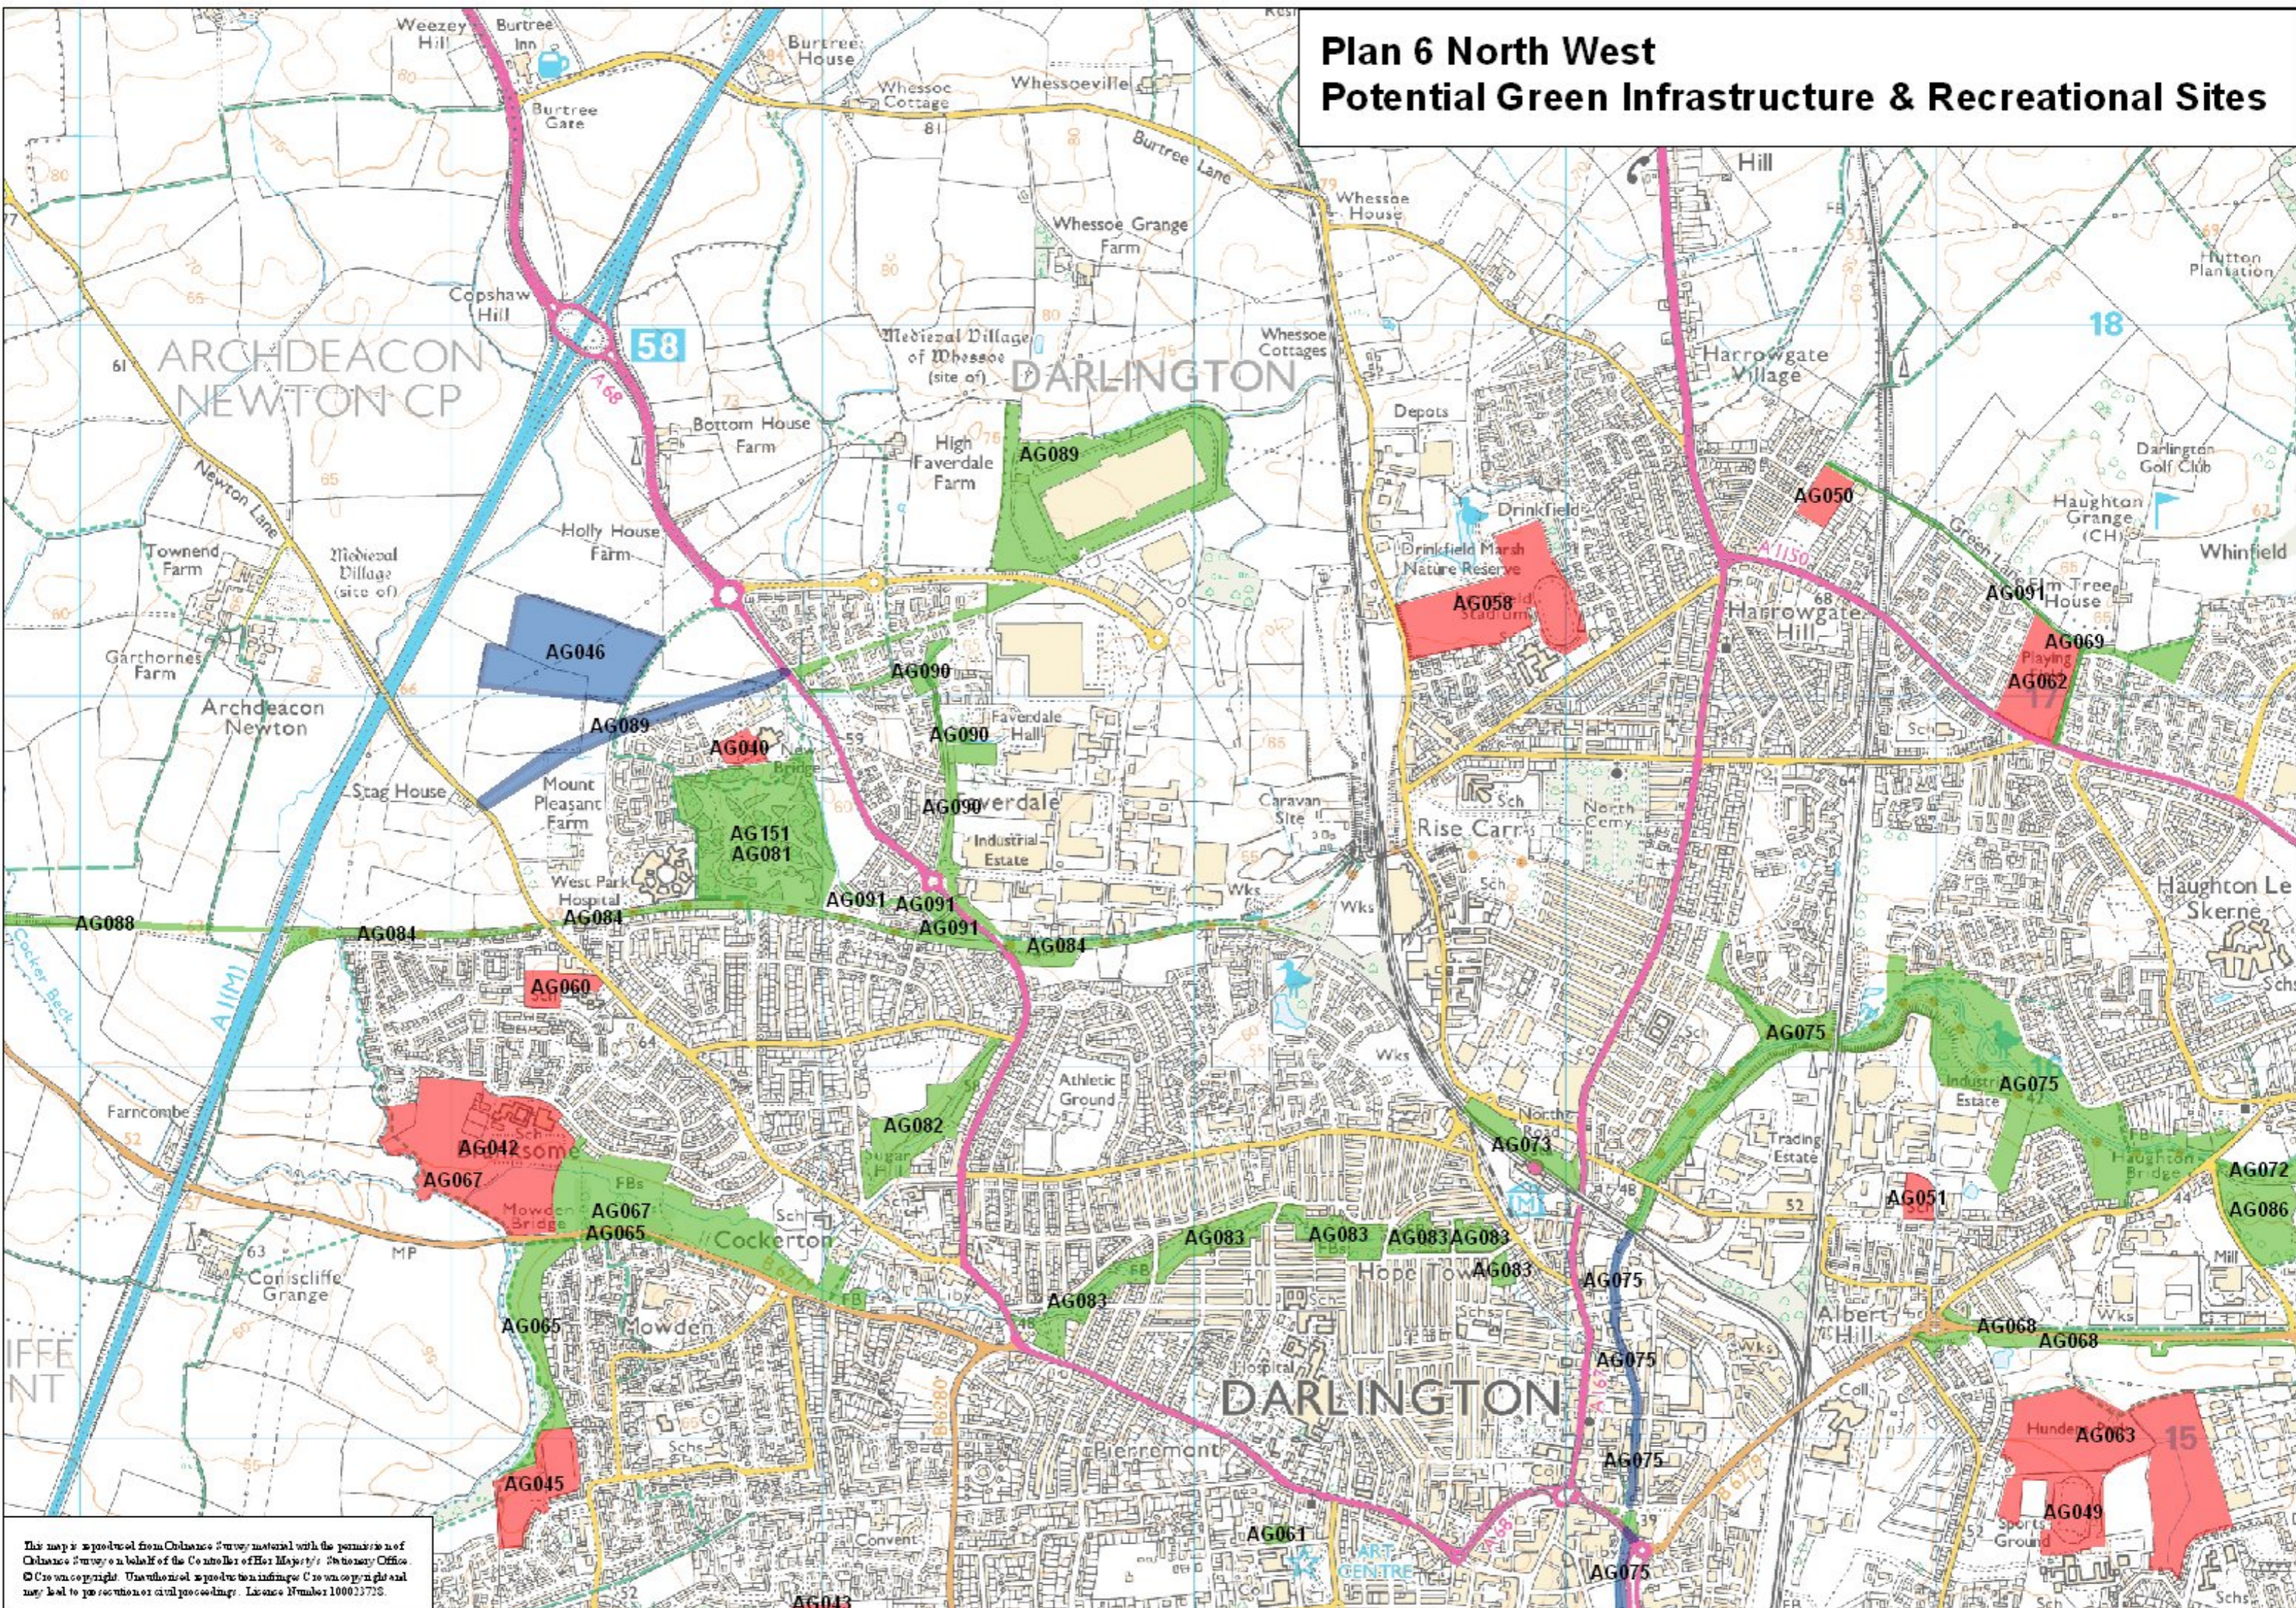

Plan 6 North West Potential Green Infrastructure & Recreational Sites

This map is reproduced from Ordnance Survey material with the permission of Ordnance Survey on behalf of the Controller of Her Majesty's Stationery Office. © Crown copyright. Unauthorised reproduction in any form may lead to prosecution or civil proceedings. Licence Number 100023728.