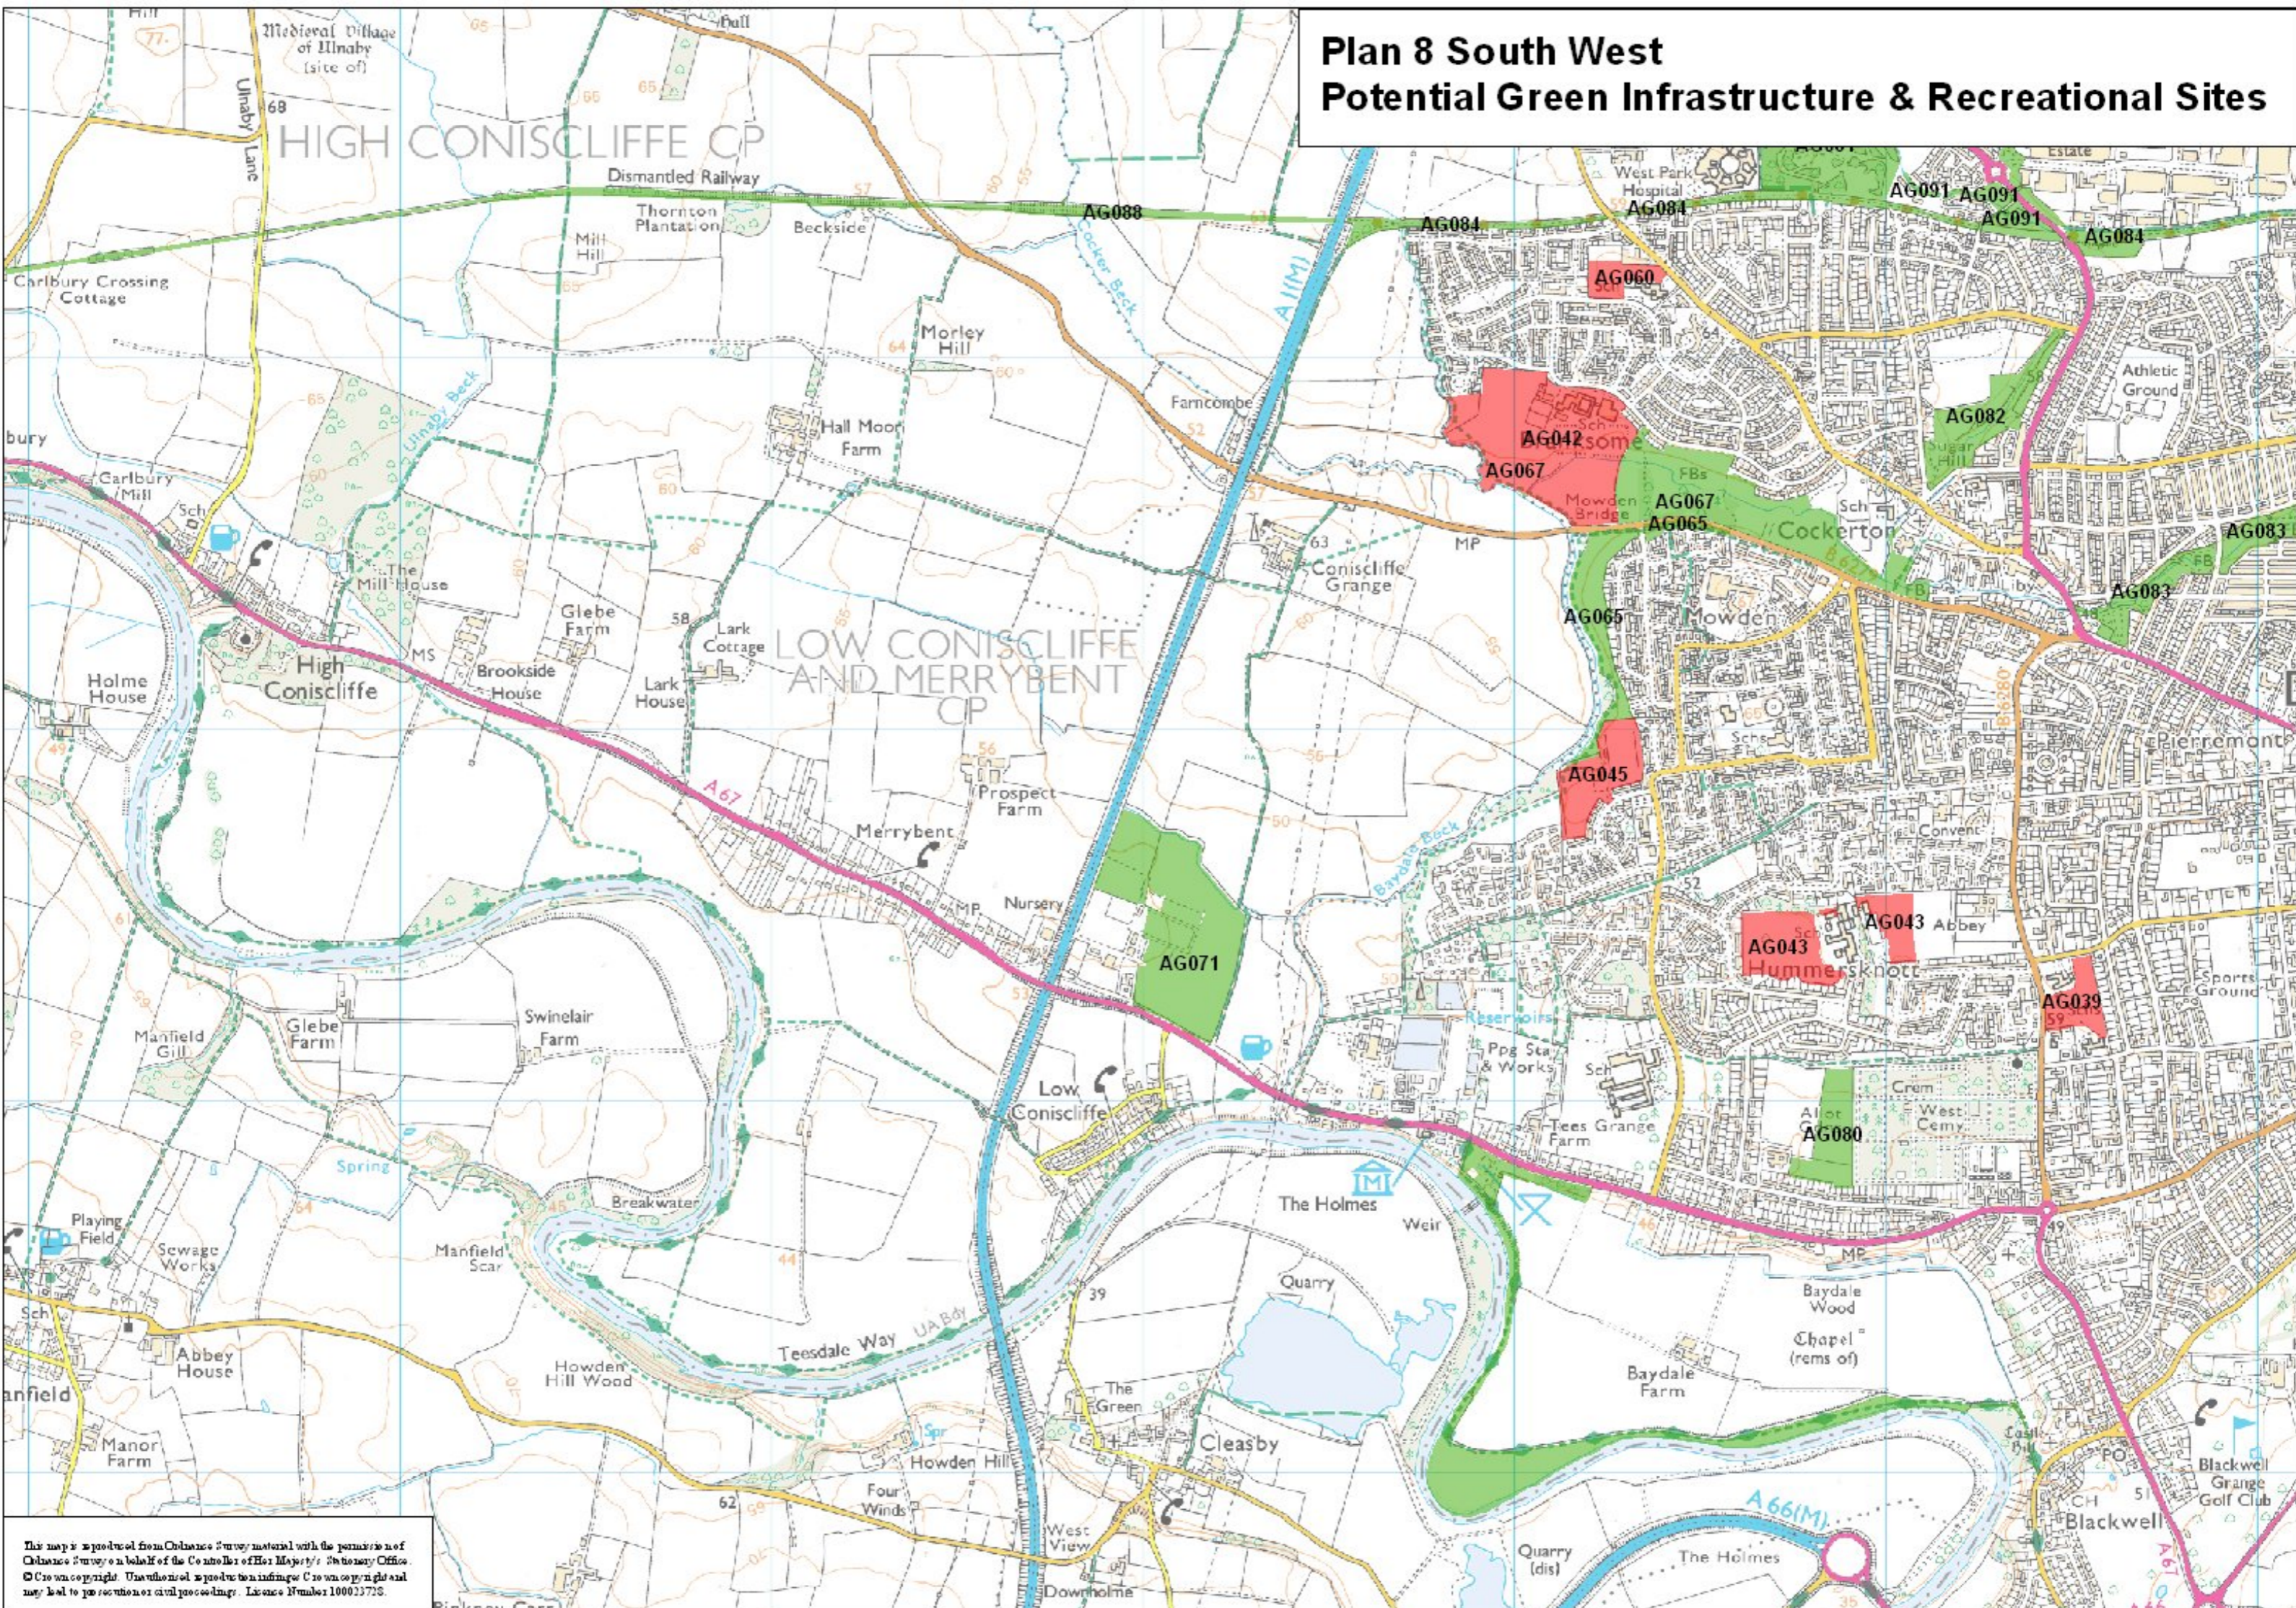

# Plan 8 South West Potential Green Infrastructure & Recreational Sites

This map is reproduced from Ordnance Survey material with the permission of Ordnance Survey on behalf of the Controller of Her Majesty's Stationery Office. © Crown copyright. Unauthorised reproduction in any form may lead to prosecution or civil proceedings. Licence Number 100033728.