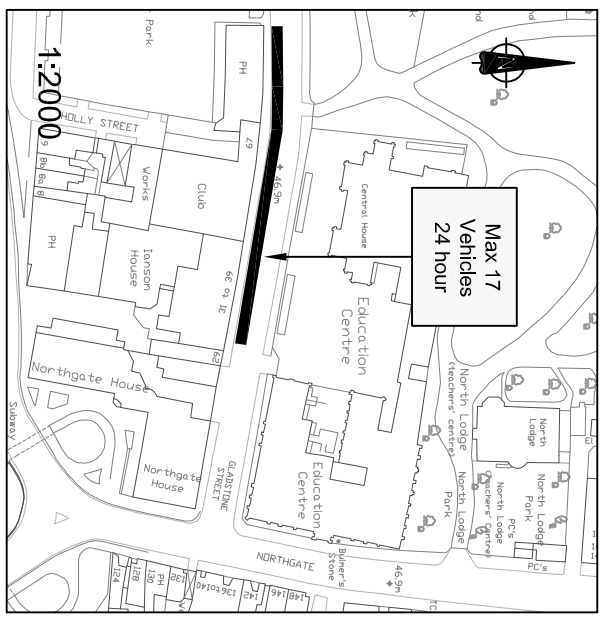

Notes

Based upon Ordnance Survey material with the permission of Ordnance Survey on behalf of the Controller of Her Majesty's Stationery Office. © Crown copyright. Unauthorised reproduction infringes Crown copyright and may lead to prosecution or civil proceedings. (Darlington Borough Council)(LA07712)(2005)

Project Title
Proposed Hackney Carriage stands

Drawing Title
Location plan.

Drawing No.
001

Appendix 1

Rev.
A/001