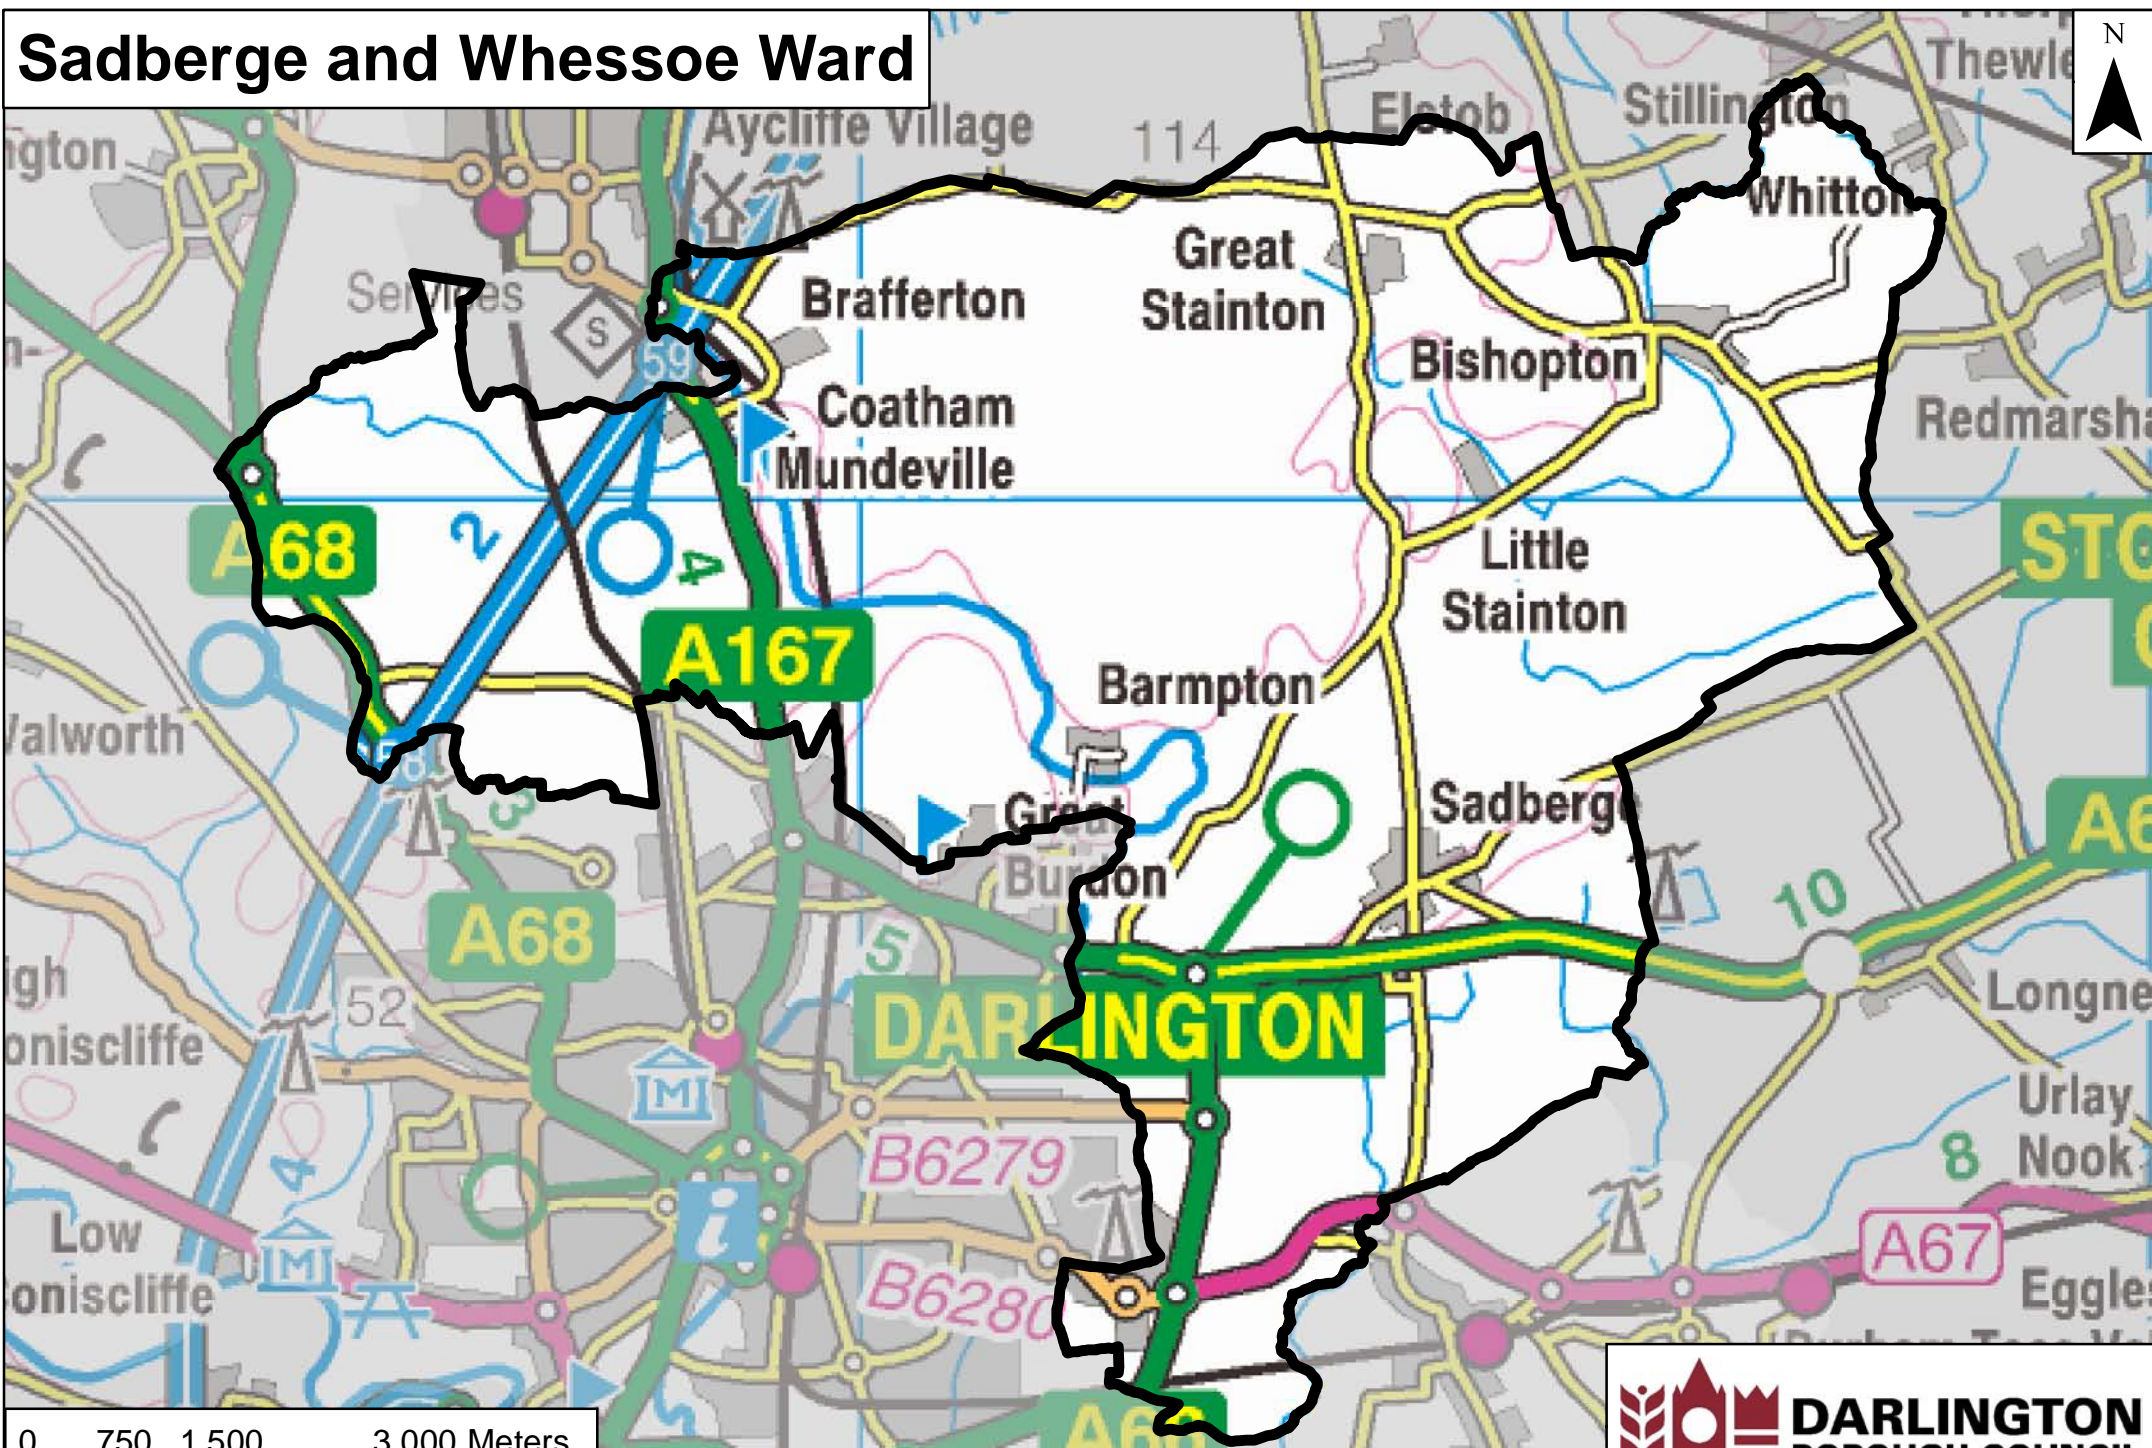

Sadberge and Whessoe Ward

0 750 1,500 3,000 Meters

Contains Ordnance Survey data © Crown copyright and database right 2011