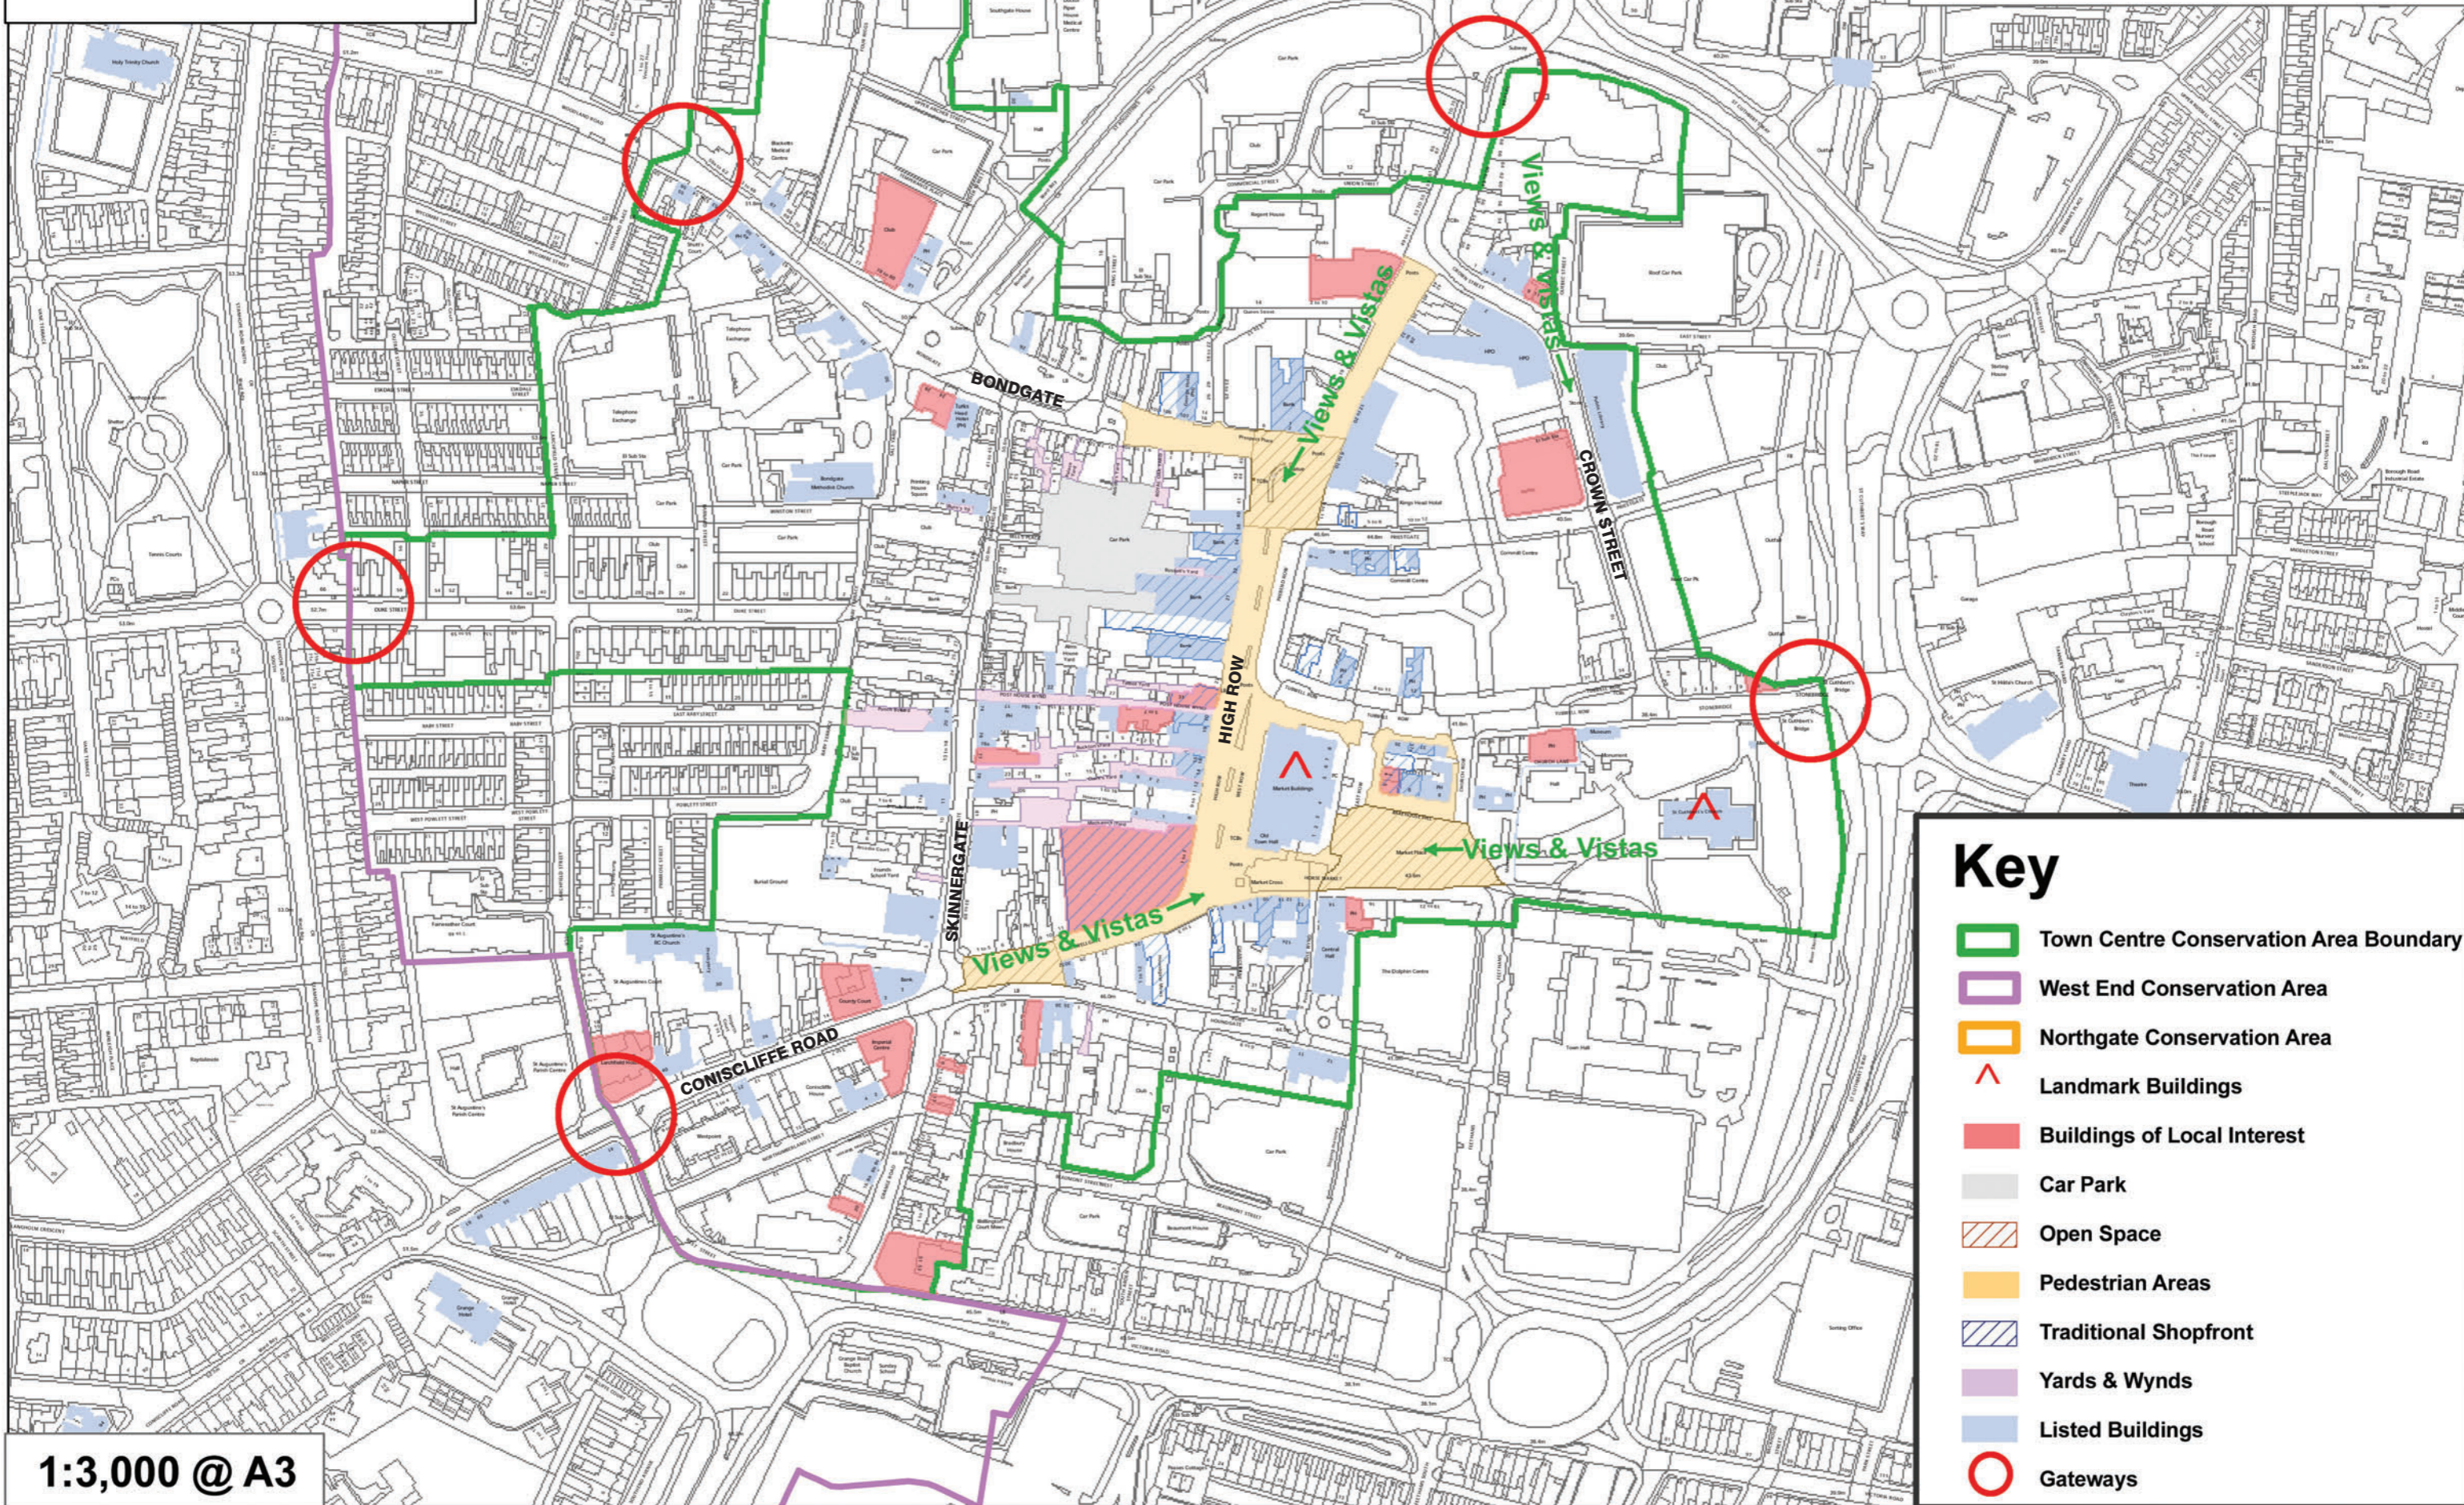

Richard Alty
Assistant Chief Executive (Regeneration)
Town Hall, Darlington, DL1 5QT

This map is reproduced from Ordnance Survey material with the permission of Ordnance Survey on behalf of the Controller of Her Majesty's Stationary Office. © Crown copyright. Unauthorised reproduction infringes Crown copyright and may lead to prosecution or civil proceedings. Licence Number 100023728.

Date: February 2010

Proposed Town Centre Conservation Area Key Map

Key

- Town Centre Conservation Area Boundary
- West End Conservation Area
- Northgate Conservation Area
- Landmark Buildings
- Buildings of Local Interest
- Car Park
- Open Space
- Pedestrian Areas
- Traditional Shopfront
- Yards & Wynds
- Listed Buildings
- Gateways