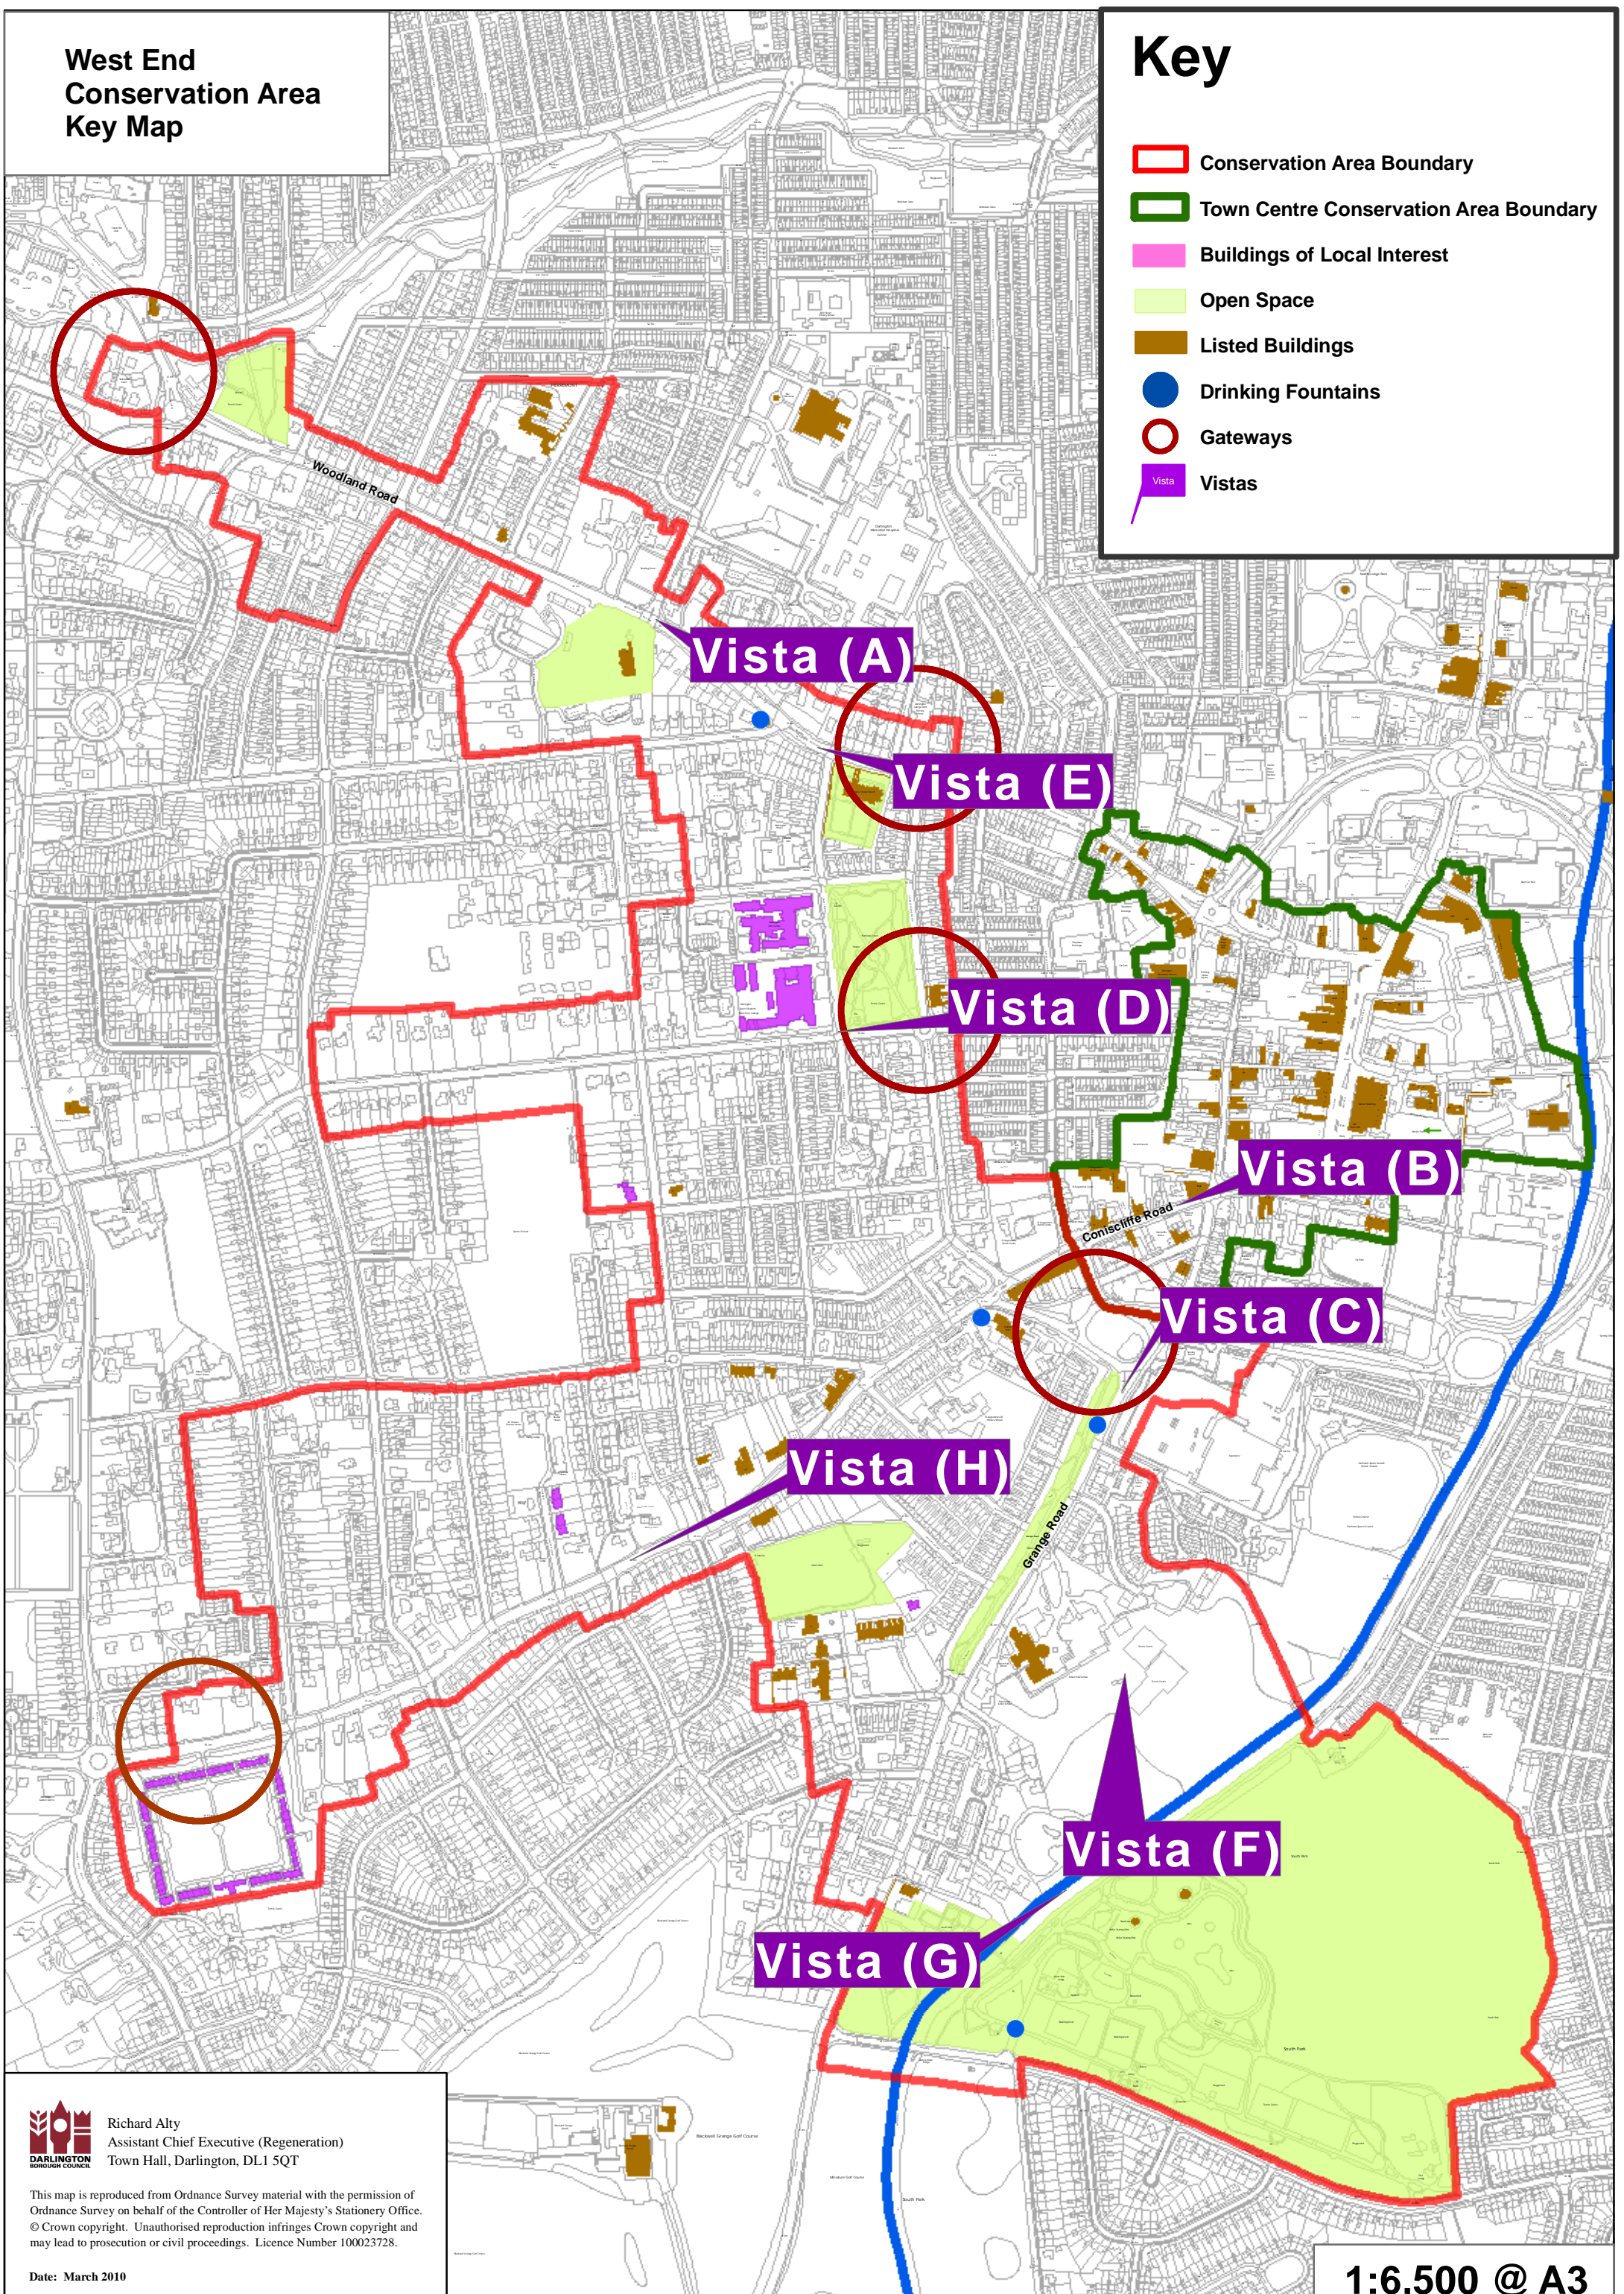

**West End
Conservation Area
Key Map**

Key

- ▭ Conservation Area Boundary
- ▭ Town Centre Conservation Area Boundary
- ▭ Buildings of Local Interest
- ▭ Open Space
- ▭ Listed Buildings
- Drinking Fountains
- Gateways
- ▭ Vistas

Richard Alty
Assistant Chief Executive (Regeneration)
Town Hall, Darlington, DL1 5QT

This map is reproduced from Ordnance Survey material with the permission of Ordnance Survey on behalf of the Controller of Her Majesty's Stationery Office. © Crown copyright. Unauthorised reproduction infringes Crown copyright and may lead to prosecution or civil proceedings. Licence Number 100023728.