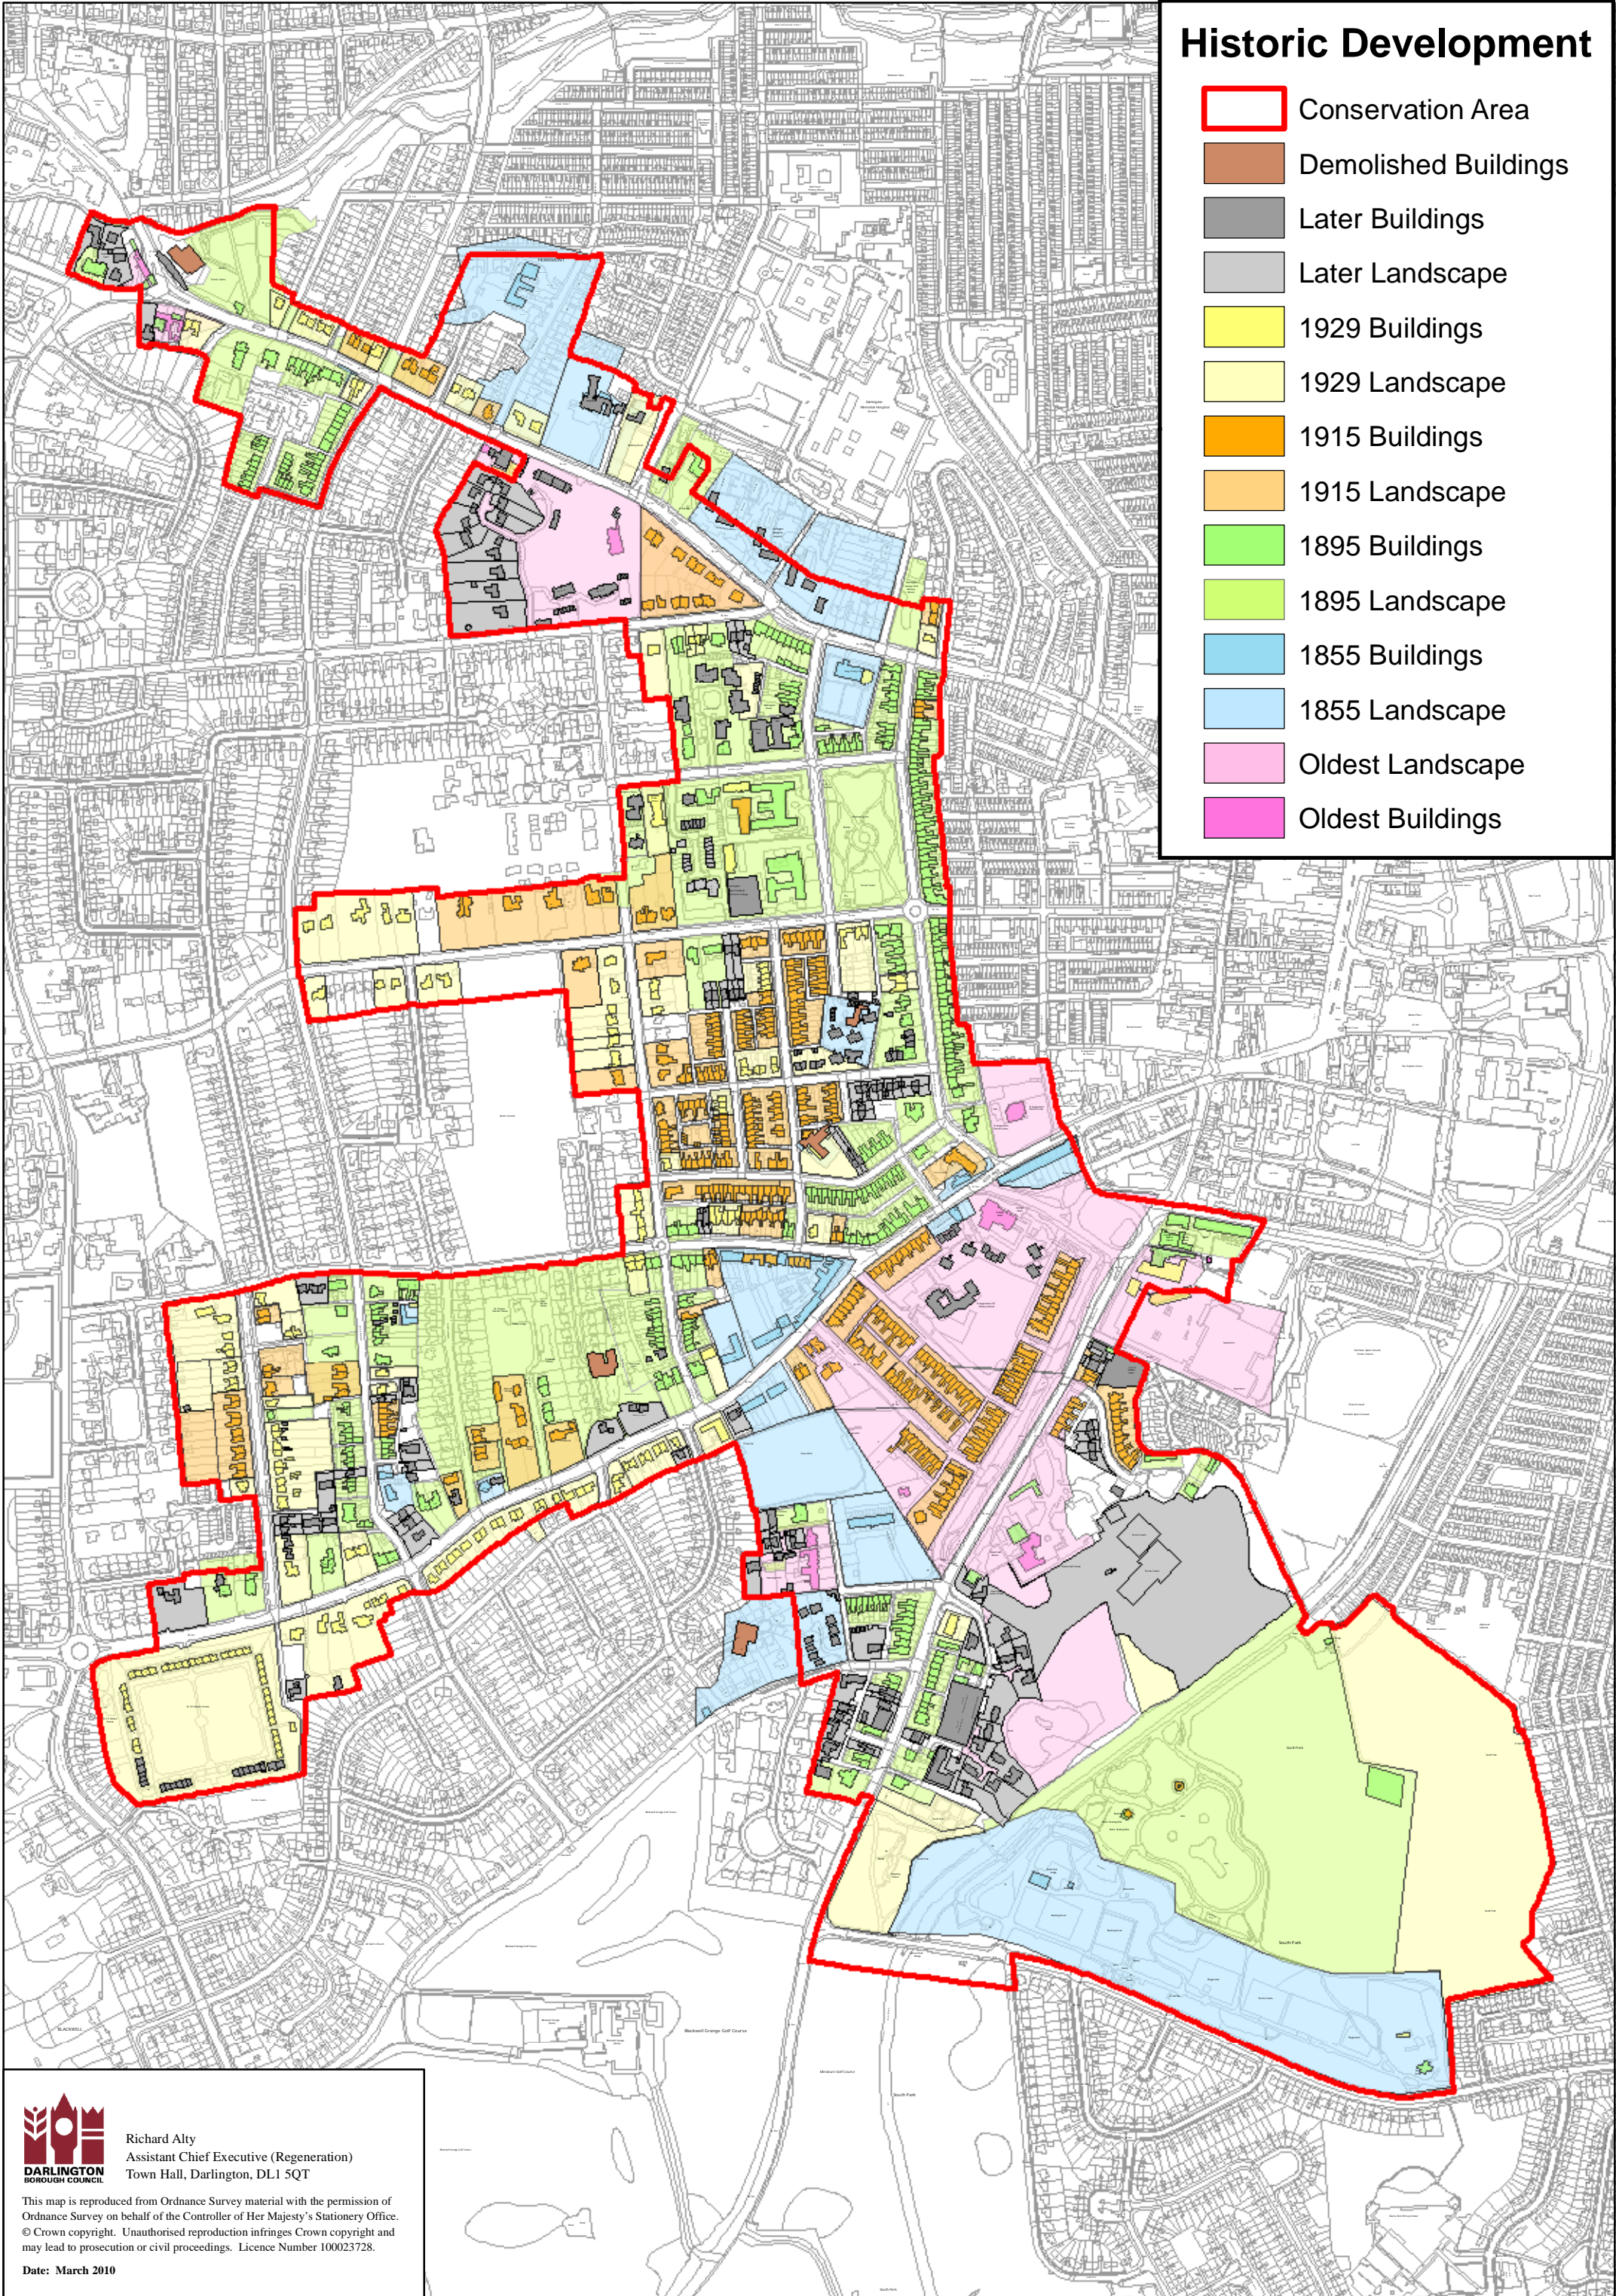

# Historic Development

- Conservation Area
- Demolished Buildings
- Later Buildings
- Later Landscape
- 1929 Buildings
- 1929 Landscape
- 1915 Buildings
- 1915 Landscape
- 1895 Buildings
- 1895 Landscape
- 1855 Buildings
- 1855 Landscape
- Oldest Landscape
- Oldest Buildings

Richard Alty  
Assistant Chief Executive (Regeneration)  
Town Hall, Darlington, DL1 5QT

This map is reproduced from Ordnance Survey material with the permission of Ordnance Survey on behalf of the Controller of Her Majesty's Stationery Office. © Crown copyright. Unauthorised reproduction infringes Crown copyright and may lead to prosecution or civil proceedings. Licence Number 100023728.