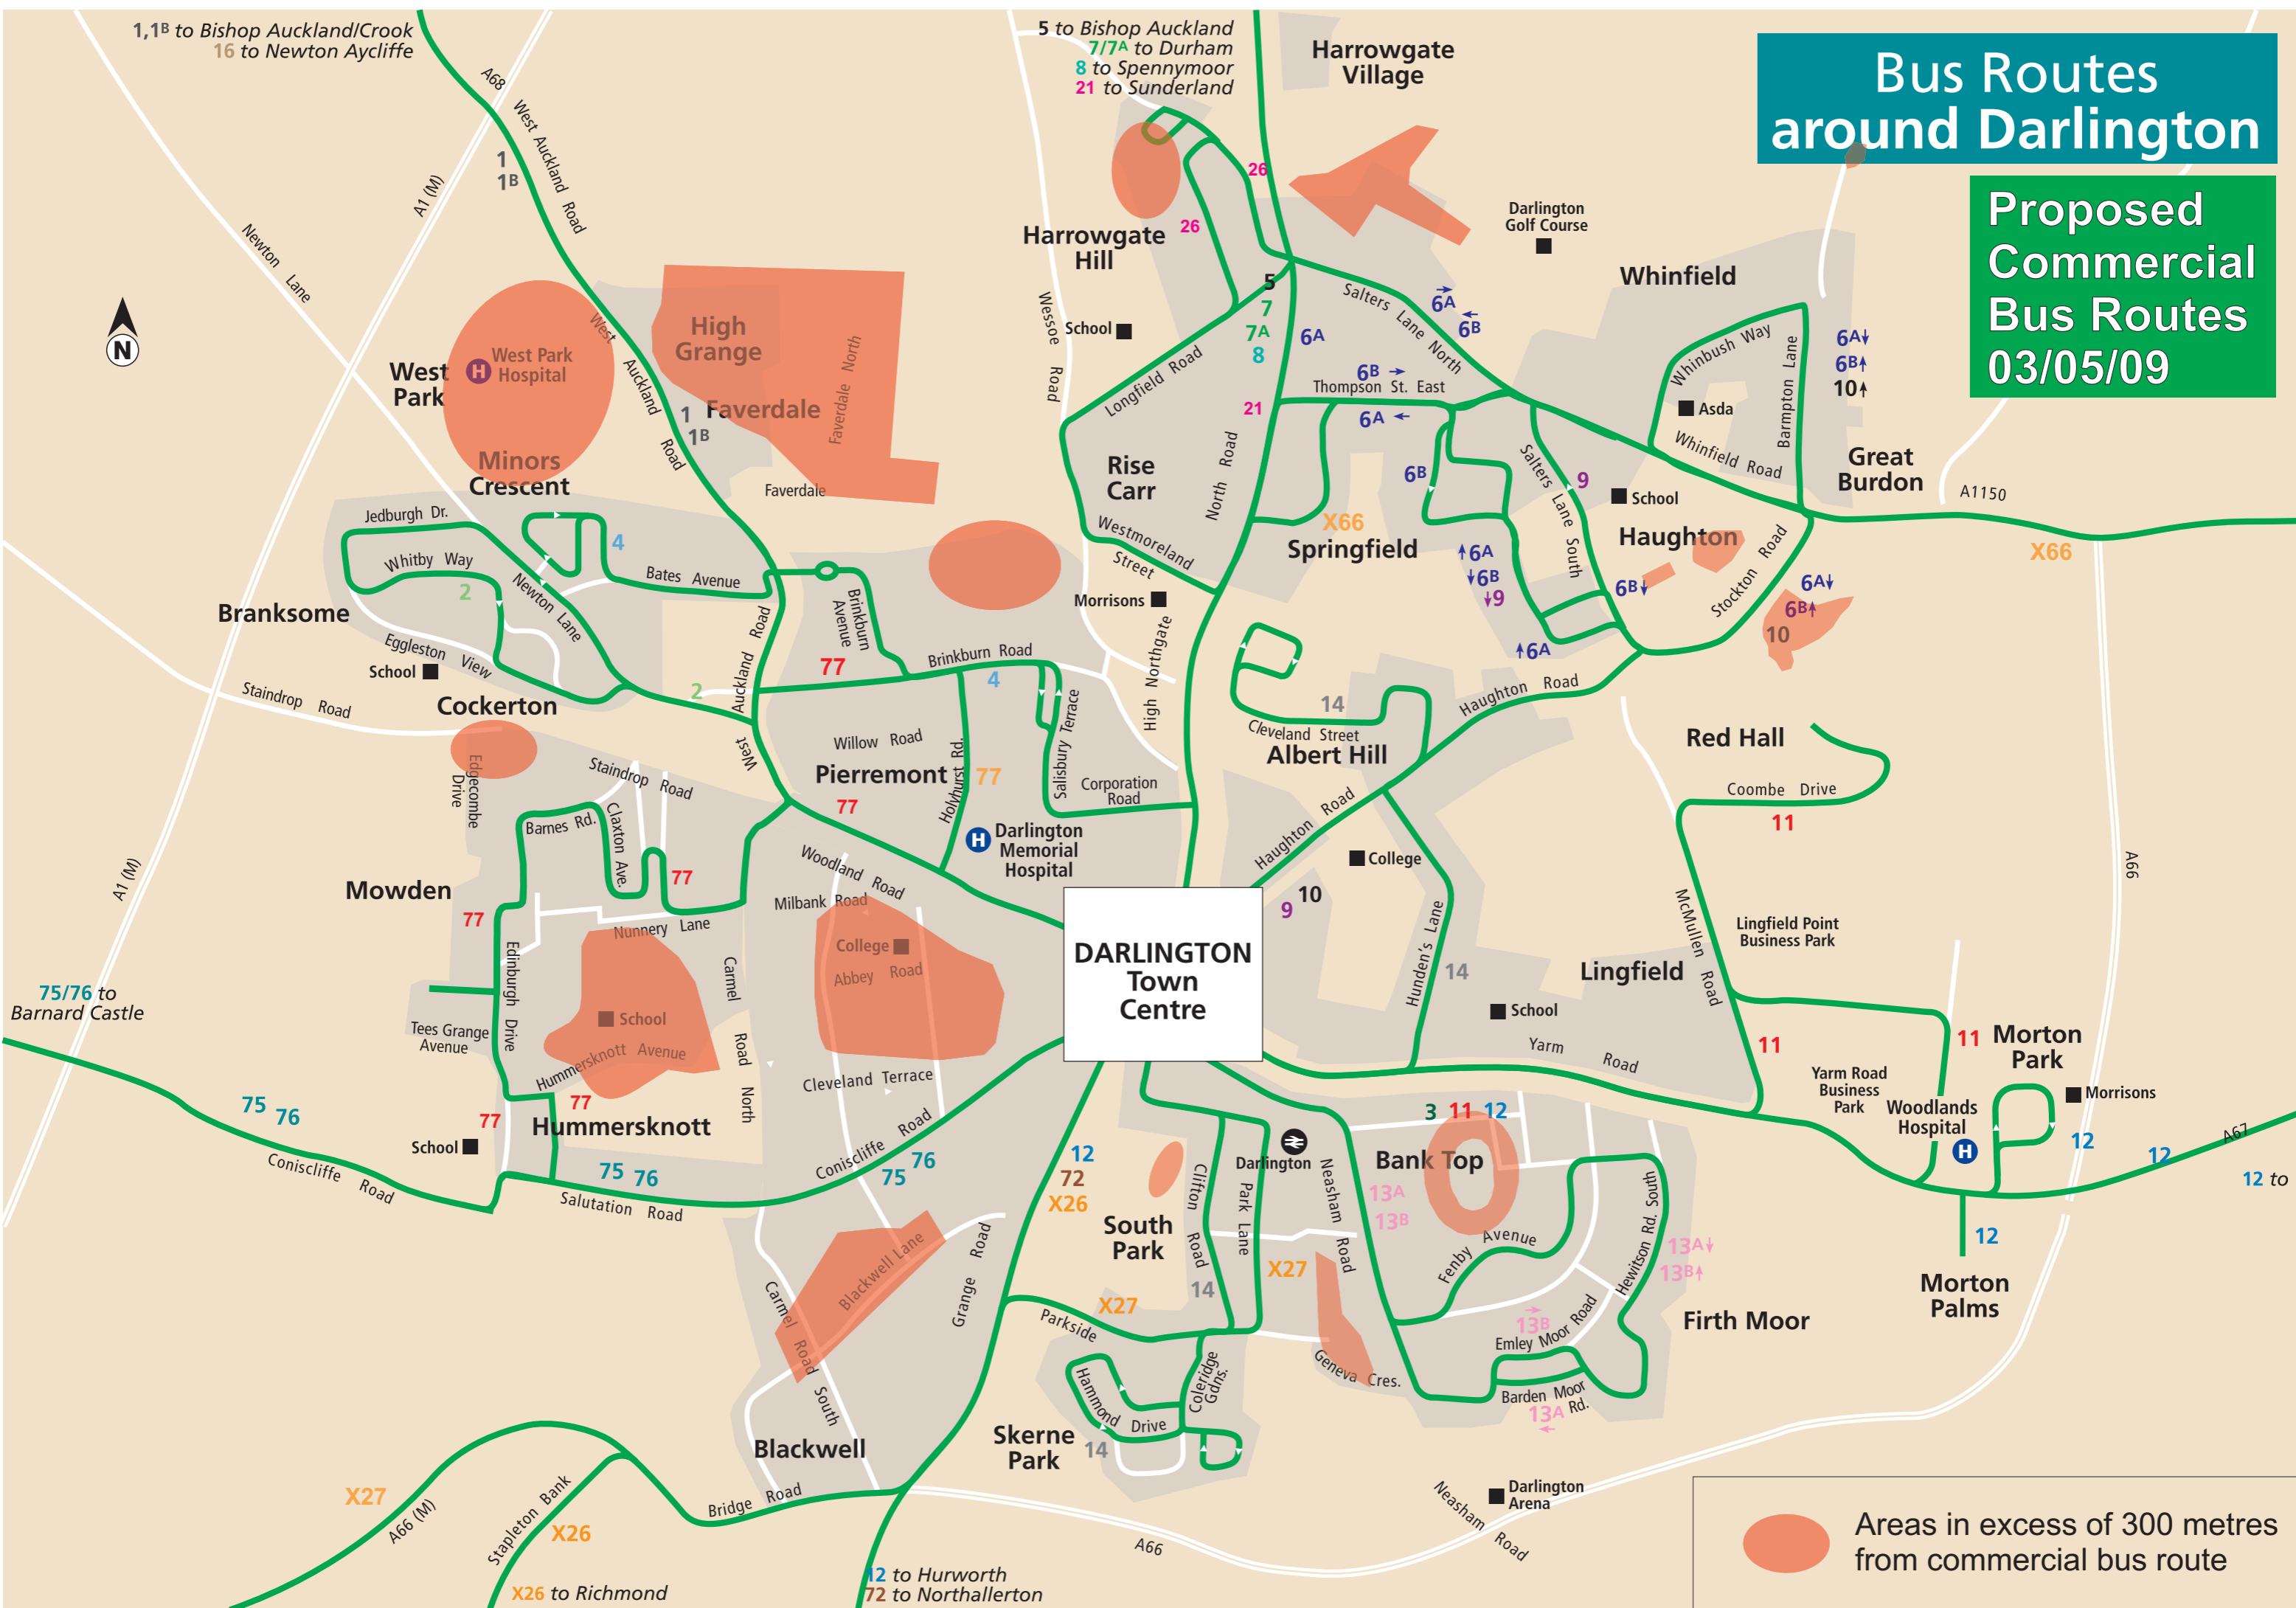

Bus Routes around Darlington

Proposed Commercial Bus Routes 03/05/09

Areas in excess of 300 metres from commercial bus route