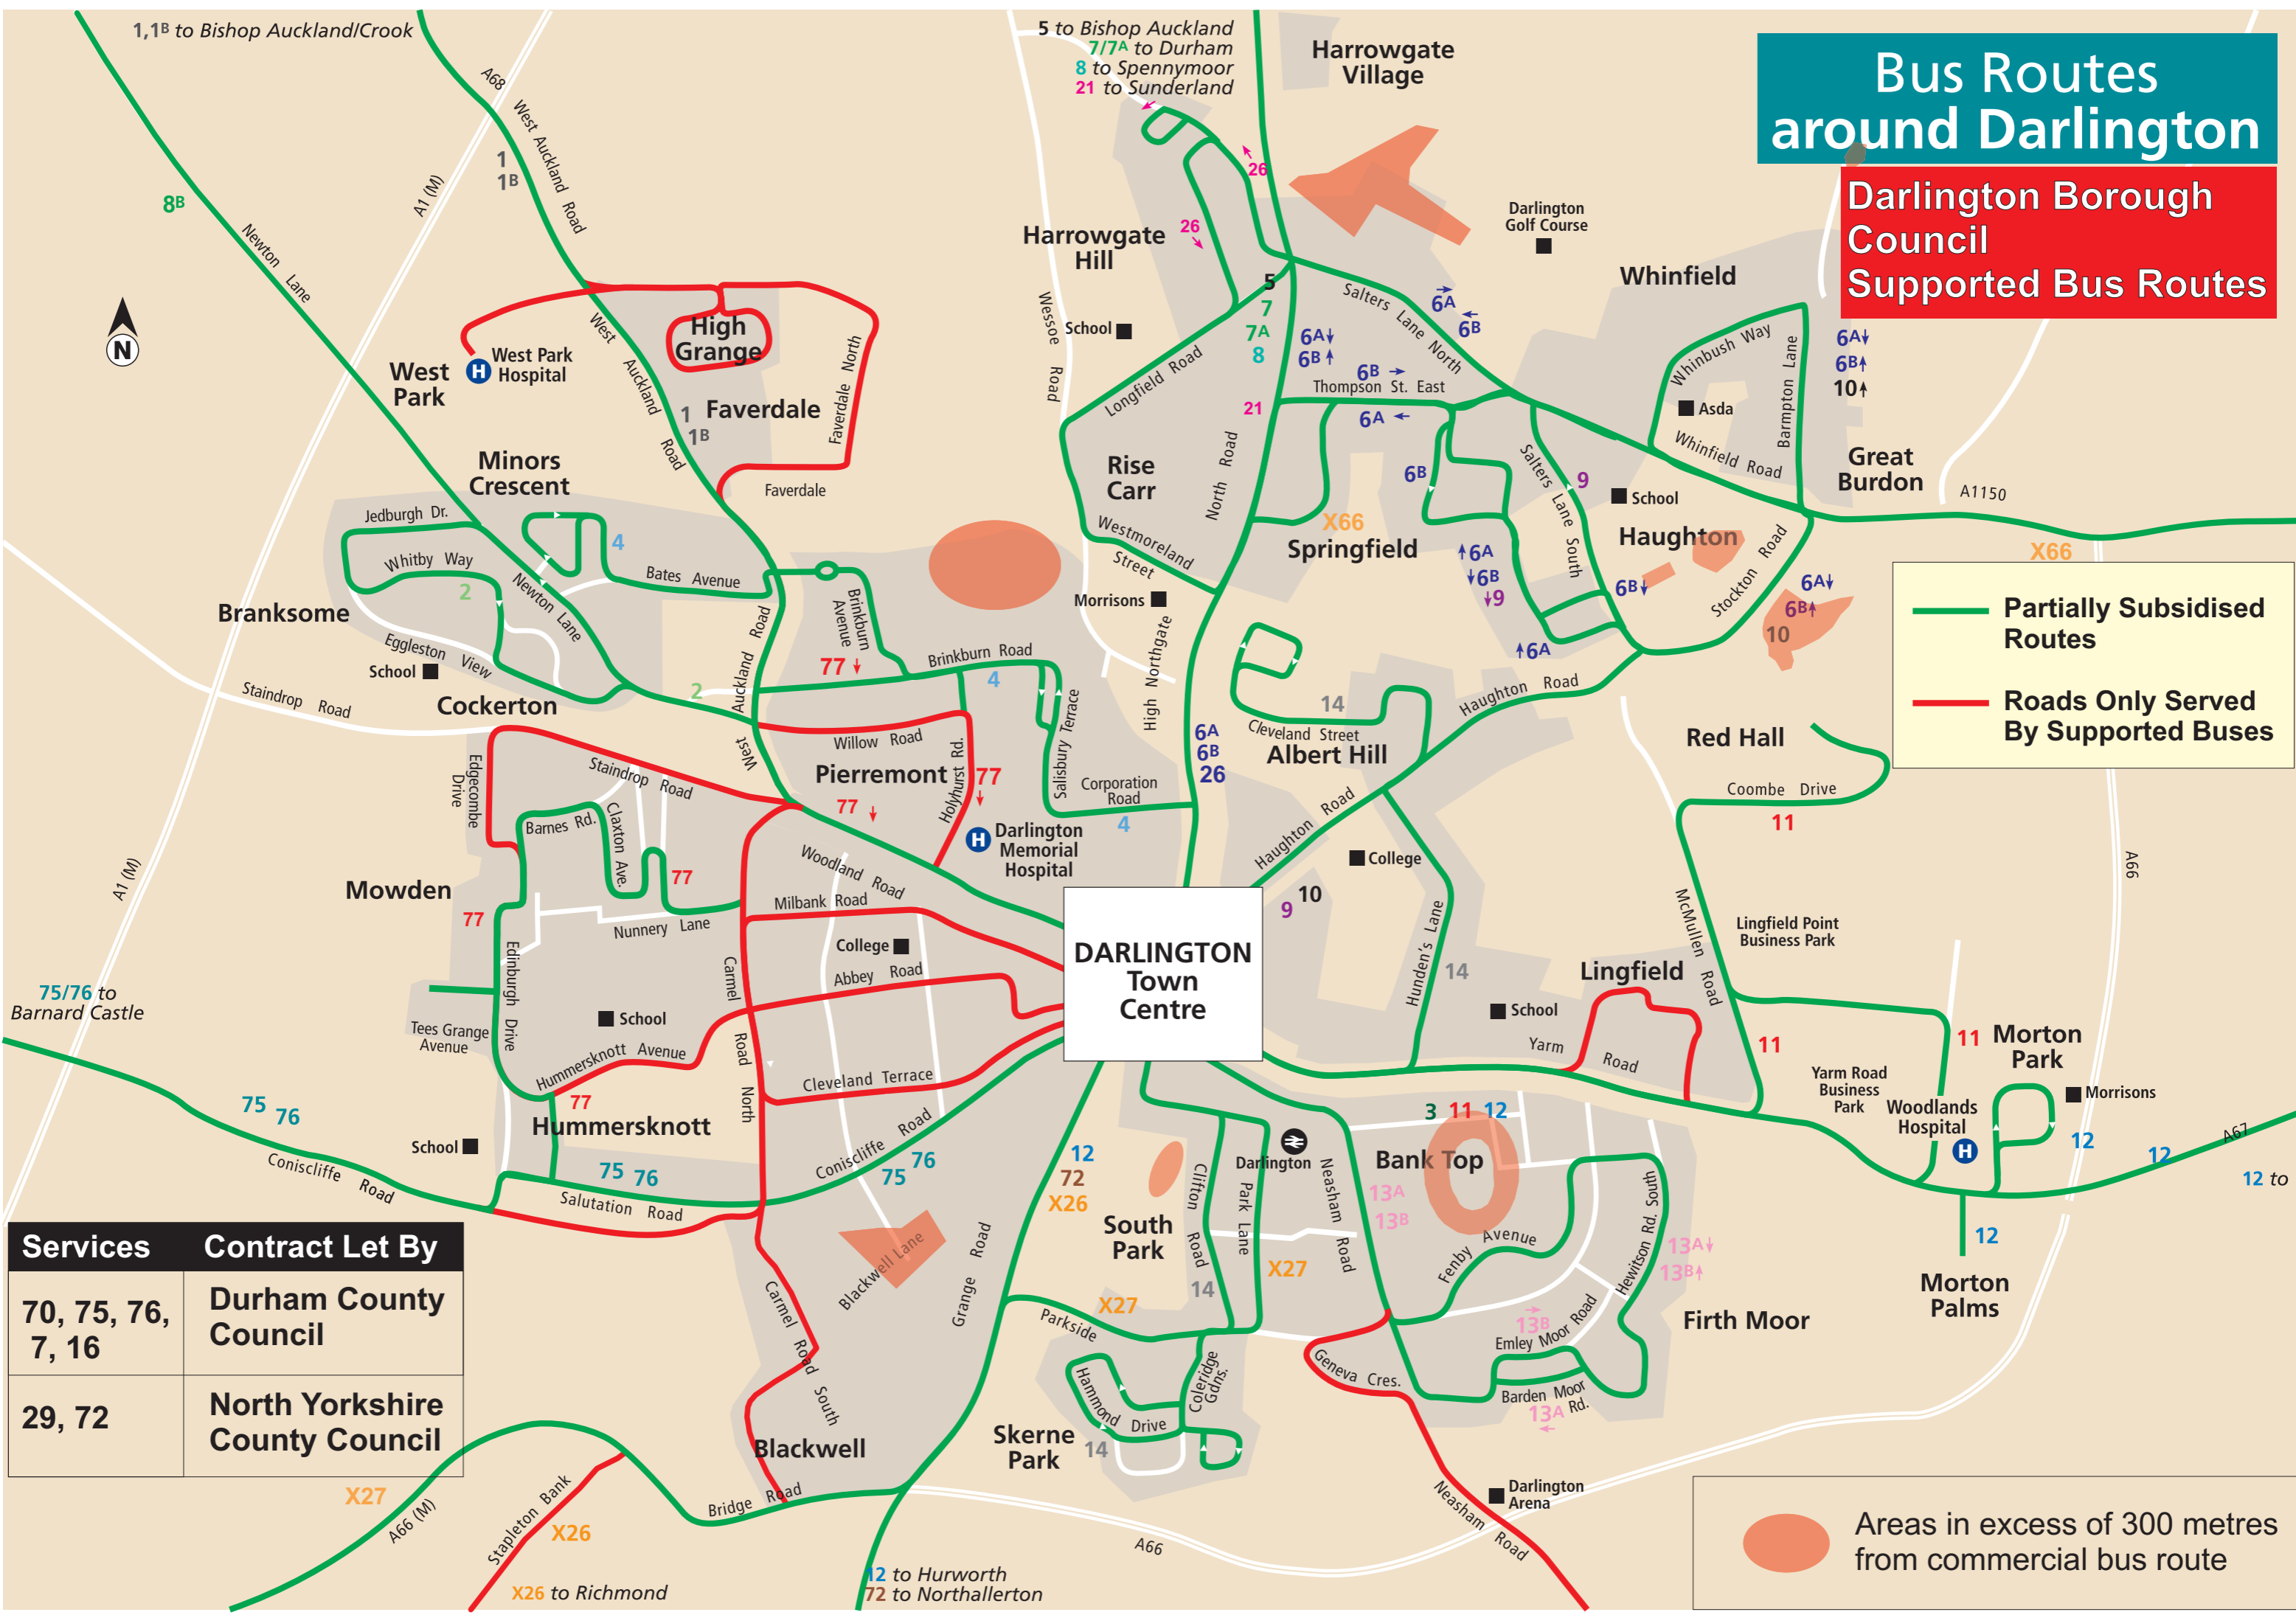

Bus Routes around Darlington

Darlington Borough Council Supported Bus Routes

-  Partially Subsidised Routes
-  Roads Only Served By Supported Buses

Services	Contract Let By
70, 75, 76, 7, 16	Durham County Council
29, 72	North Yorkshire County Council

-  Areas in excess of 300 metres from commercial bus route