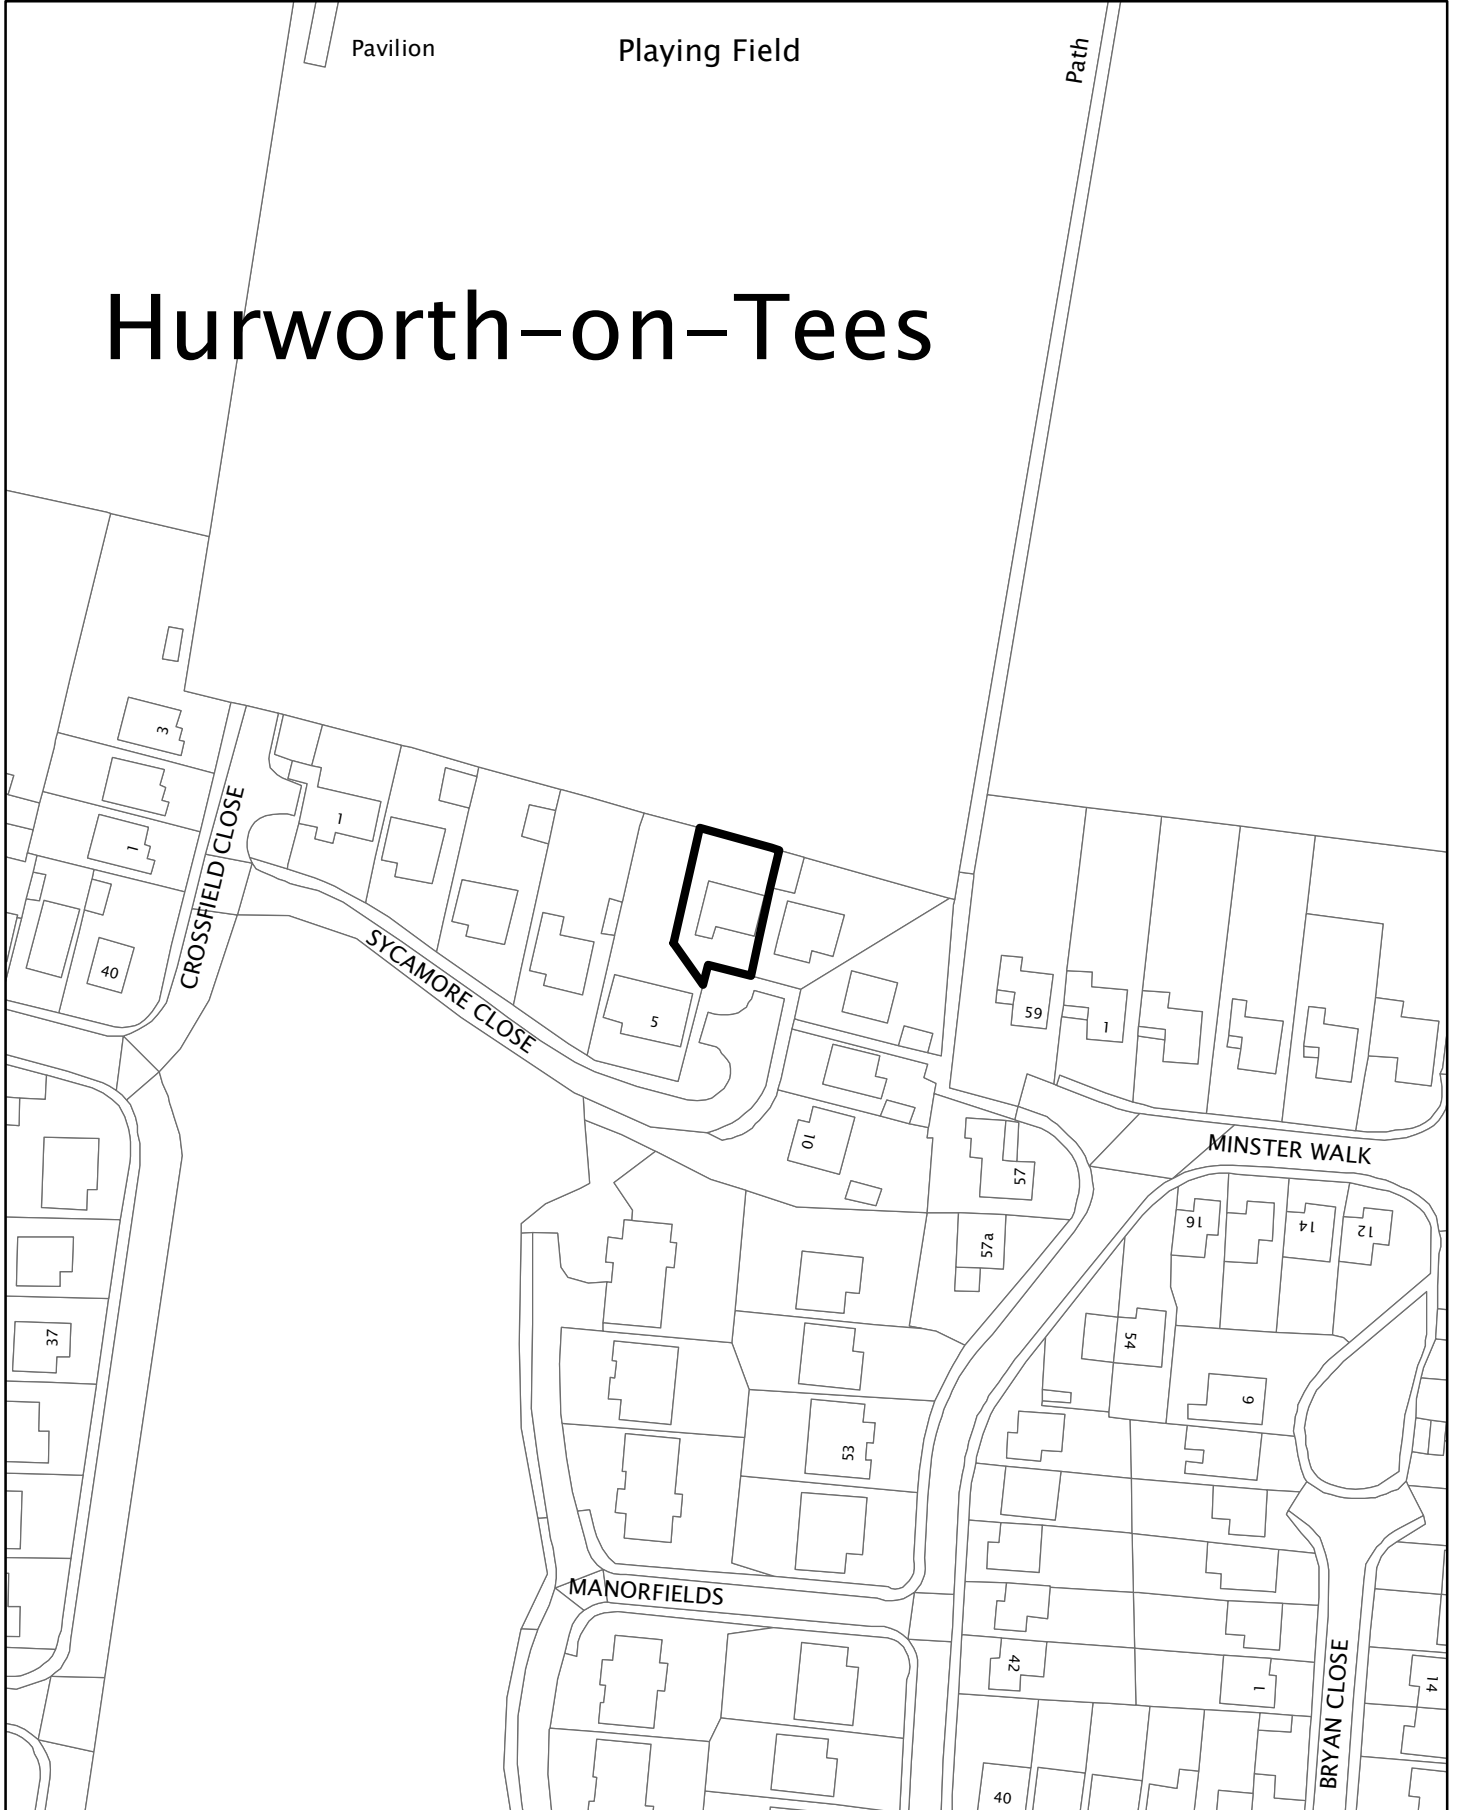

# Hurworth-on-Tees

© Crown copyright. All Rights Reserved. Licence Number 100023728. 2013.

**PLANNING REF. No. 13/00182/FUL**

DARLINGTON BOROUGH COUNCIL