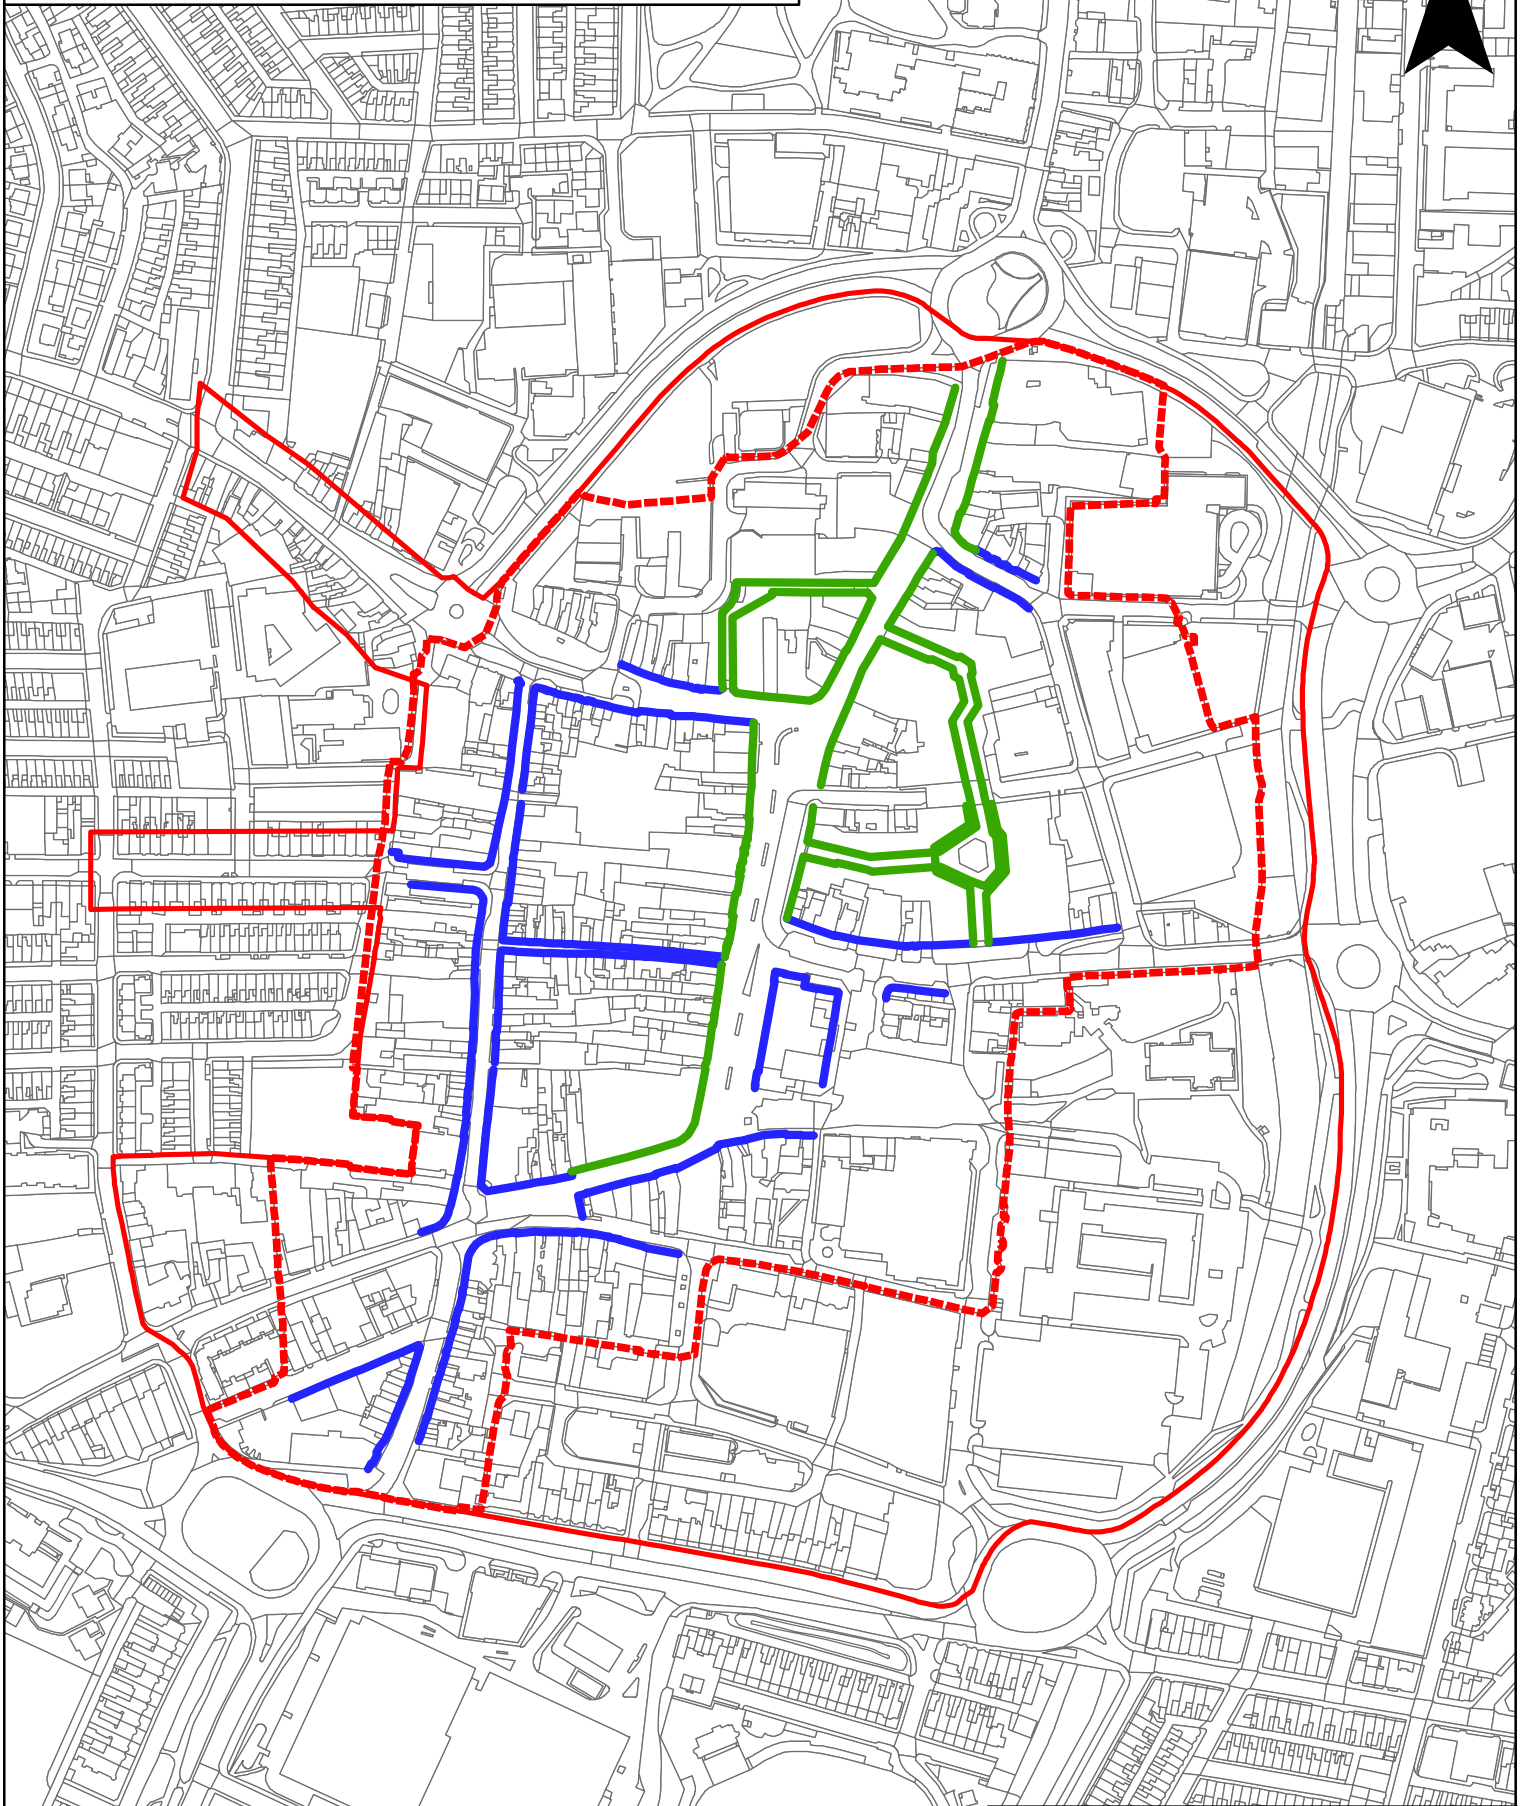

# A Vibrant town centre and accessible shop and services

-  Primary Shopping Area
-  Town Centre Boundary
-  Primary Shopping Frontages
-  Secondary Shopping Frontages

**DARLINGTON**  
BOROUGH COUNCIL

Plan produced by the Development Division,  
Economic Growth

Scale 1:4,000 @ A4 February 2016

© Crown copyright and database rights 2016 Ordnance Survey 0100023728 LB  
You are not permitted to copy, sub-license, distribute or sell any of this data to third parties in any form.