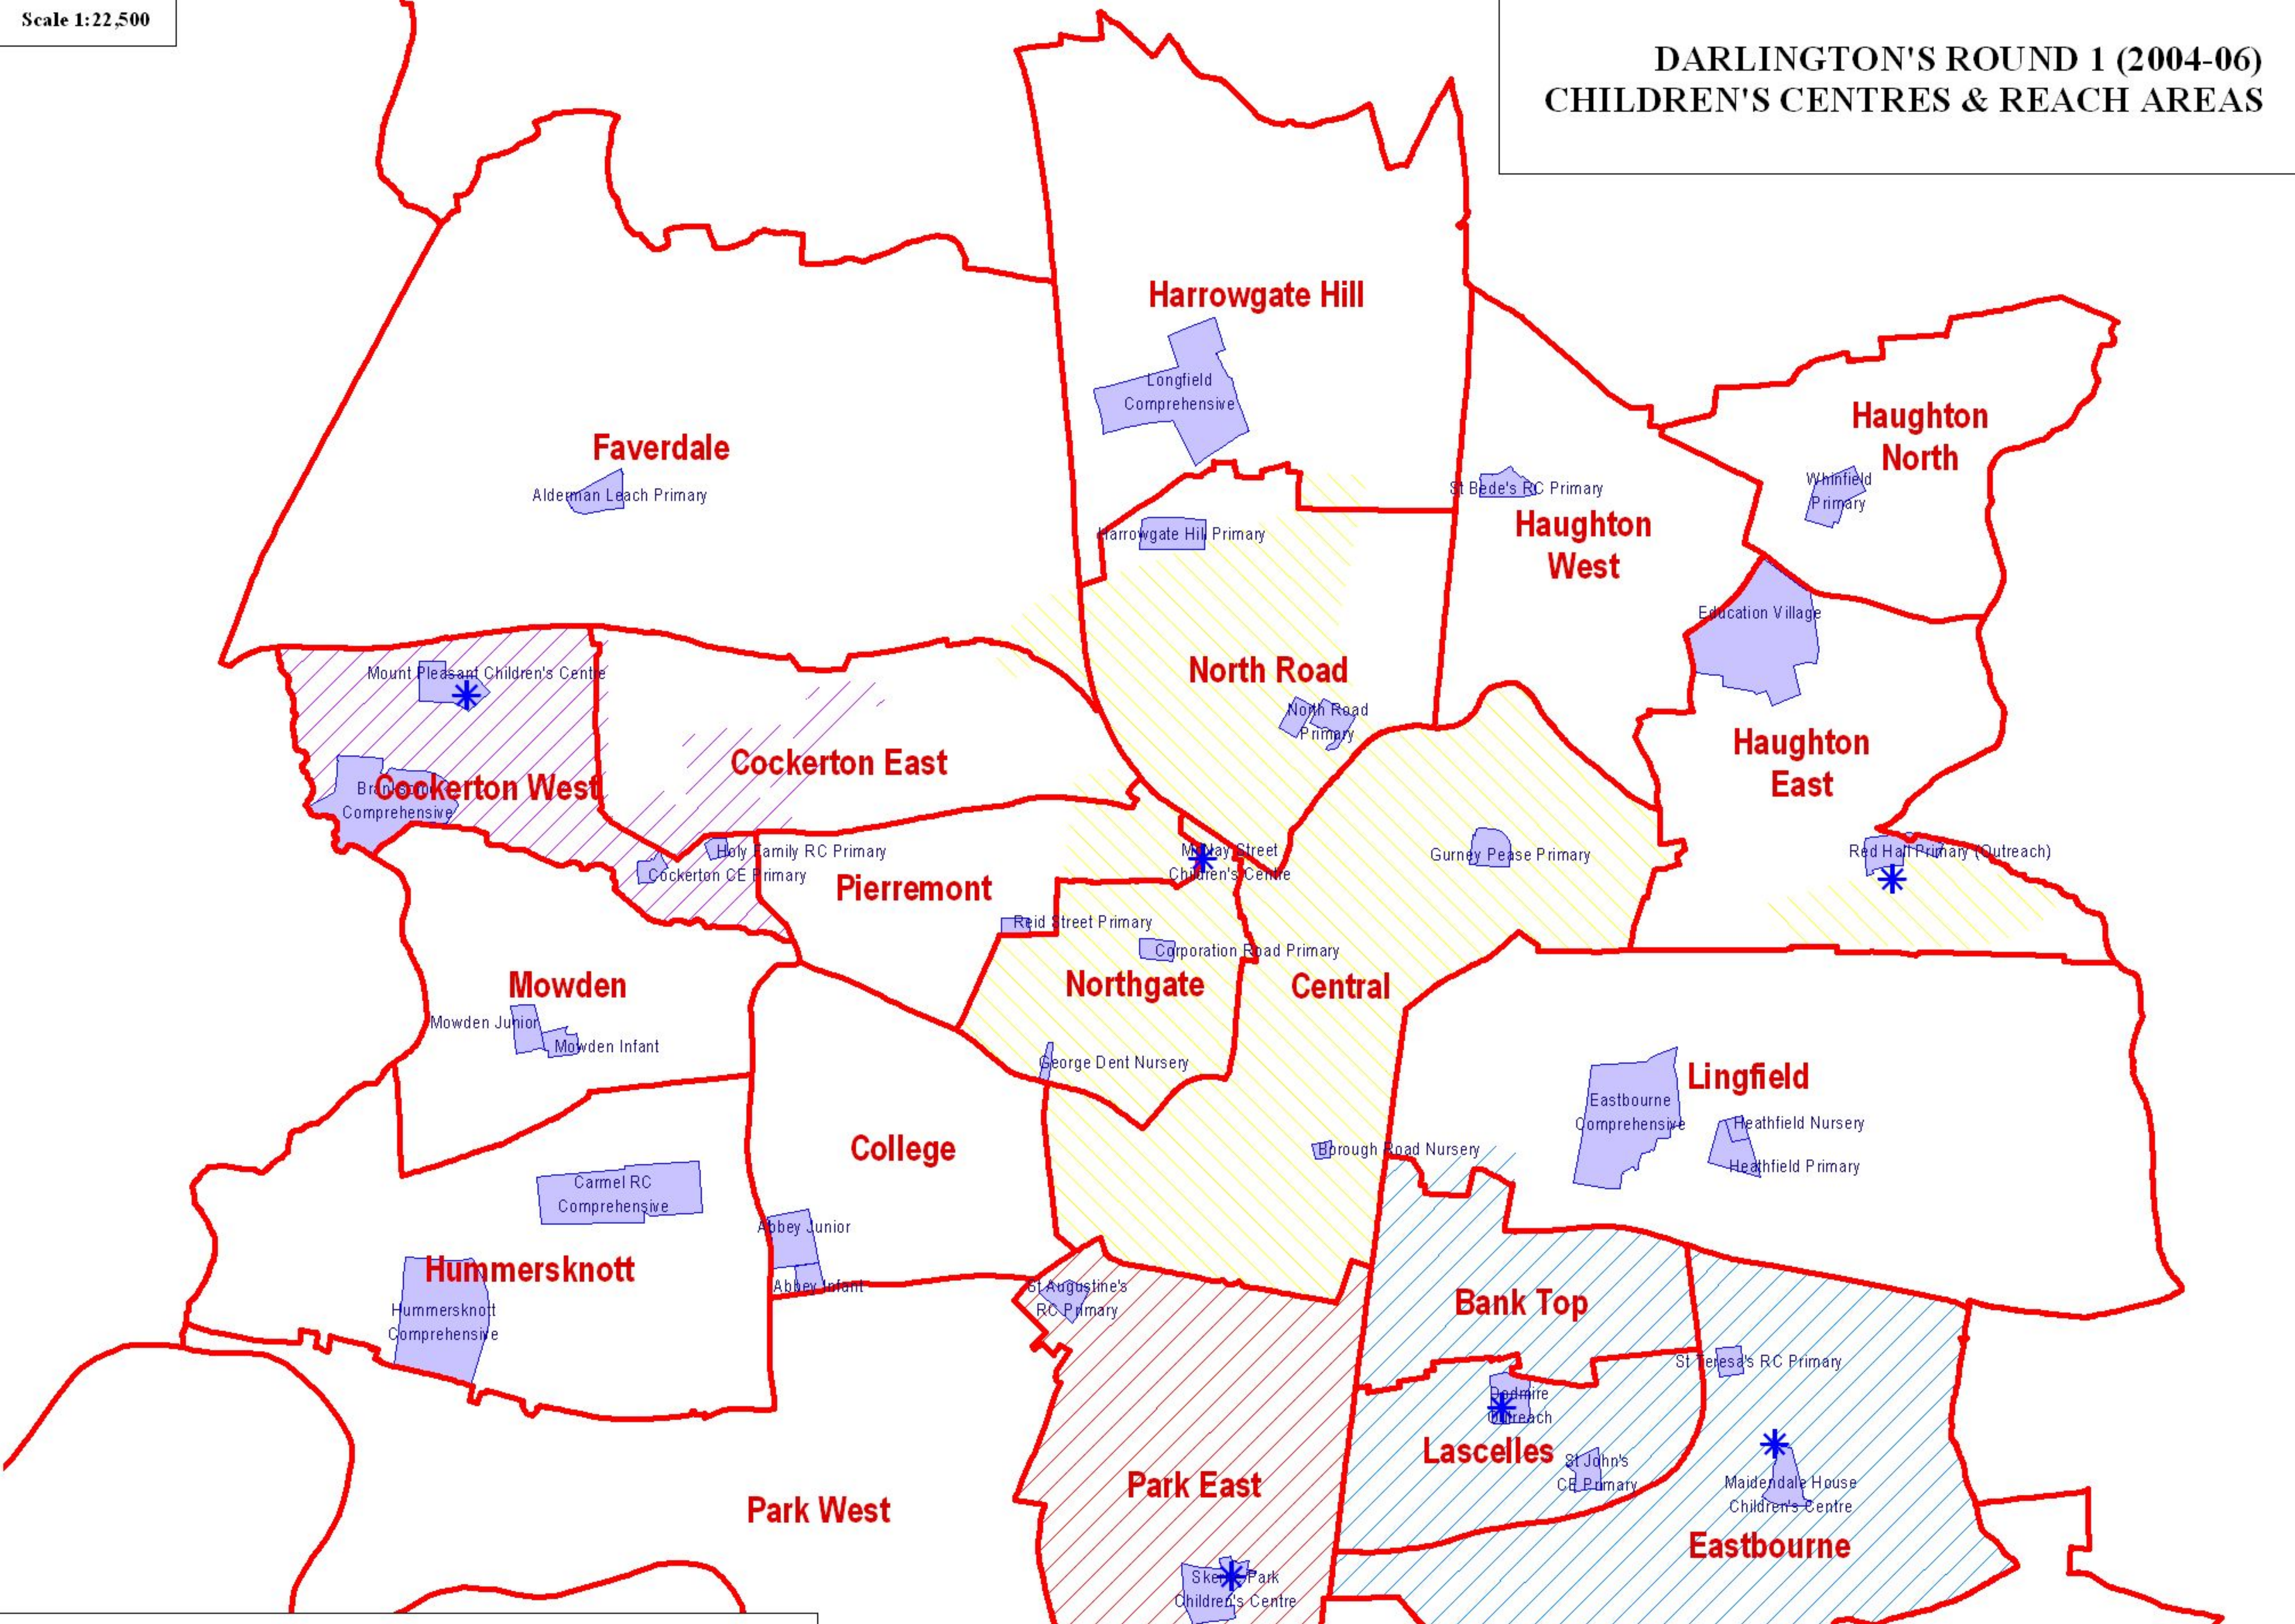

DARLINGTON'S ROUND 1 (2004-06) CHILDREN'S CENTRES & REACH AREAS

Key

- Purple hatching - Mount Pleasant Children's Centre ('reach' 315)
- Yellow hatching - McNay Street Children's Centre ('reach' 1124, including 117 at Red Hall satellite)
- Blue hatching - Maidendale House Children's Centre ('reach' 941, including Dodmire satellite)
- Red hatching - Skerne Park Children's Centre ('reach' 460)

Total 'reach' is 2,840, SureStart national target is 2,302

John Burton (Director)
Development & Environment Department
Town Hall, Darlington, DL1 1QJ

Date: Feb 2005