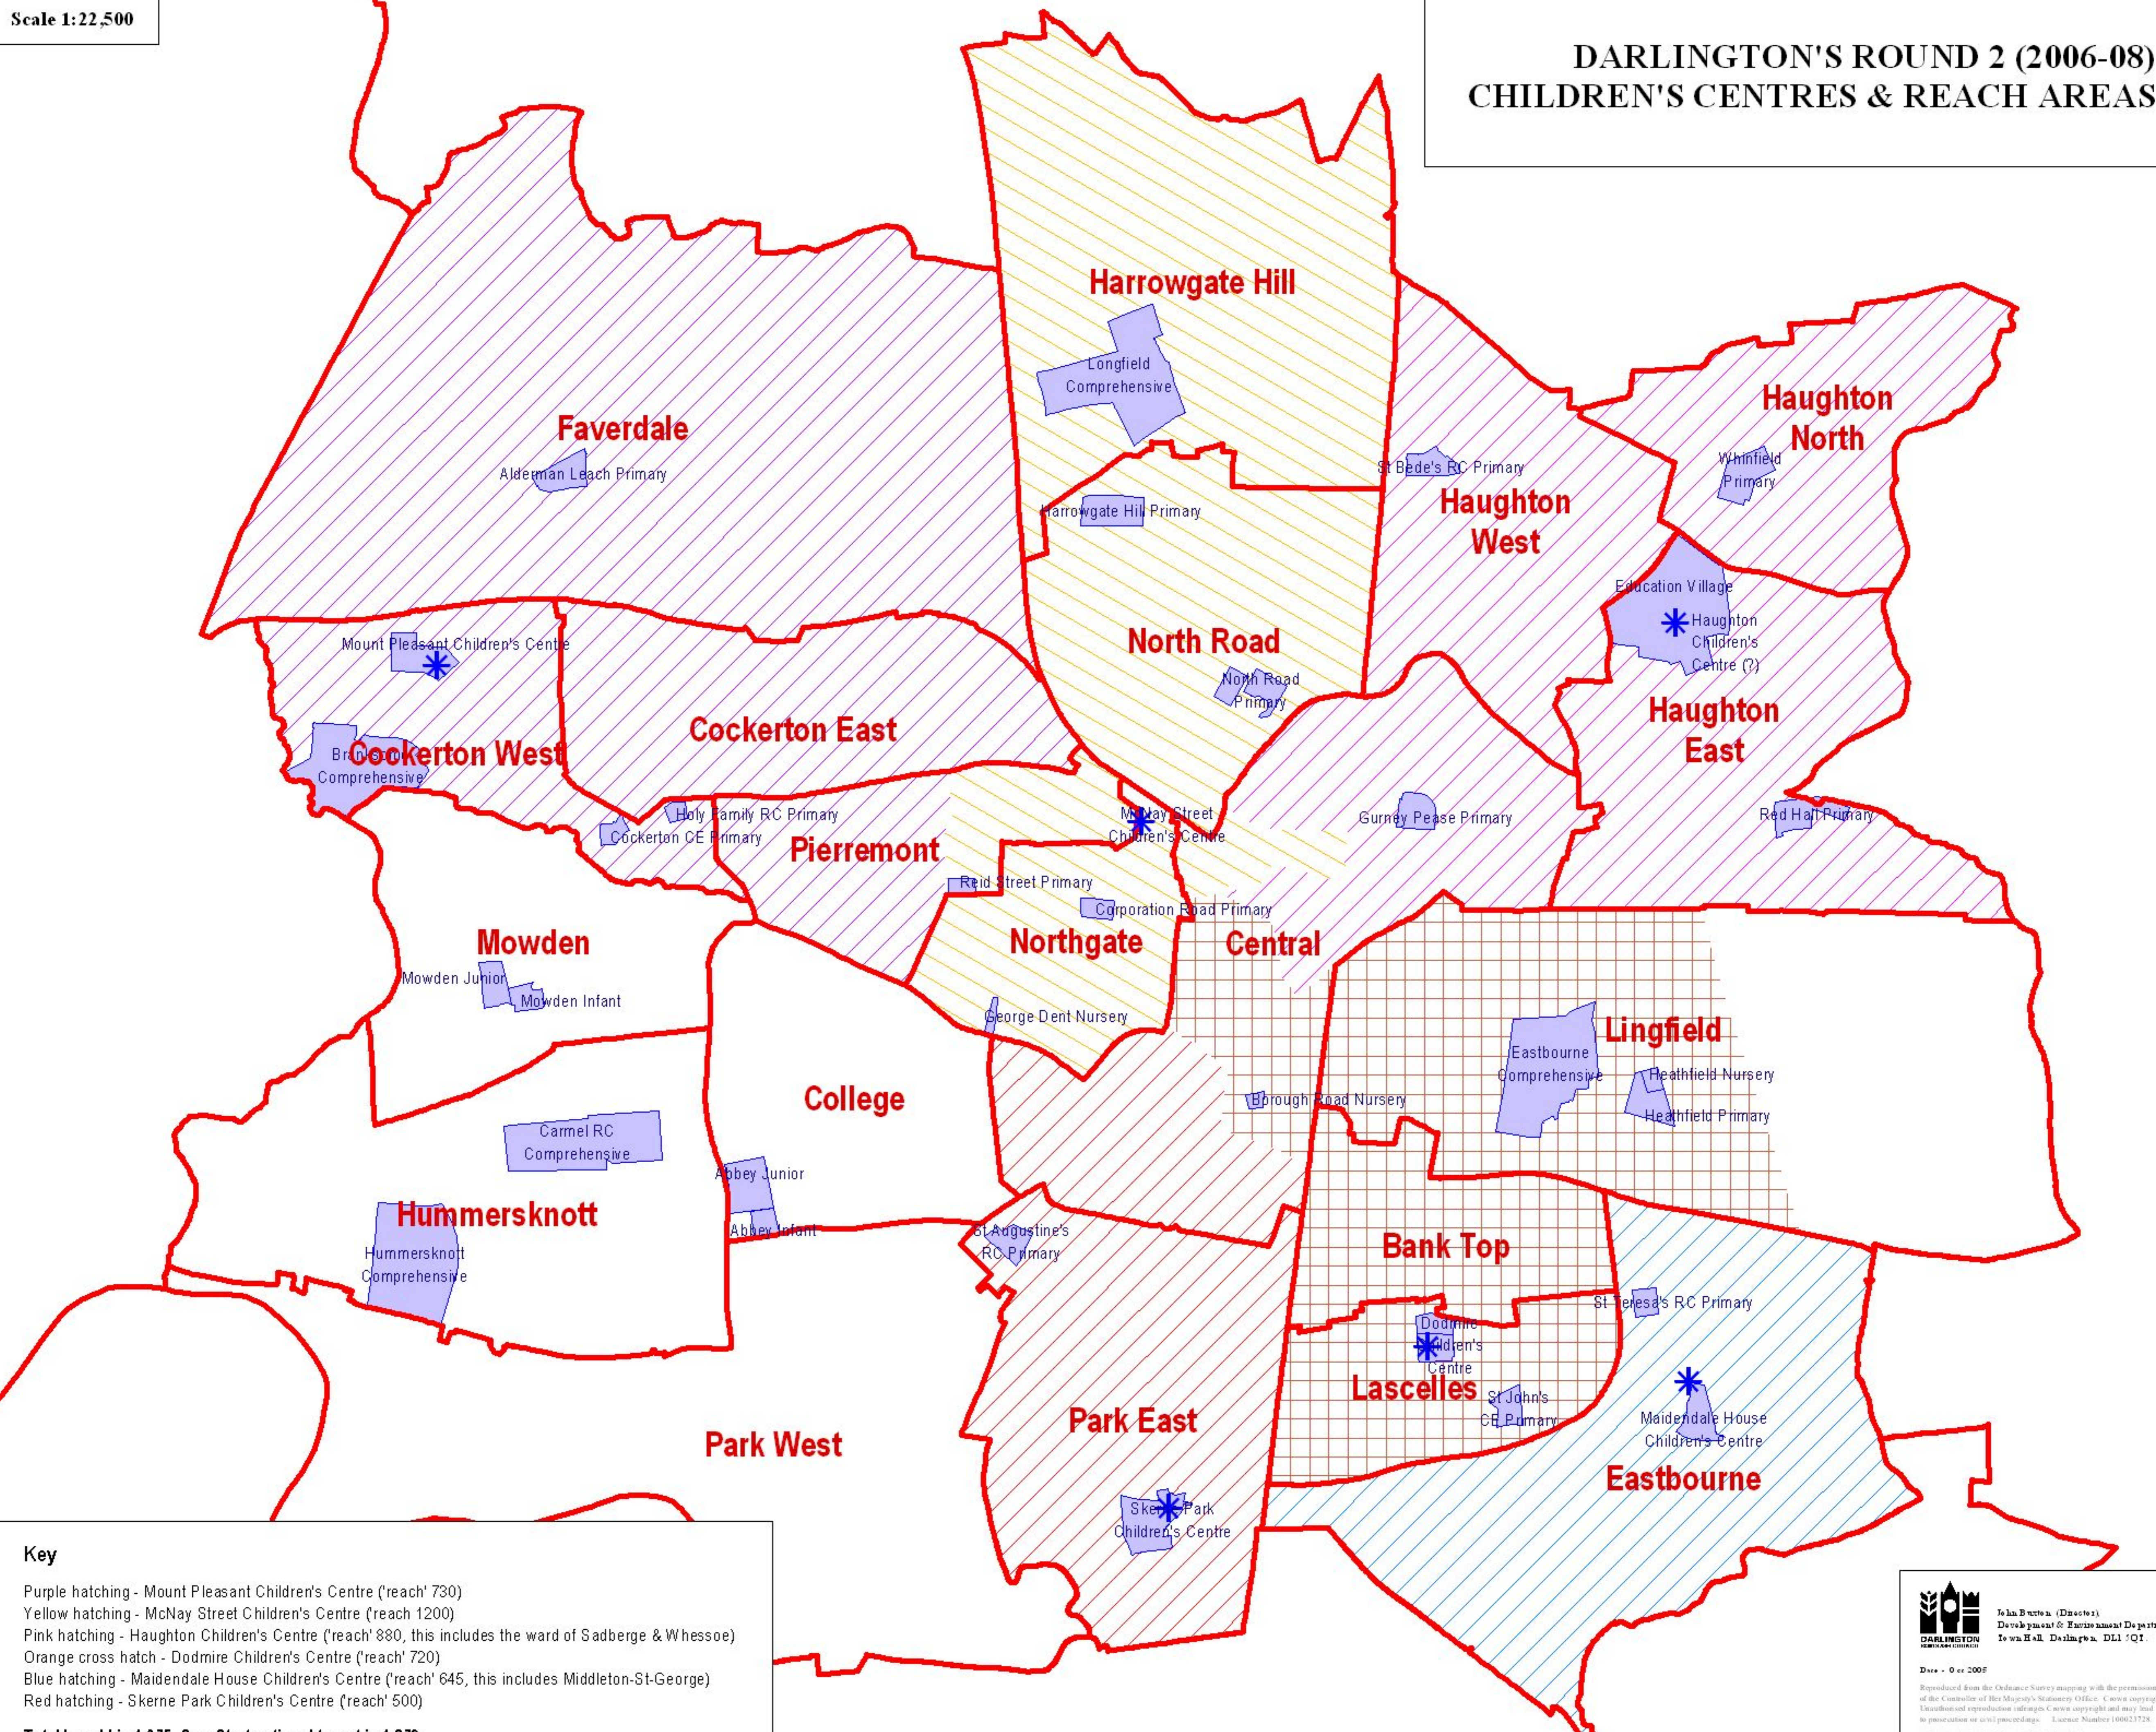

DARLINGTON'S ROUND 2 (2006-08) CHILDREN'S CENTRES & REACH AREAS

Key

- Purple hatching - Mount Pleasant Children's Centre ('reach' 730)
- Yellow hatching - McNay Street Children's Centre ('reach' 1200)
- Pink hatching - Haughton Children's Centre ('reach' 880, this includes the ward of Sadberge & Whessoe)
- Orange cross hatch - Dodmire Children's Centre ('reach' 720)
- Blue hatching - Maidendale House Children's Centre ('reach' 645, this includes Middleton-St-George)
- Red hatching - Skerne Park Children's Centre ('reach' 500)

Total 'reach' is 4,675, SureStart national target is 4,379