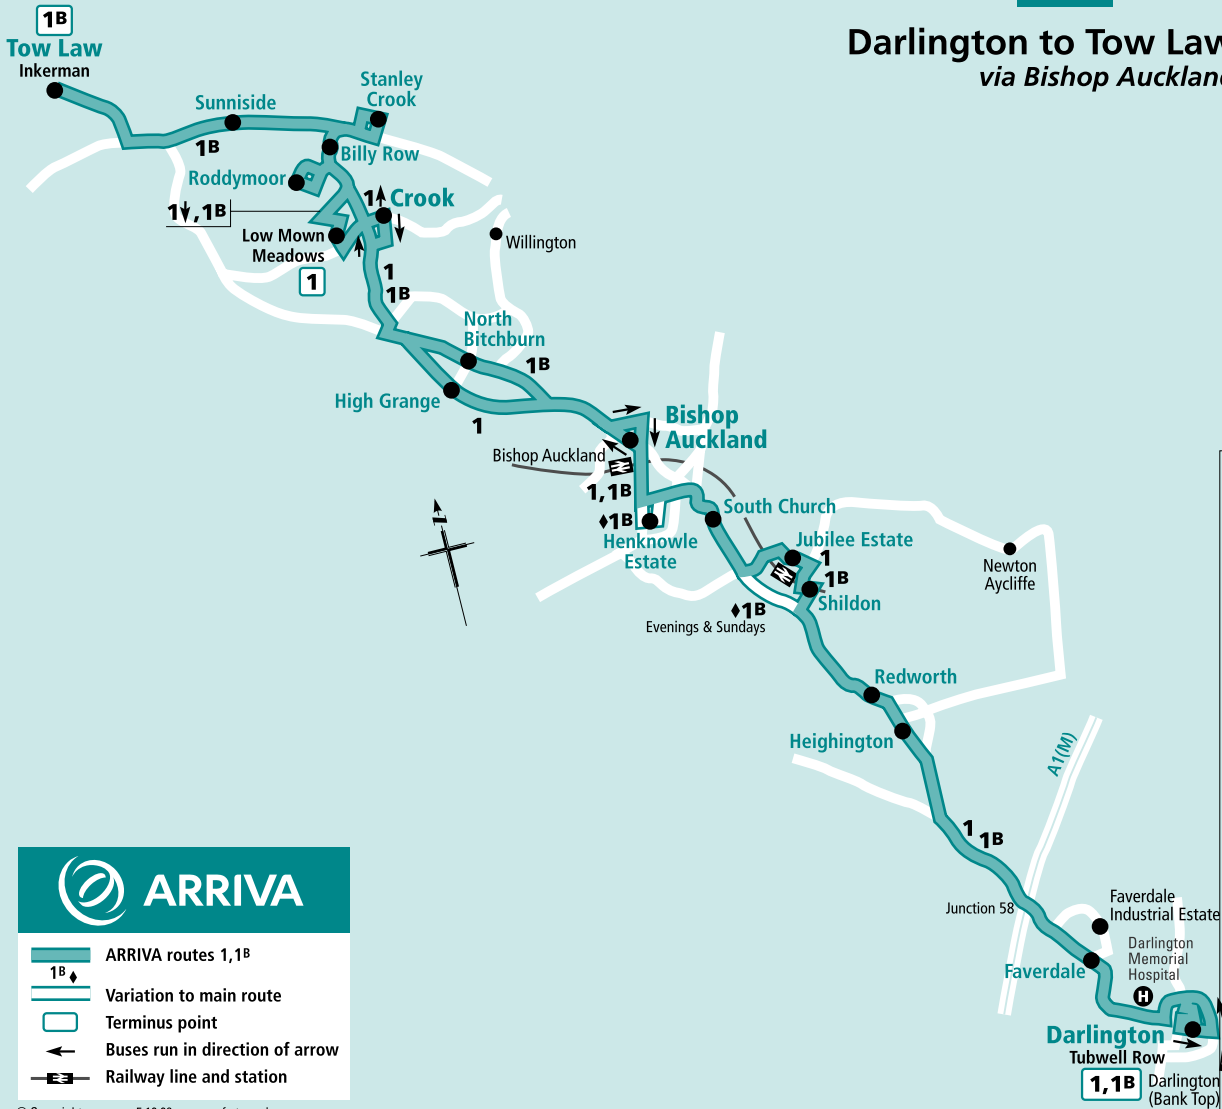

1,1B

**Darlington to Tow Law
via Bishop Auckland**

ARRIVA

- ARRIVA routes 1,1B
- Variation to main route
- Terminus point
- Buses run in direction of arrow
- Railway line and station

© Copyright FWT 5.10.06 www.fwt.co.uk