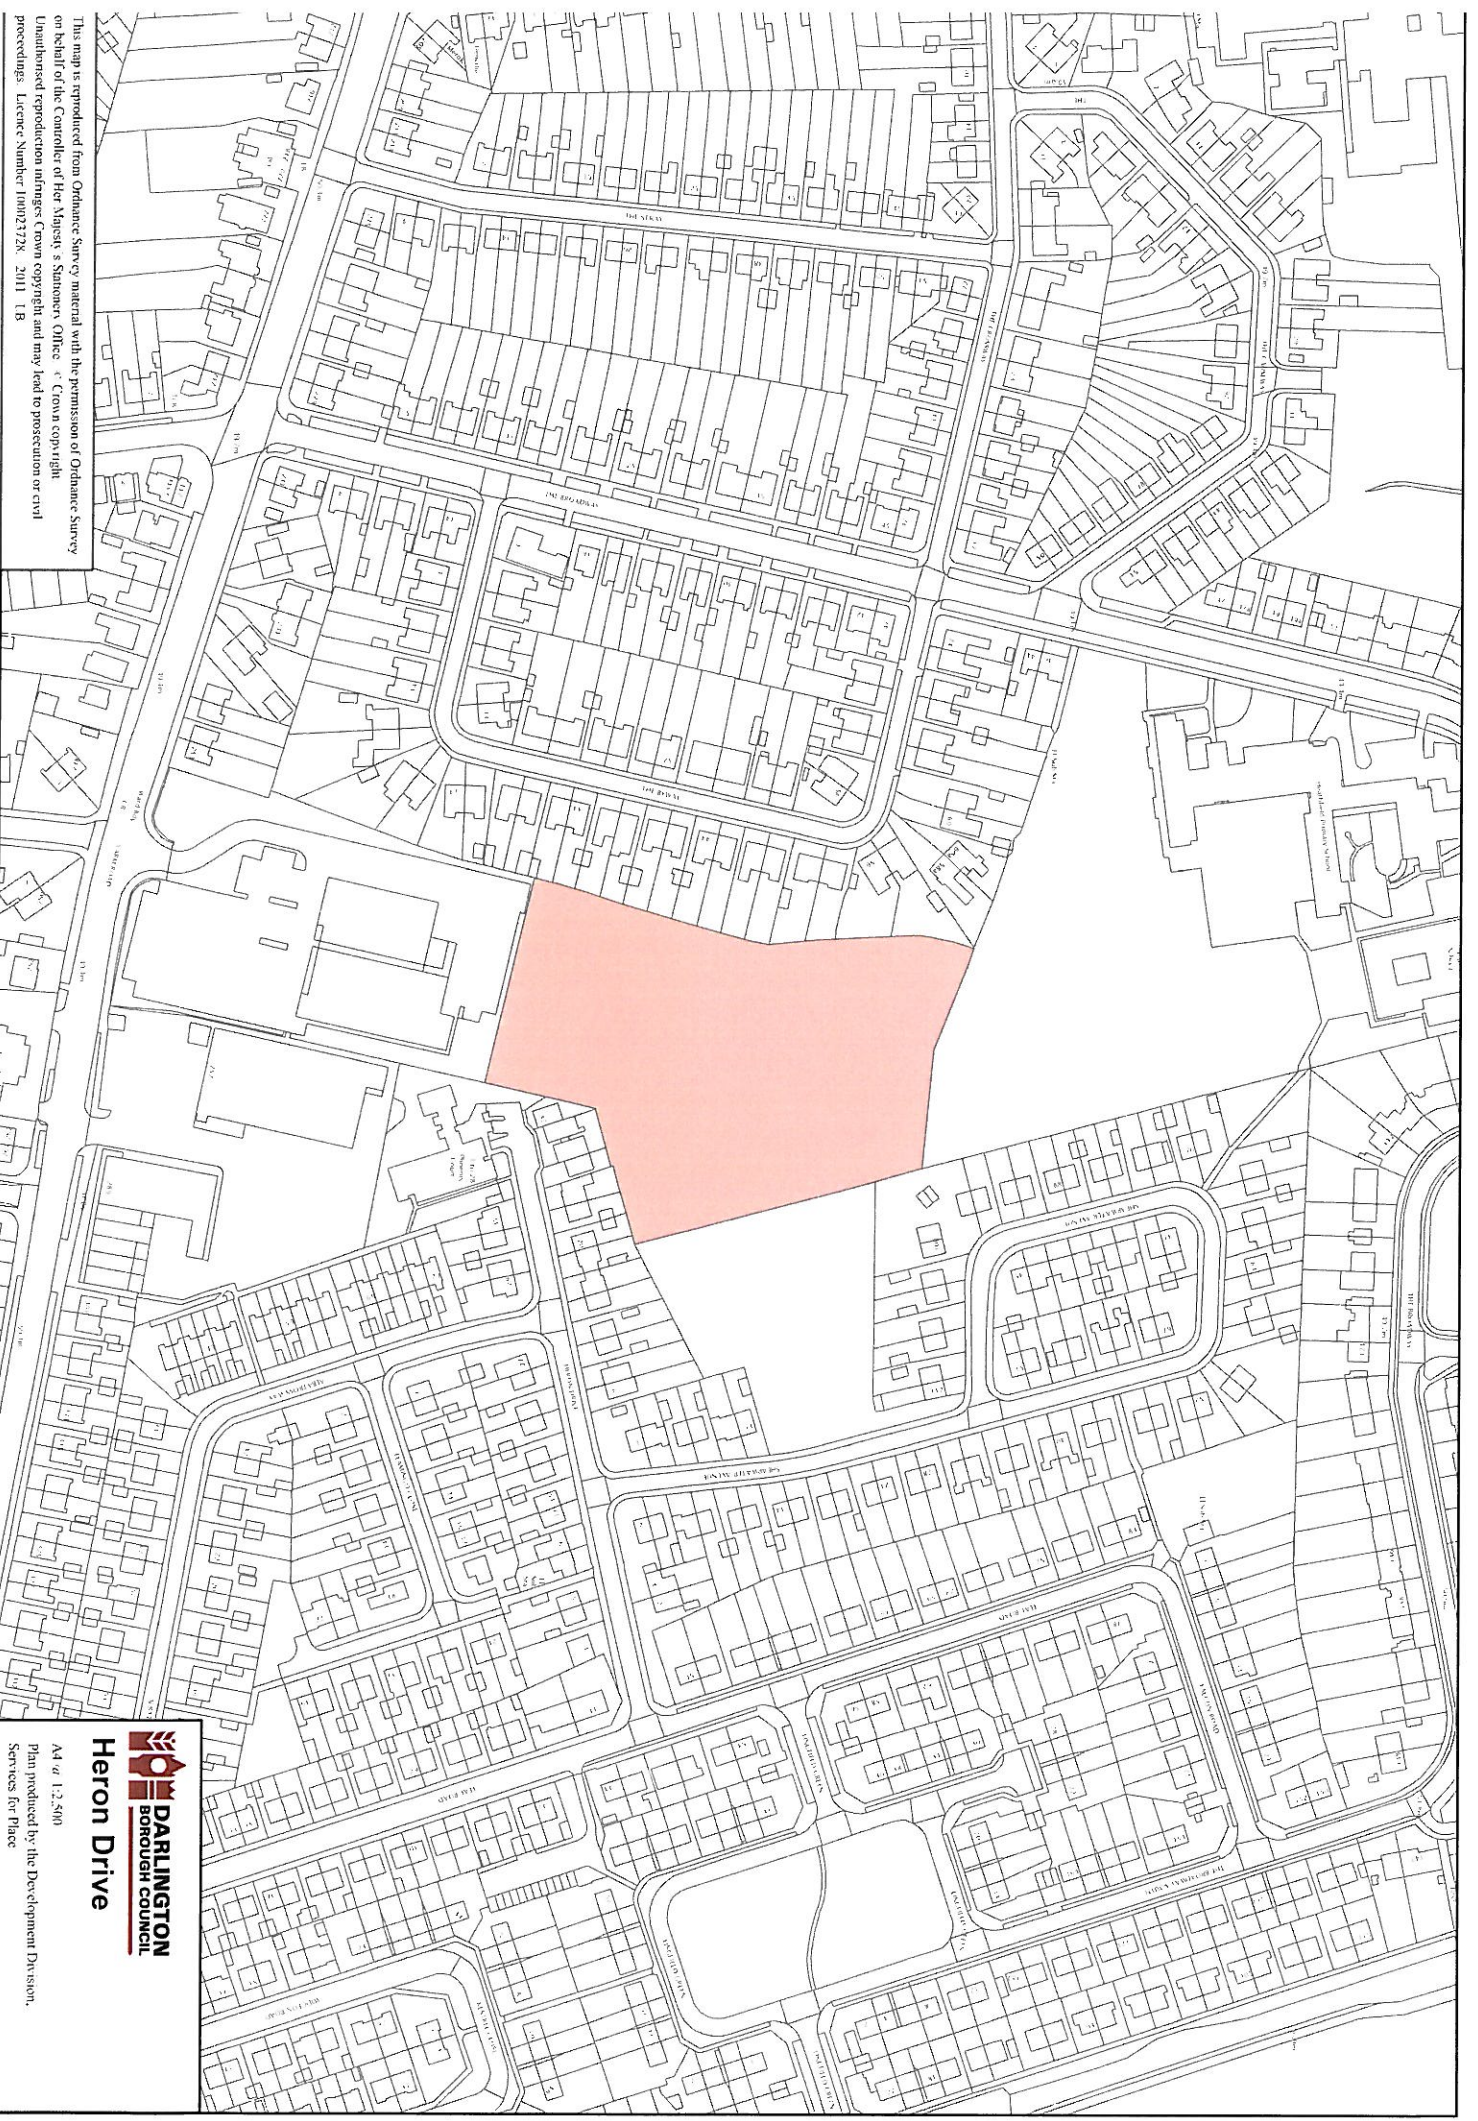

This map is reproduced from Ordnance Survey material with the permission of Ordnance Survey on behalf of the Controller of Her Majesty's Stationery Office. © Crown copyright. Unauthorised reproduction infringes Crown copyright and may lead to prosecution or civil proceedings. Licence Number 100021728, 2011 1B

DARLINGTON
BOROUGH COUNCIL

Heron Drive

A4 61 1:2,500
Plan produced by the Development Division,
Services for Place