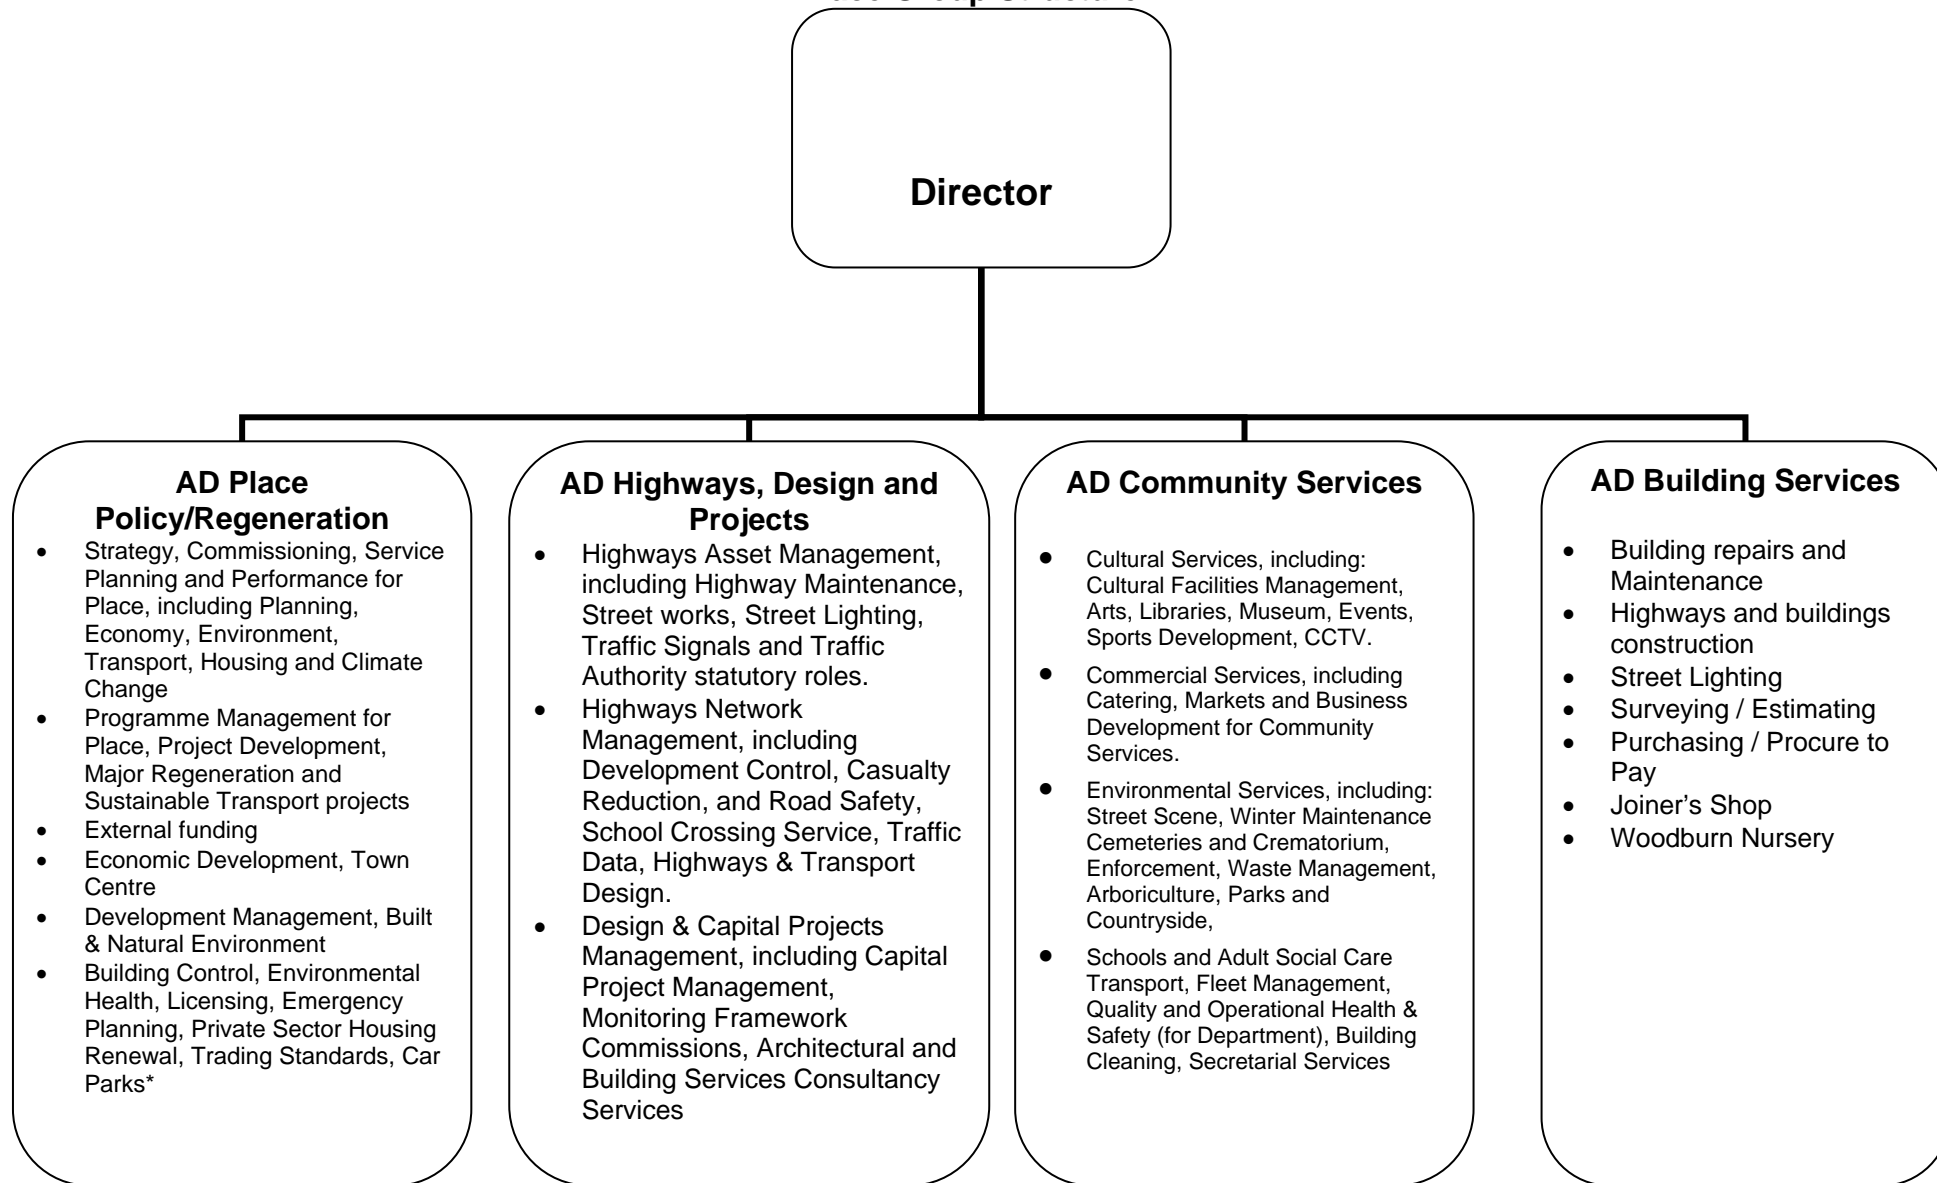

Place Group Structure

\* Car Park management and enforcement subject to review of whether in Regeneration or Highways 6 months after implementation of CPE

## People Group Structure

# Resources Group Structure