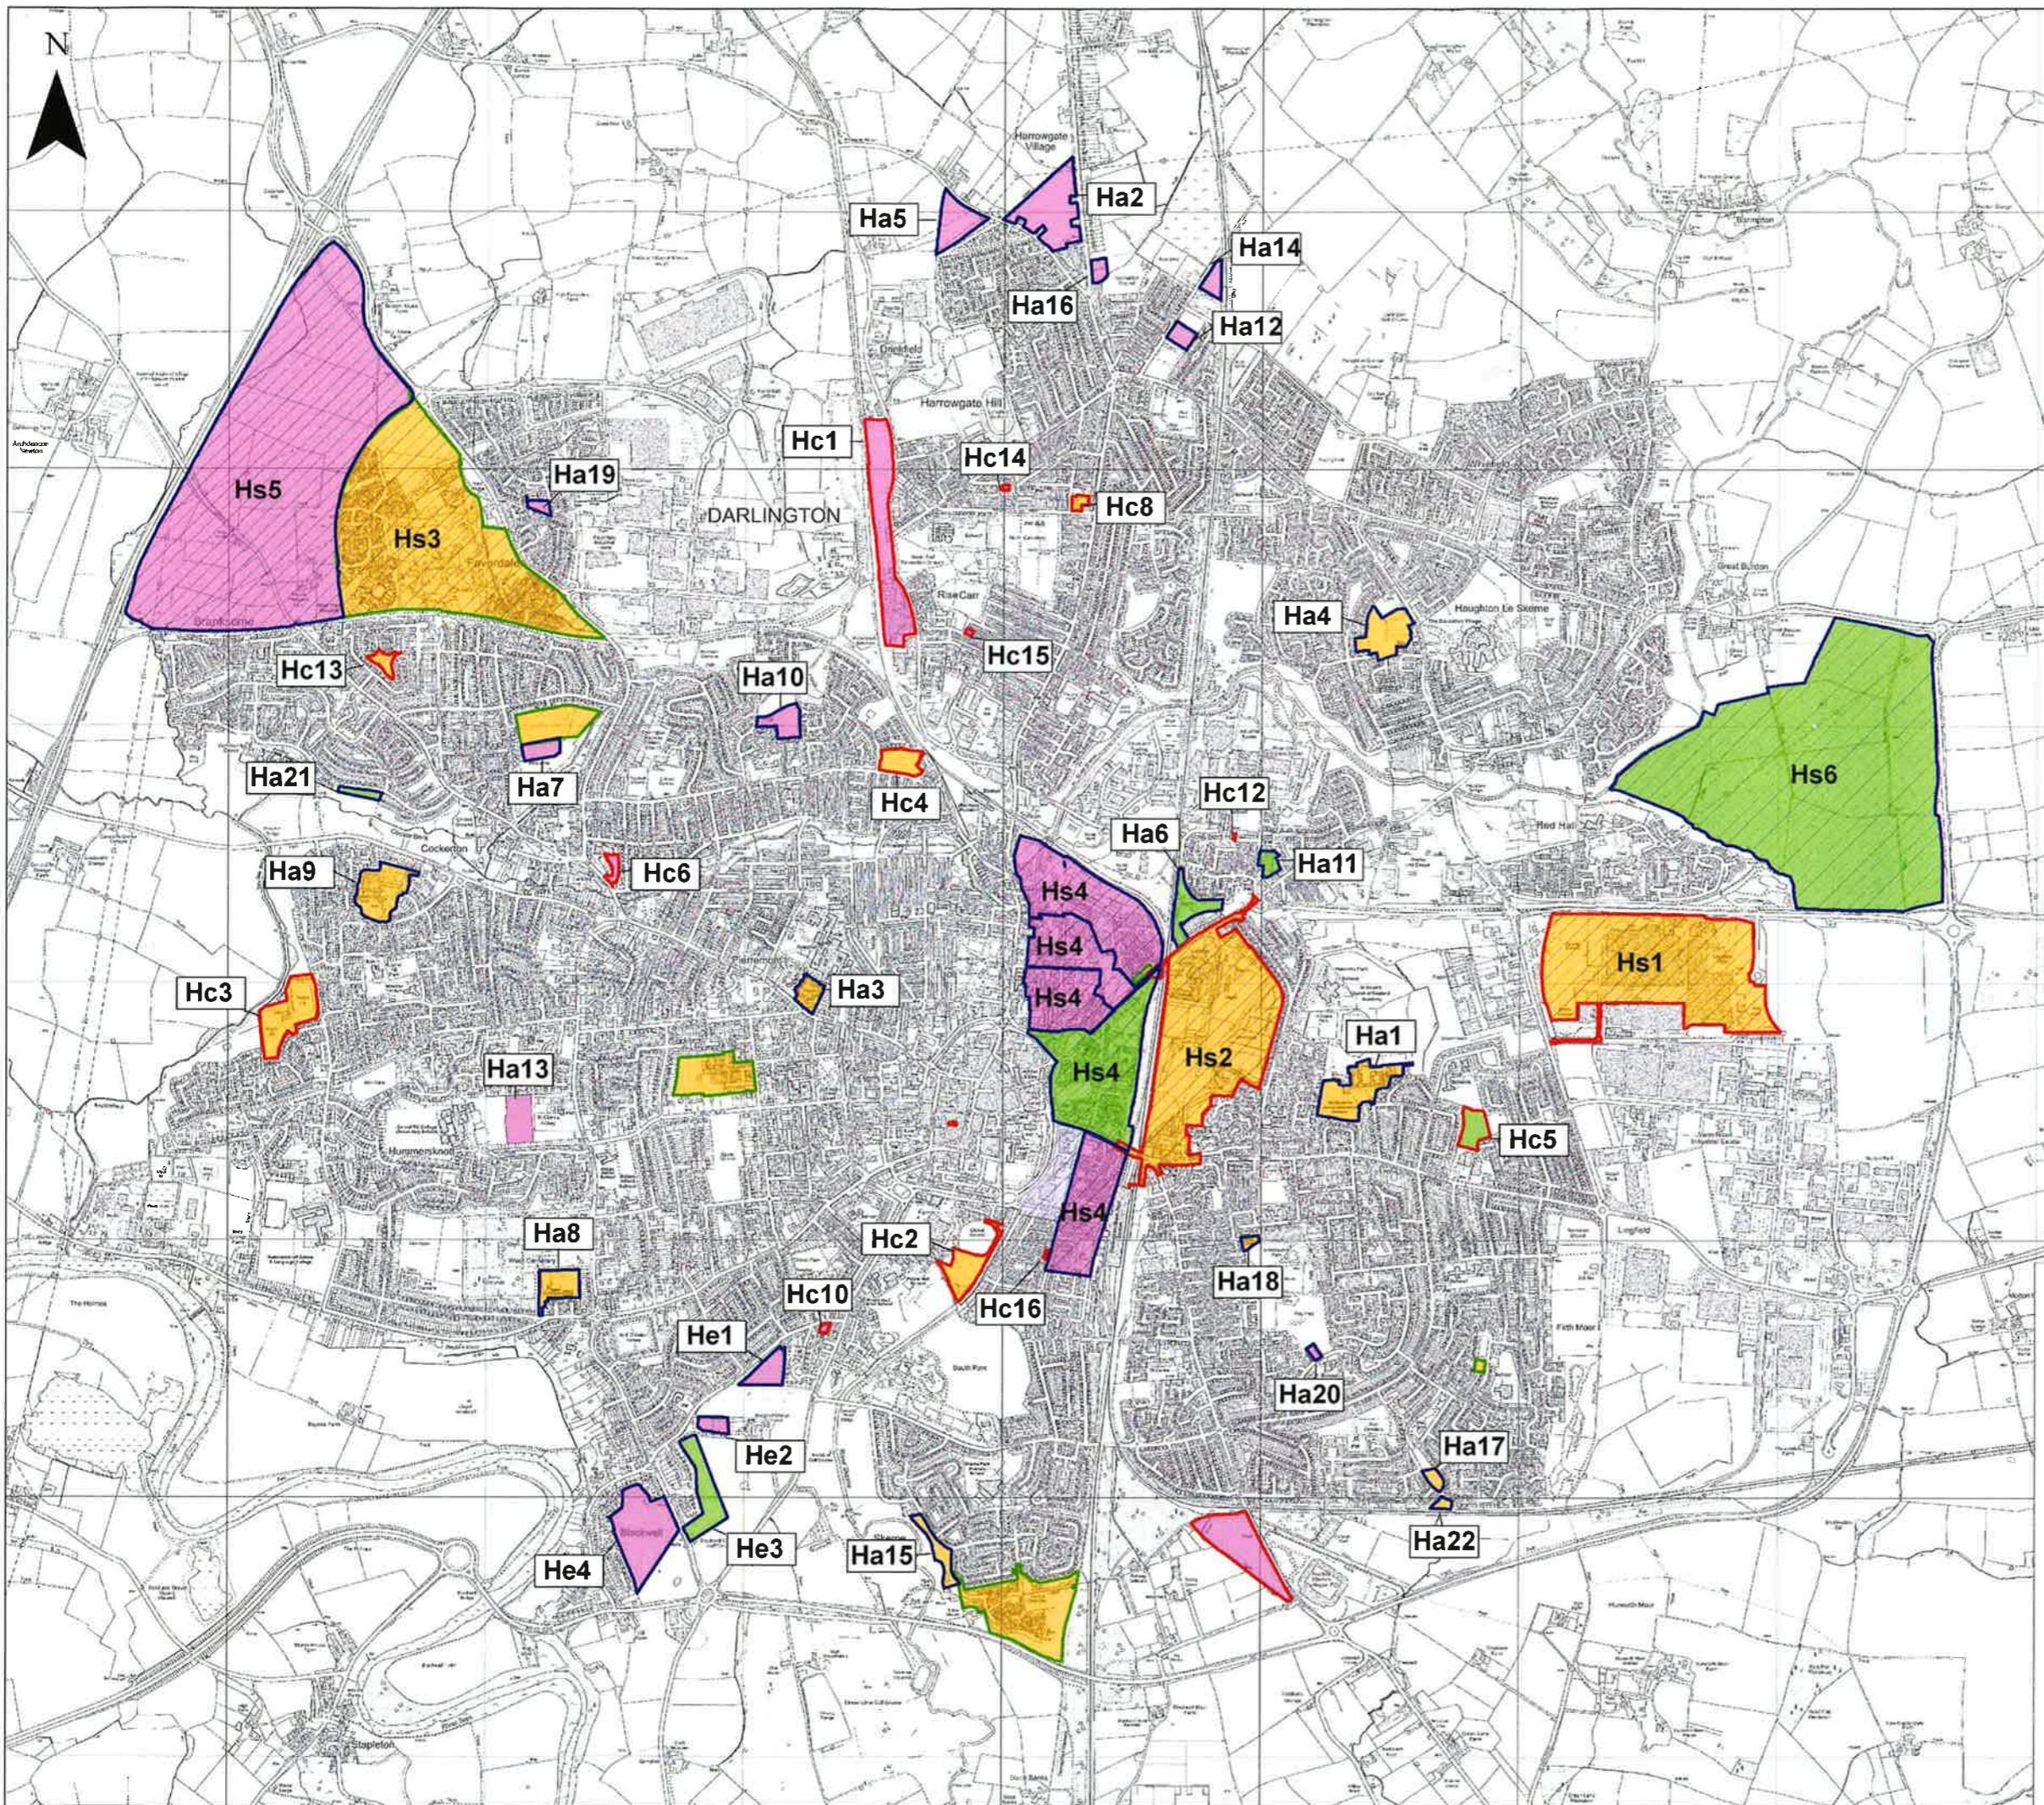

# Making and Growing Places Preferred Option for Housing Delivery

- Allocations
- Commitments Not Started
- Commitments Started

Strategic

### Timescale of Site Start

- 2011-16
- 2016-21
- 2021-26

Plans produced by Development Division  
Services for Place