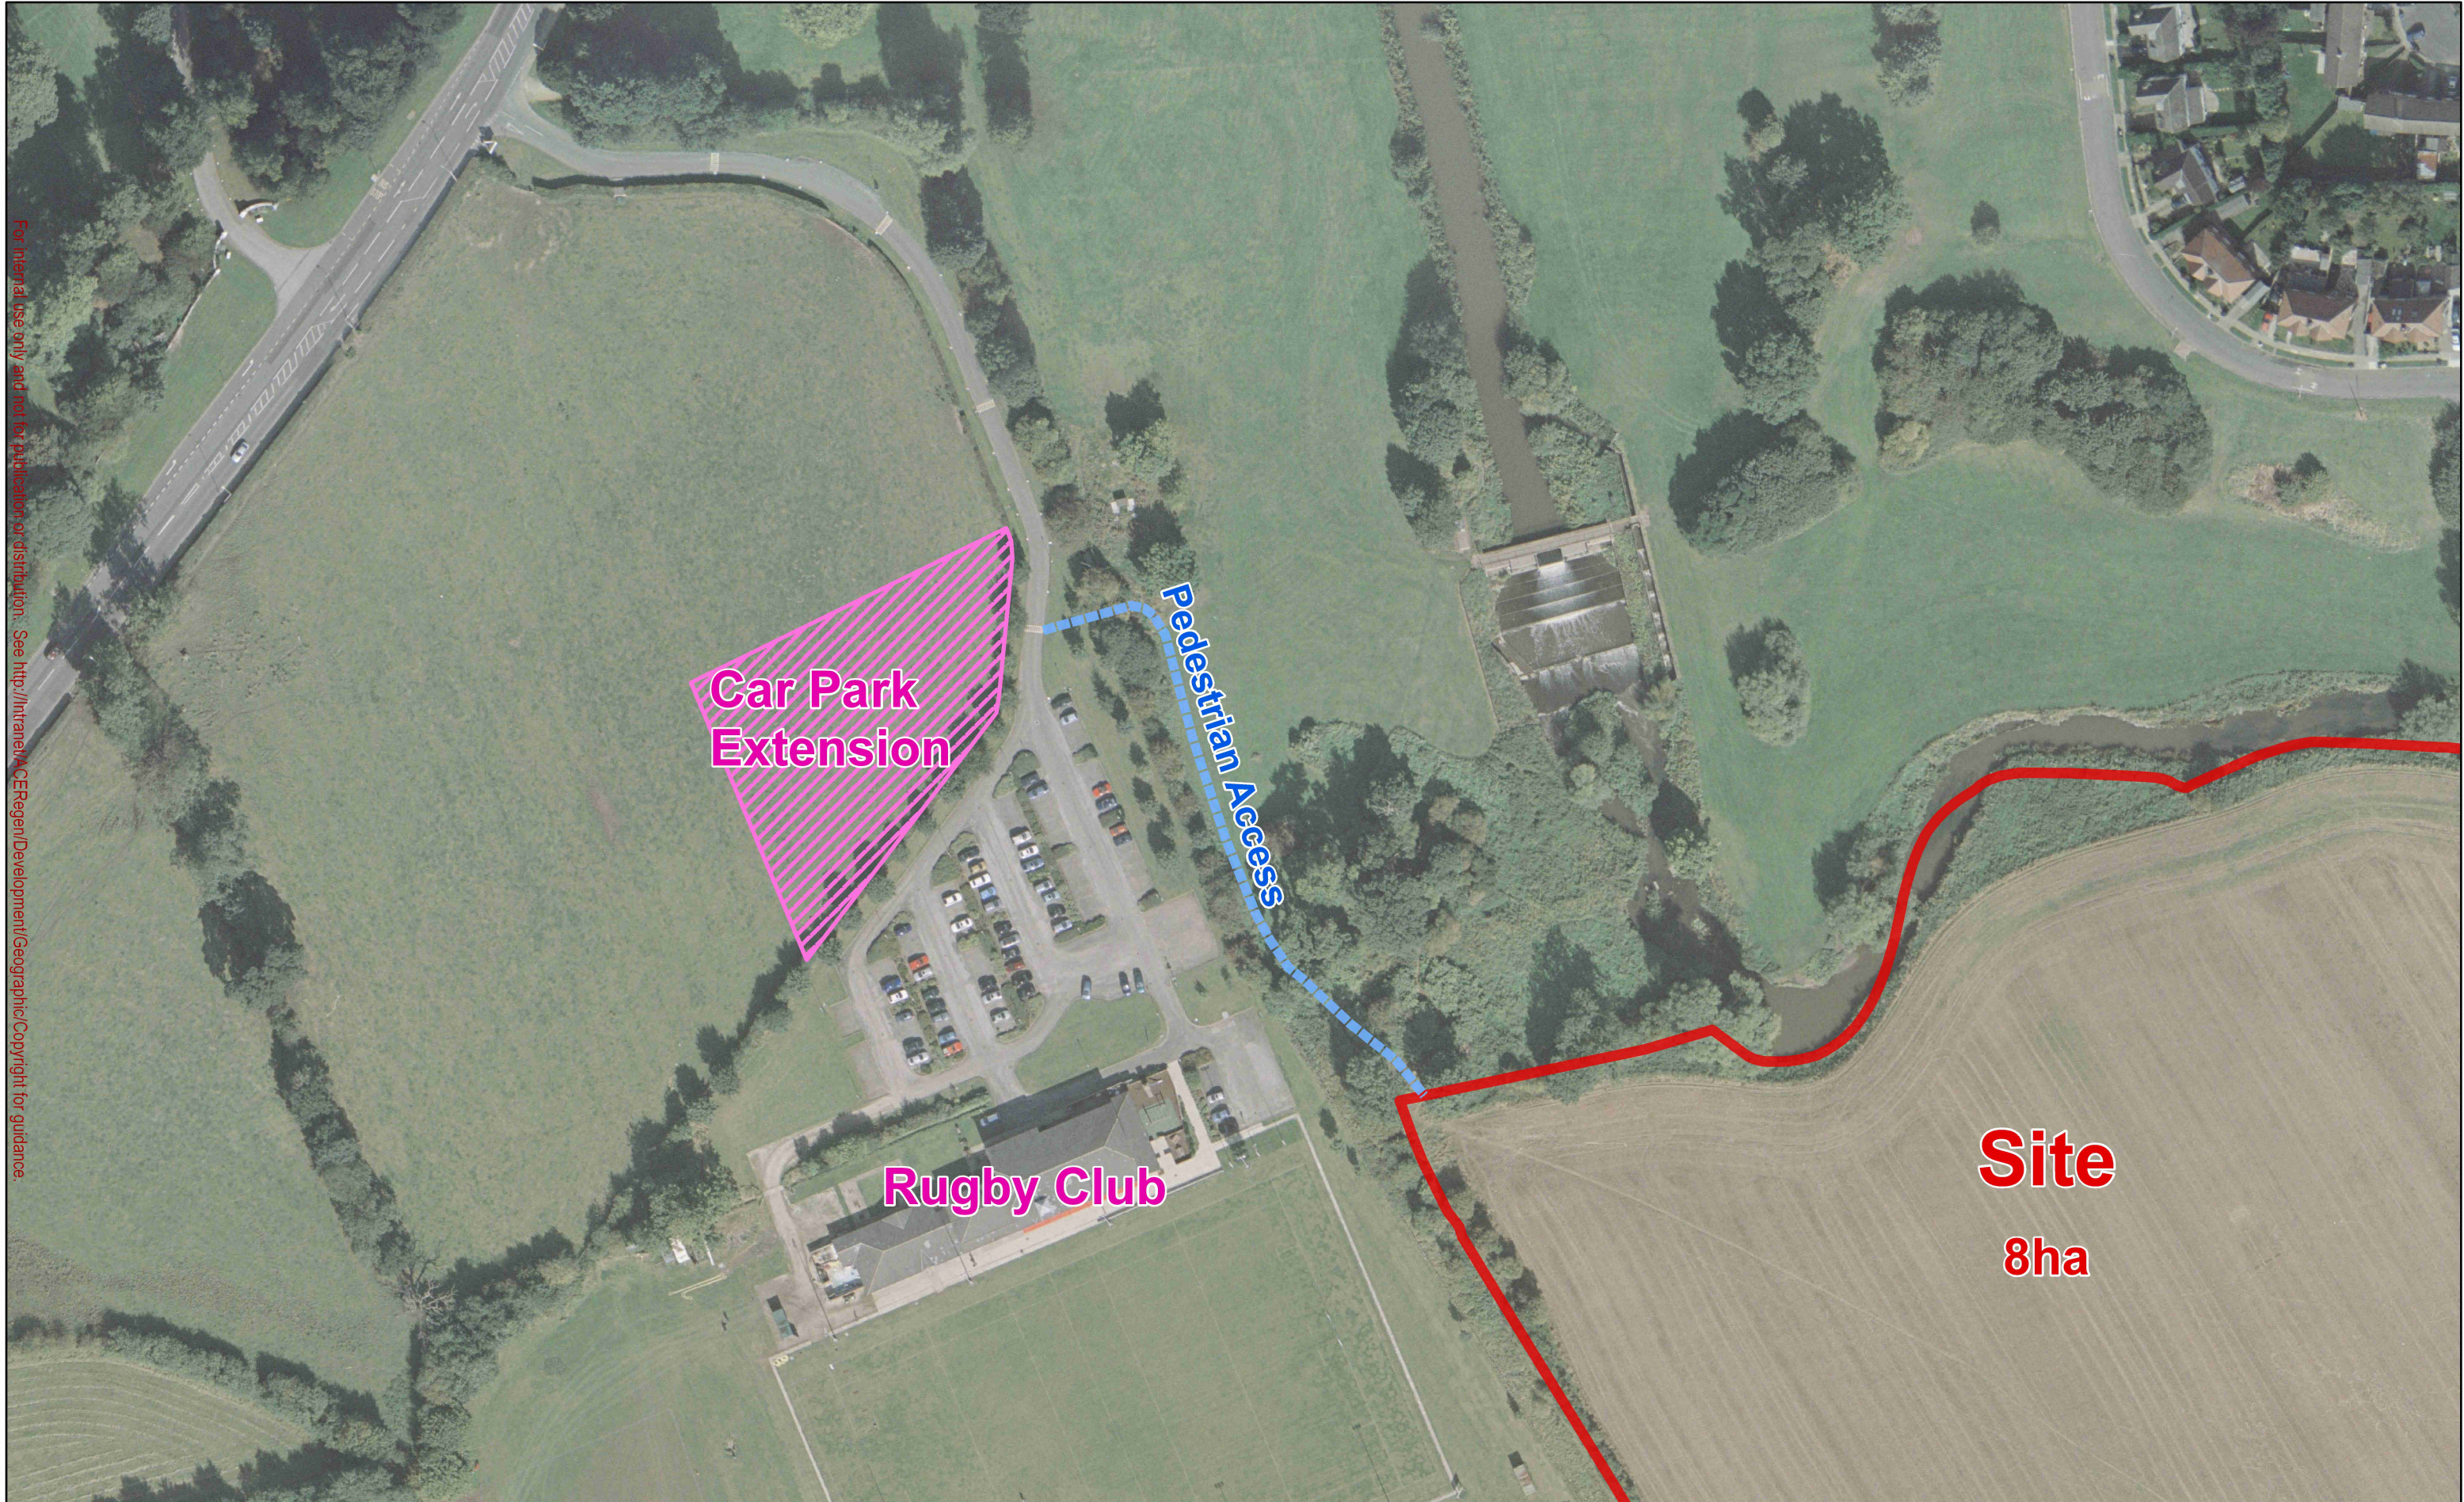

Appendix 2

PROPOSED SITE FOR PLAYING FIELDS AT BLACKWELL MEADOWS - ACCESS TO SITE

For internal use only and not for publication or distribution. See <http://intranet/CE/Regen/Development/Geographic/Copyright> for guidance.

This map is reproduced from Ordnance Survey Material with the permission of Ordnance Survey on behalf of the Controller of Her Majesty's Stationery Office. © Crown copyright. Unauthorised reproduction infringes Crown copyright and may lead to prosecution or civil proceedings. Licence No. 100023728.