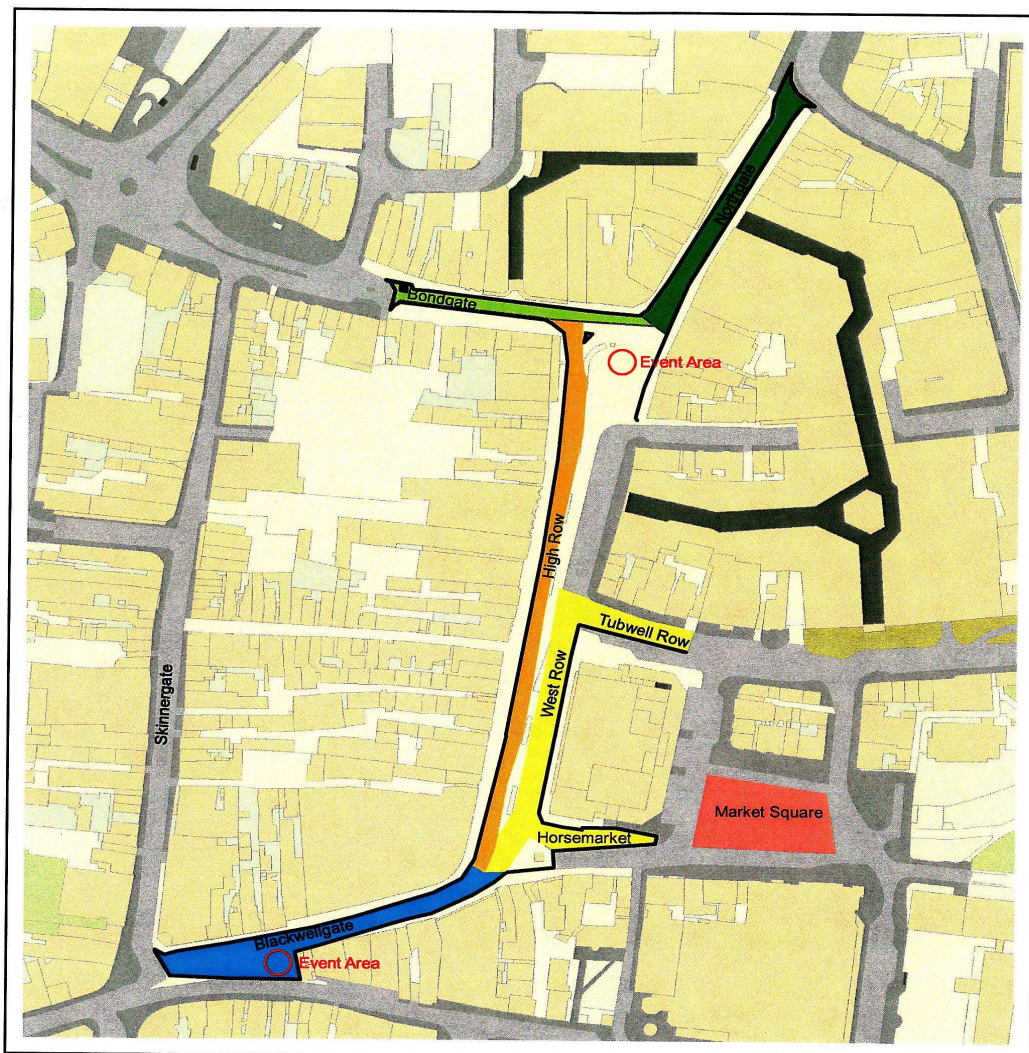

0 12.5 25 50 Meters

Title: MARKET LOCATIONS

Scale: 1:2,000

Reproduced from the Ordnance Survey mapping with permission of the Controller of Her Majesty's Stationery Office. Crown Copyright. Unauthorised reproduction infringes Crown copyright and may lead to prosecution or civil proceedings. Darlington Borough Council. LA 077712