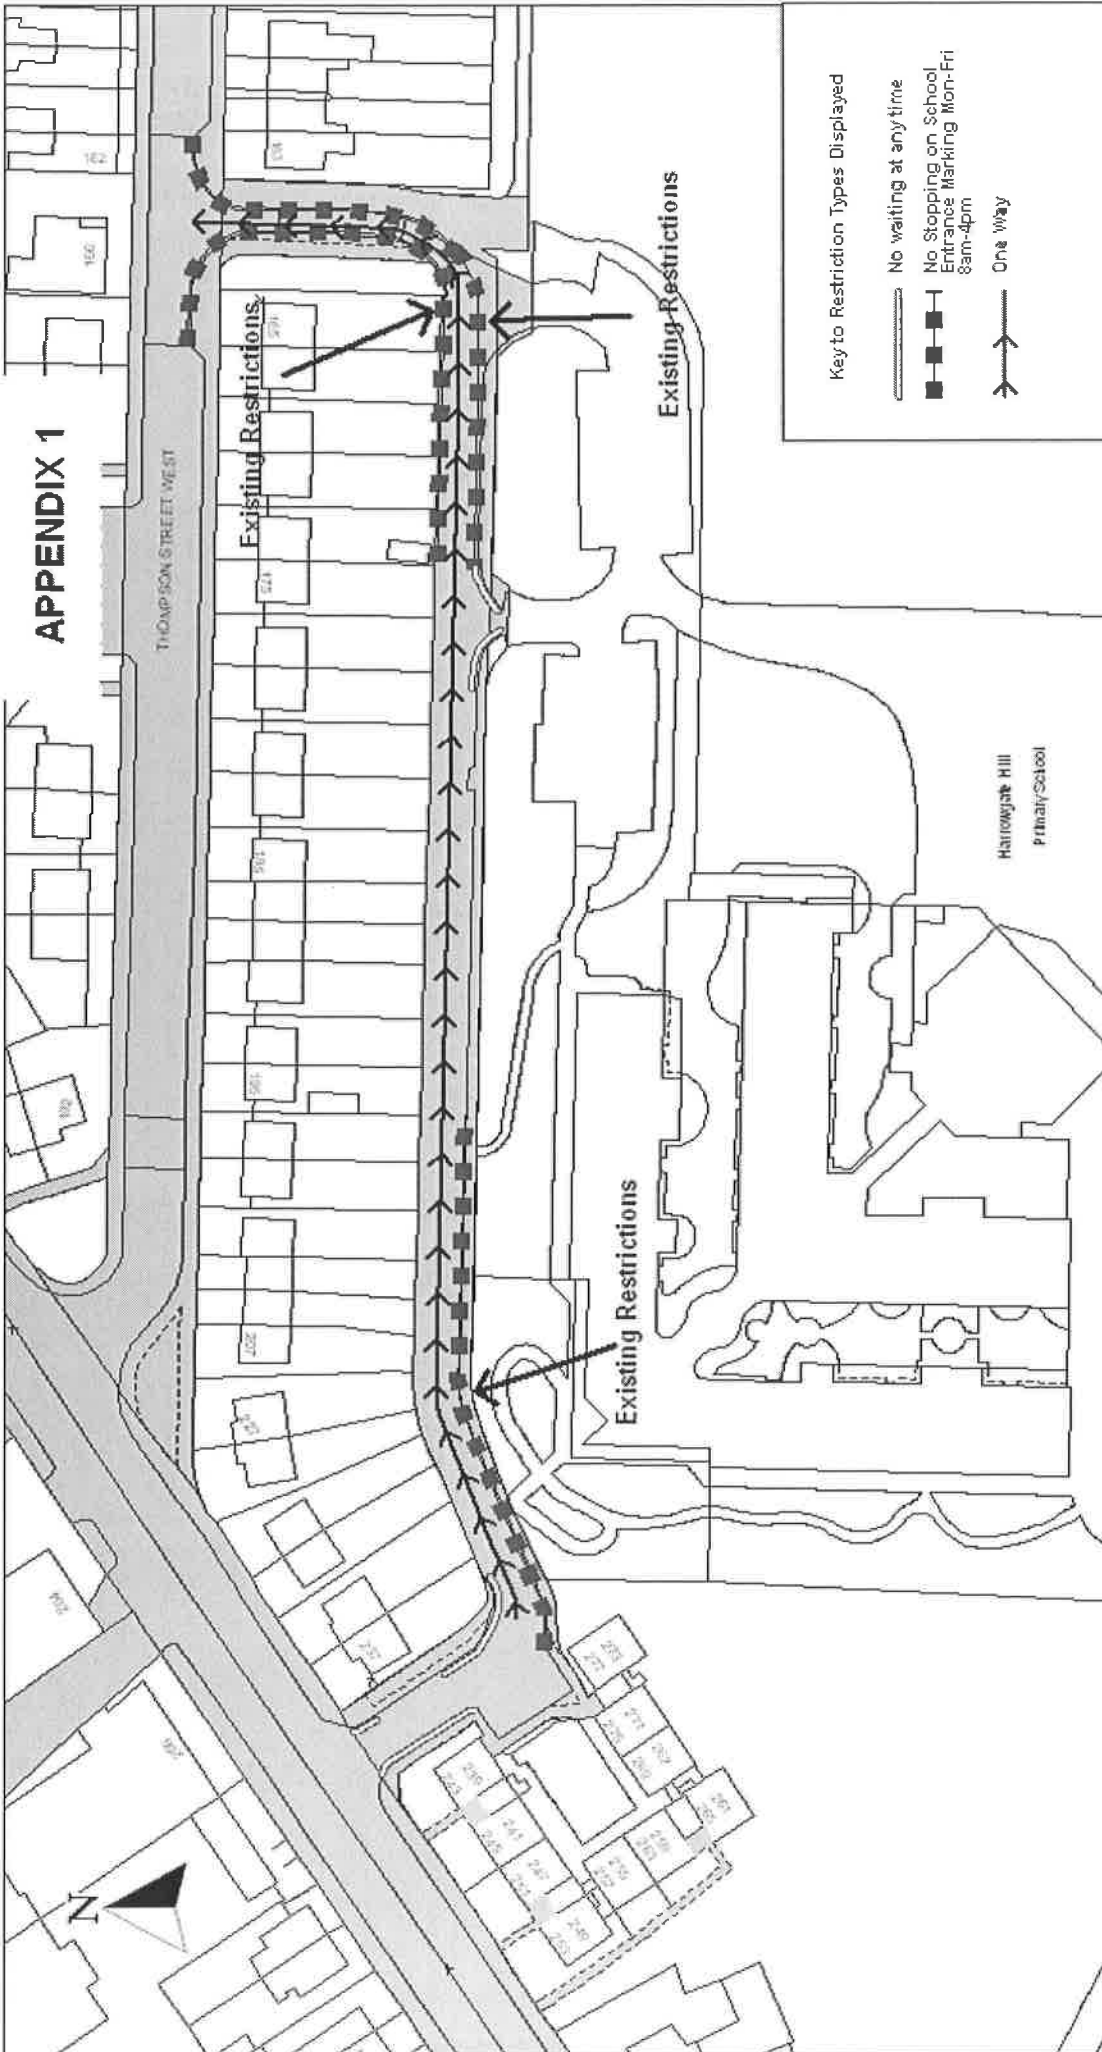

# APPENDIX 1

© Crown copyright. All rights reserved  
 Darlington Borough Council  
 Licence No. 100023728 2007

SCALE	1 : 1000
DATE	17/02/2014
DRAWING No.	
DRAWN BY	

Thompson Street West South Back