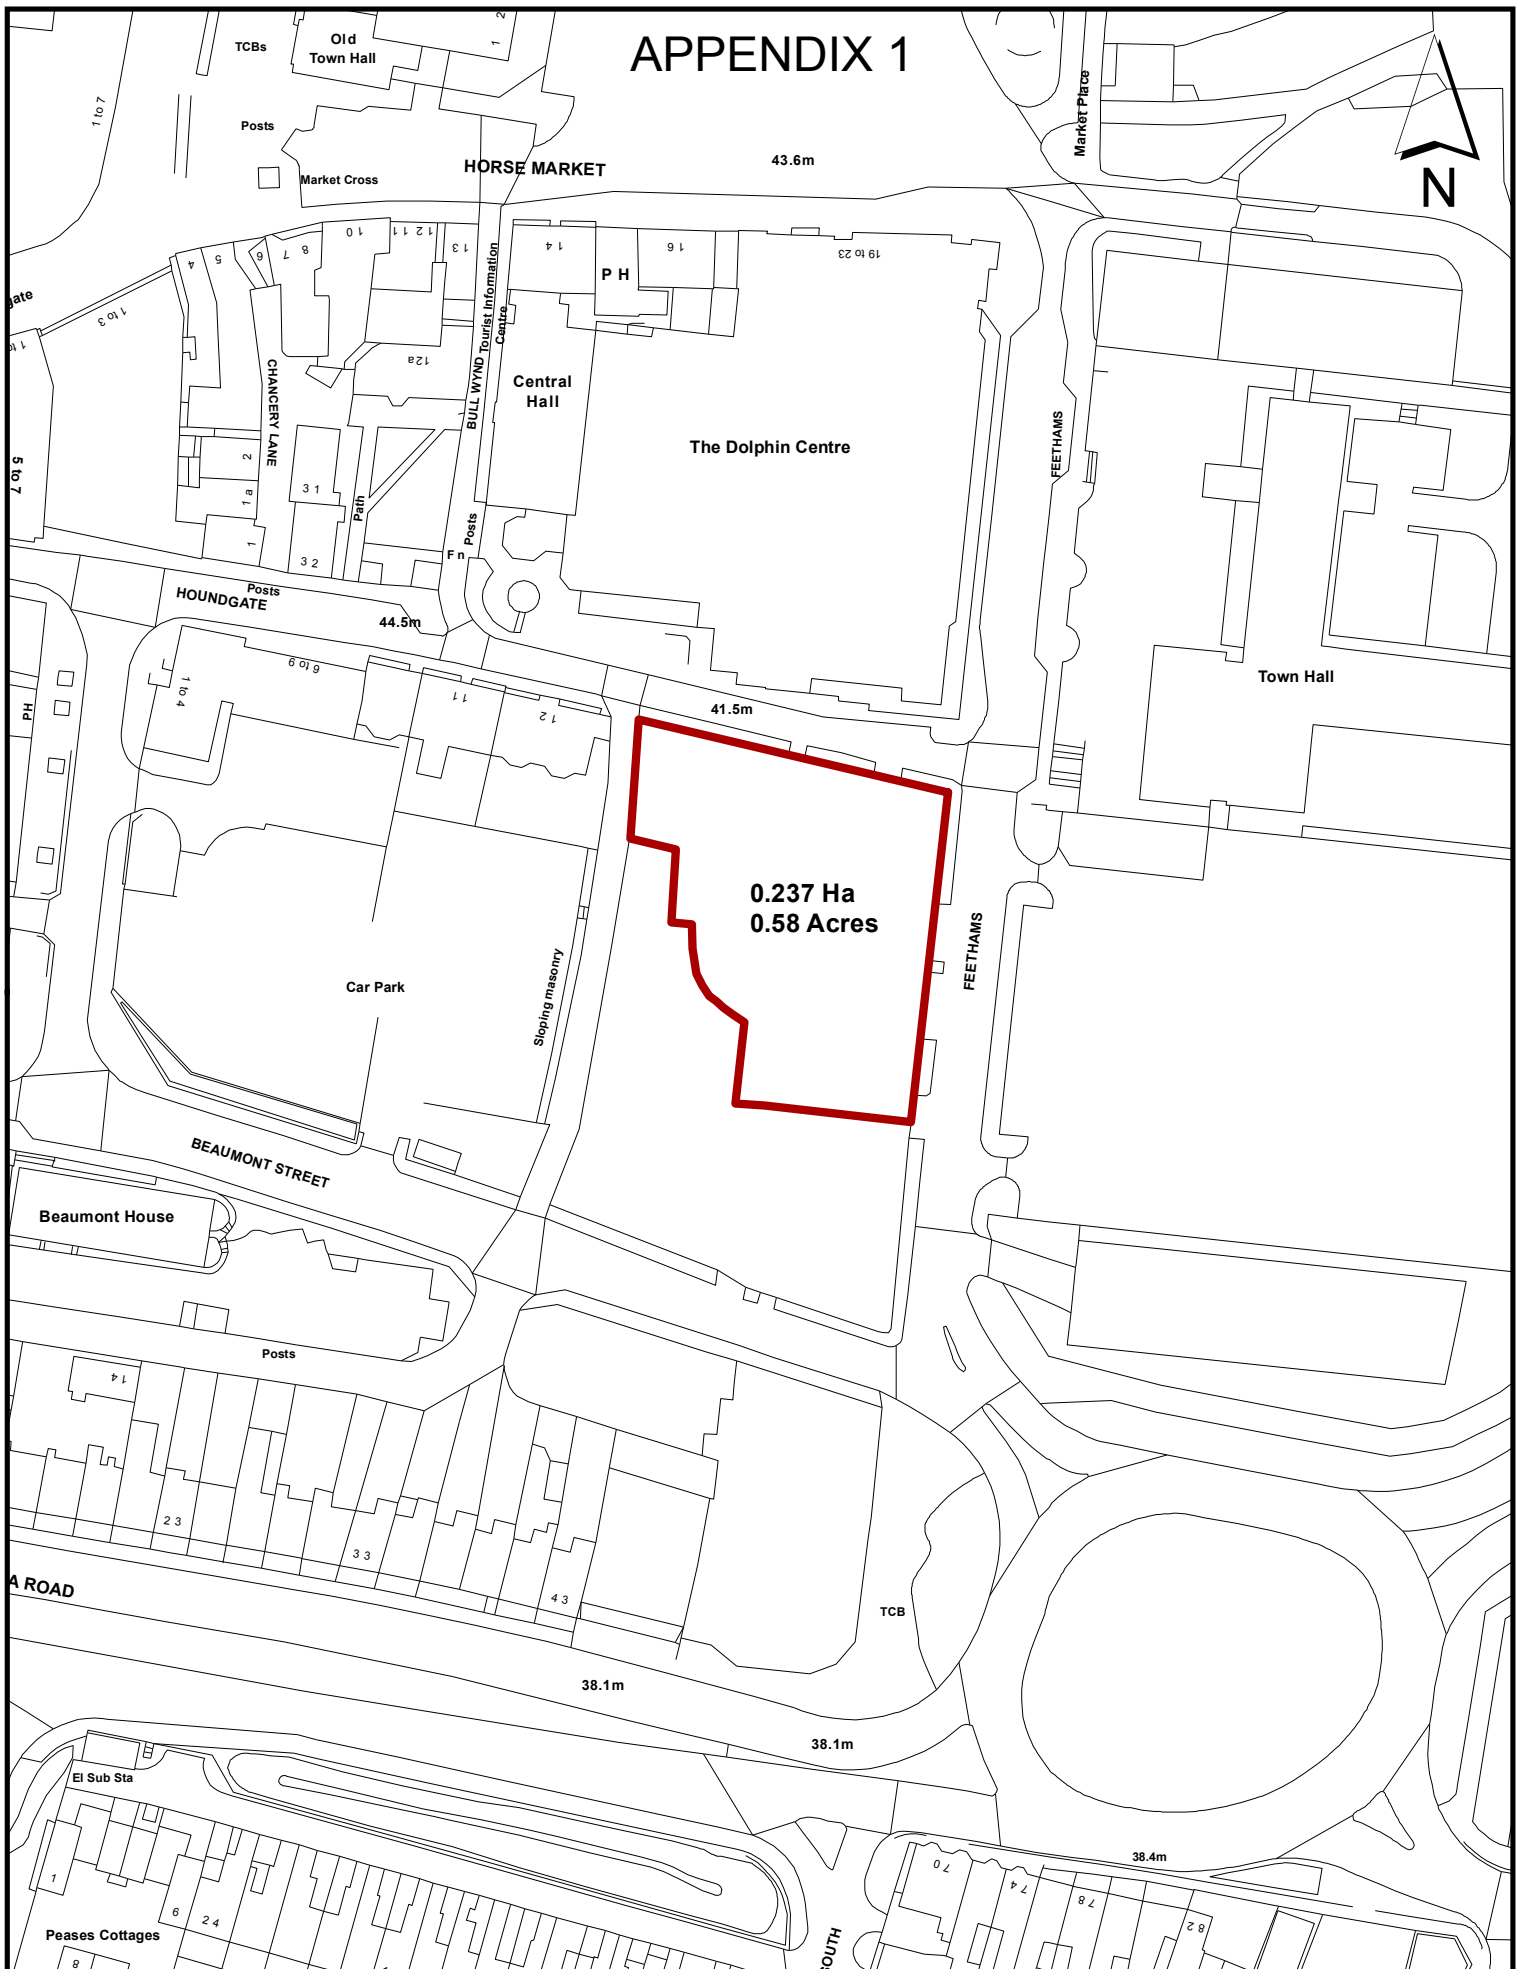

# APPENDIX 1

DARLINGTON BOROUGH COUNCIL ECONOMIC GROWTH GROUP CORPORATE LANDLORD TEAM ESTATES & PROPERTY, TOWN HALL FEETHAMS, DARLINGTON Co. DURHAM, DL1 5QT	Project Title:	<b>NON DBC OWNED LAND</b>	<b>APPENDIX 1</b>	Scale: <b>1 : 1250</b>	Ref:
	Drawing Title:	<b>LAND AT FEETHAMS AND HOUNDGATE</b>		Date: <b>16/02/15</b>	Area:
					Drawn: <b>RMH</b>

This map is reproduced from the Ordnance Survey material with the permission of Ordnance Survey on behalf of the Controller of Her Majesty's Stationary Office. © Crown copyright. Unauthorised reproduction infringes Crown copyright and may lead to prosecution or civil proceedings. © Crown copyright and database rights 2015 Ordnance Survey 0100023728. You are not permitted to copy, sub-license, distribute or sell any of this data to third parties in any form. **Licence Number 100023728 2015**