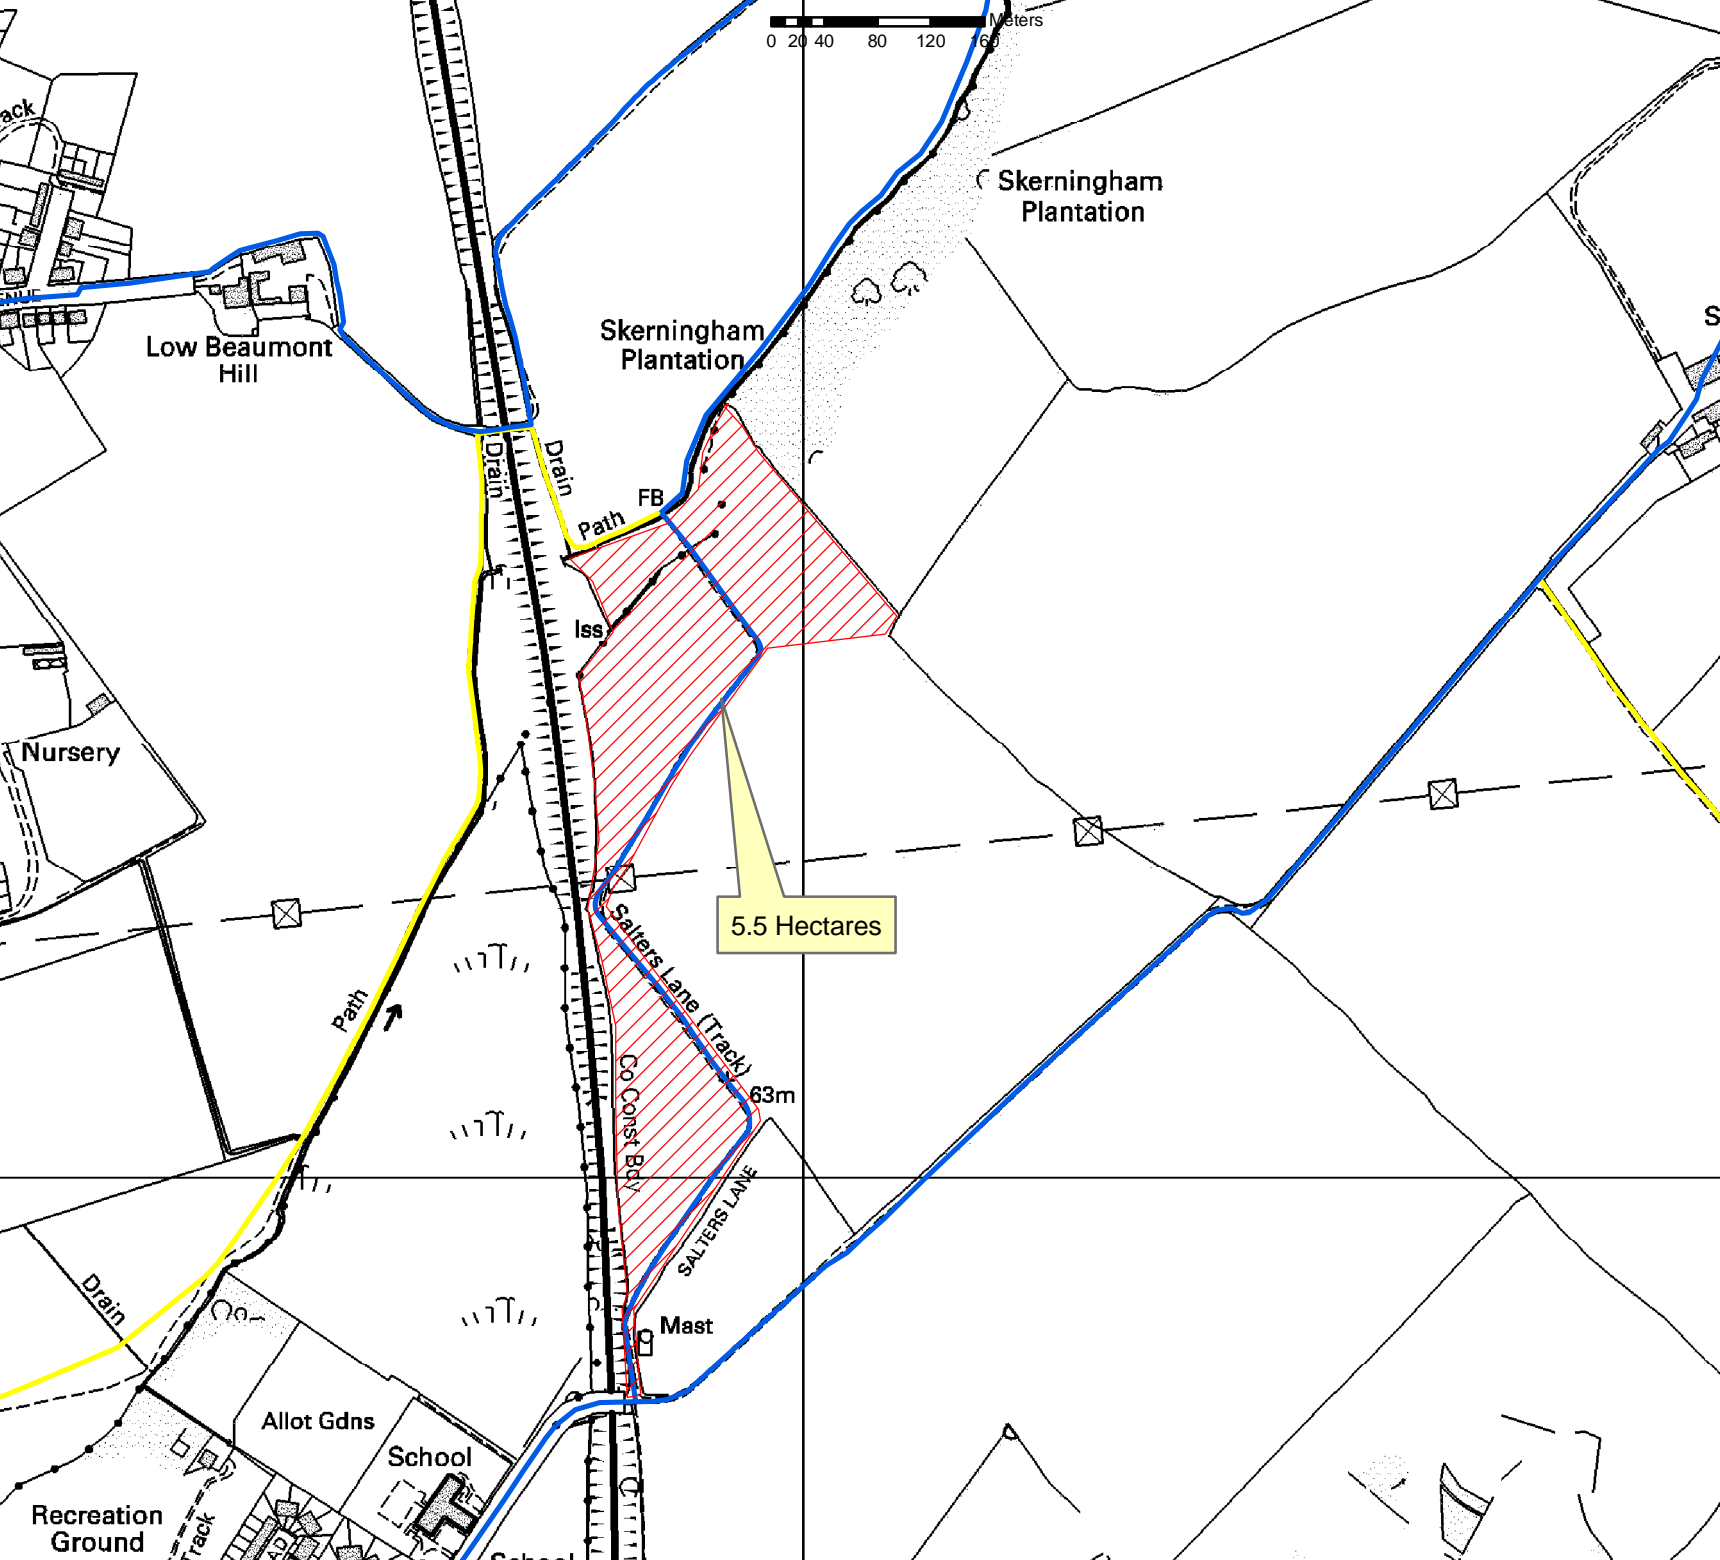

Reproduced from the Ordnance Survey.
Mapping with the permission of the Controller of
Her Majesty's Stationery Office.
Crown Copyright.
Unauthorised reproduction infringes Crown Copyright
and may lead to prosecution or Civil Proceedings.
Darlington Borough Council O.S. Licence 100023728

SaltersLane/ Skerningham New Tree Planting and Grassland Creation

COPY

- Legend**
- Rights of Way**
CONSUBTYPE
- Bridleway
 - Byway
 - Footpath