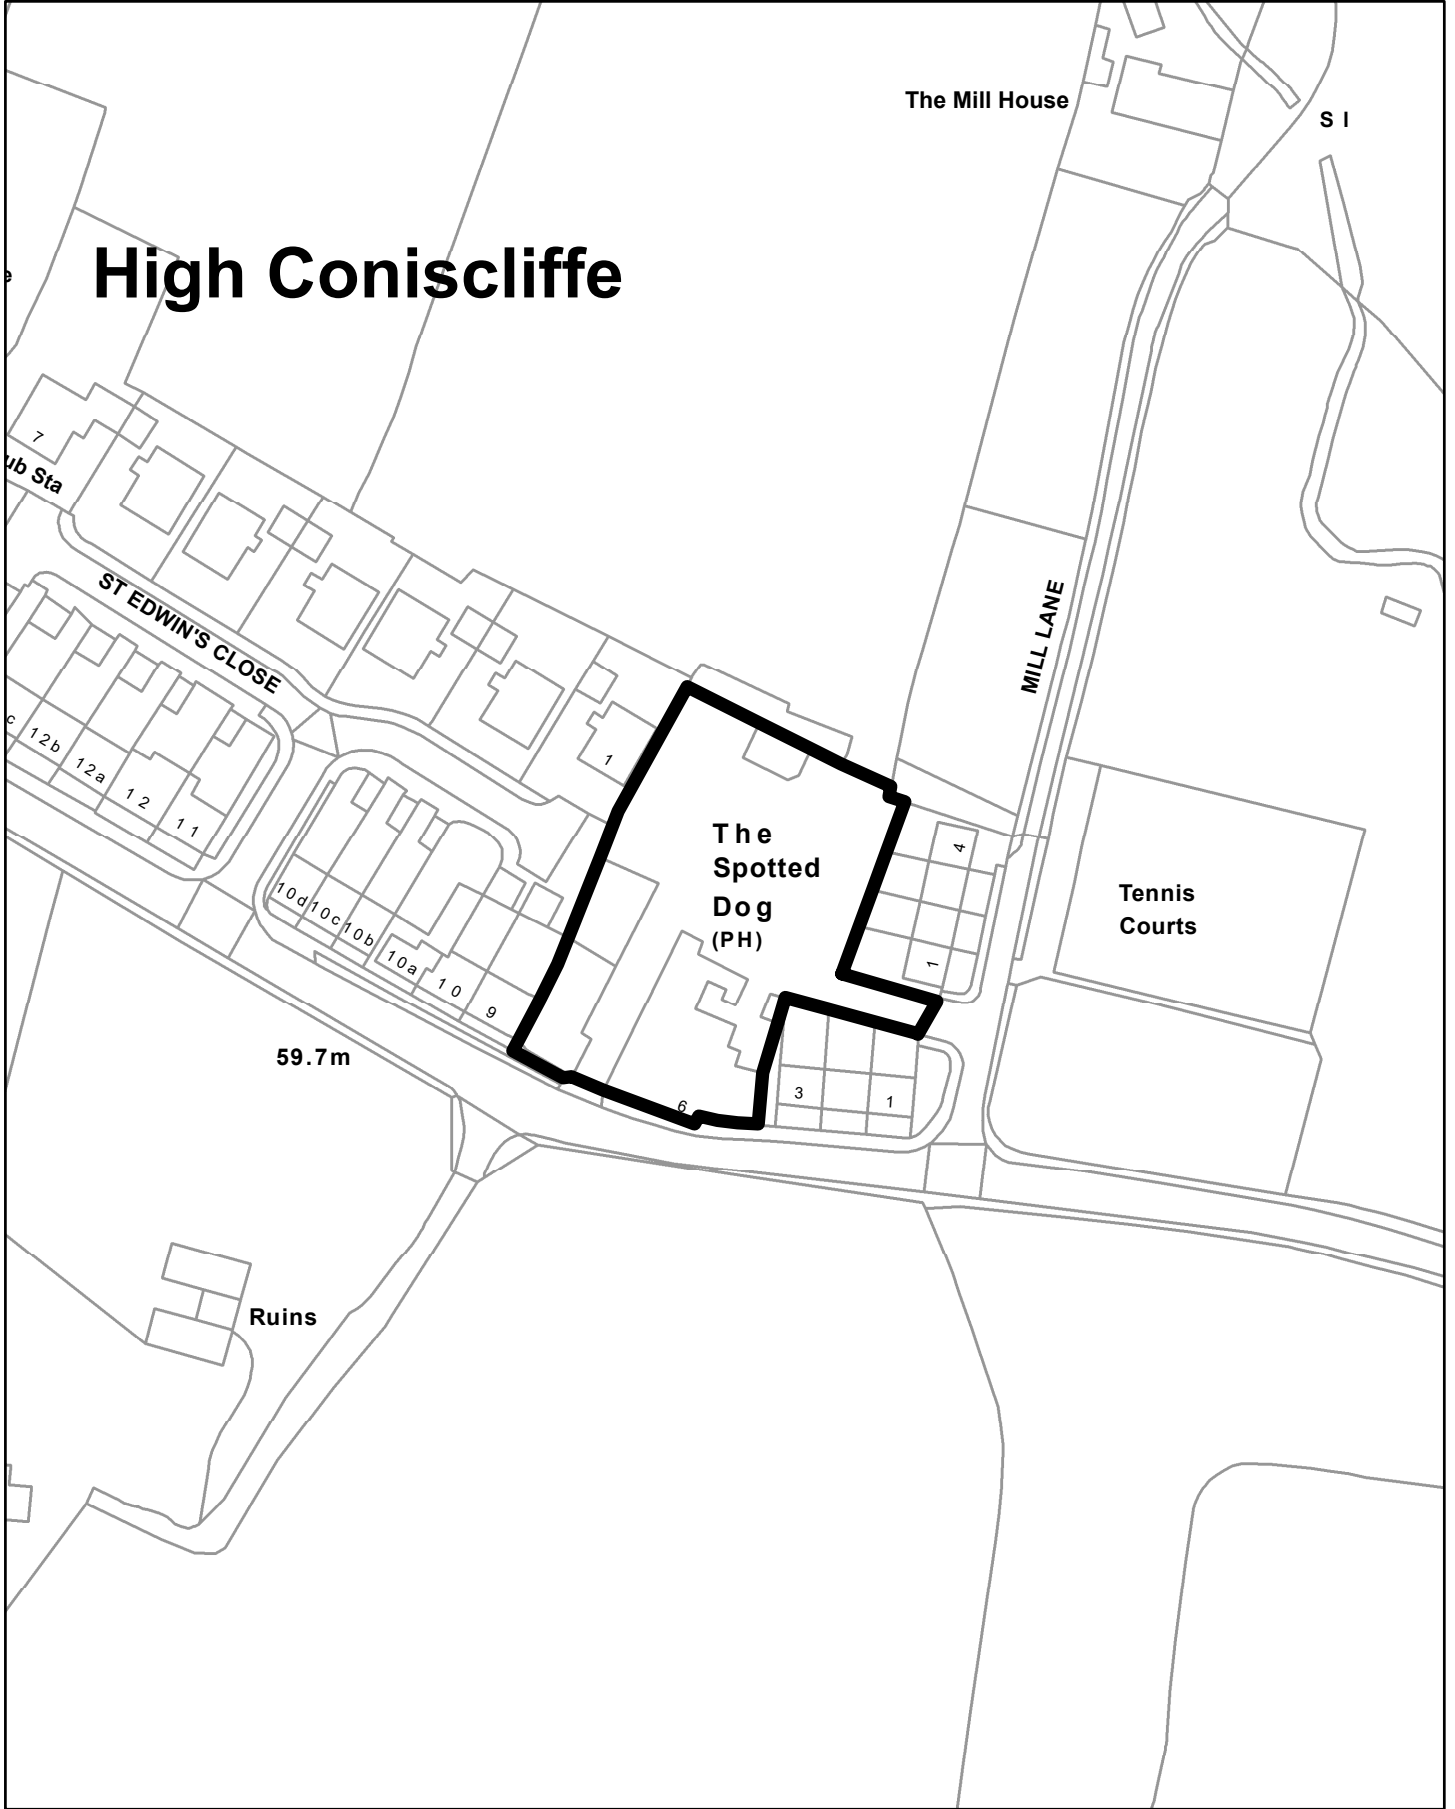

High Coniscliffe

© Crown copyright. All Rights Reserved. Licence Number 100023728. 2021

PLANNING REF No: 21/00537/FUL

DARLINGTON BOROUGH COUNCIL

SCALE 1:1250