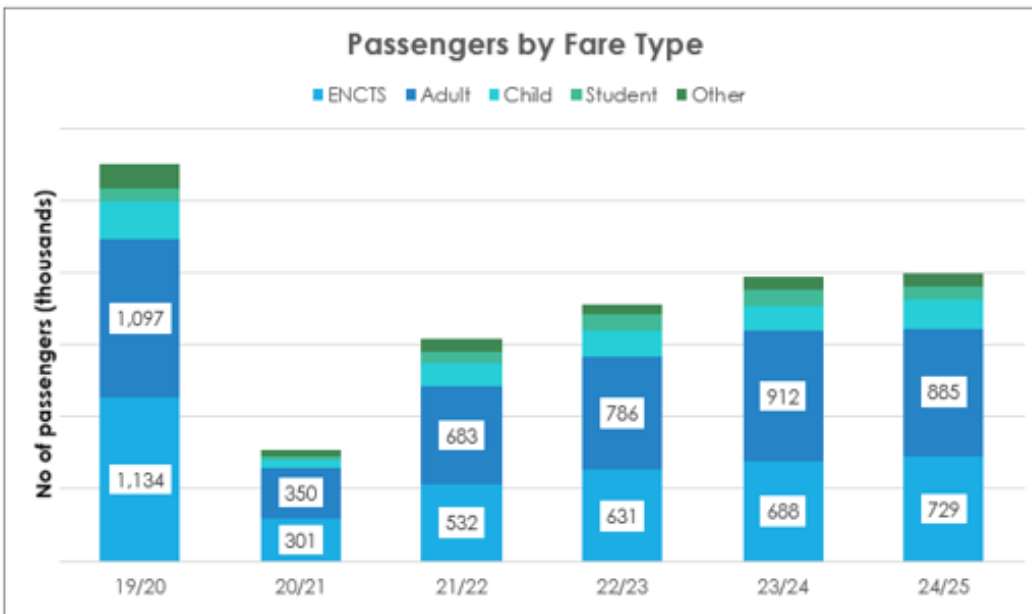

Darlington Bus Passengers September

September 24/25 **All Passengers**

351,578 Passengers

↑ 8% vs Previous Month
↑ 1% vs September LY
↓ -27% vs September 19/20

Year to Date **All Passengers**

2,424,055 Passengers

↑ 4% vs LY
↓ -25% vs 19/20

September 24/25 **ENCTS**

118,283 Passengers

↓ -6% vs Previous Month
↑ 0% vs September LY
↓ -37% vs September 19/20

Year to Date **ENCTS**

728,892 Passengers

↑ 6% vs LY
↓ -36% vs 19/20