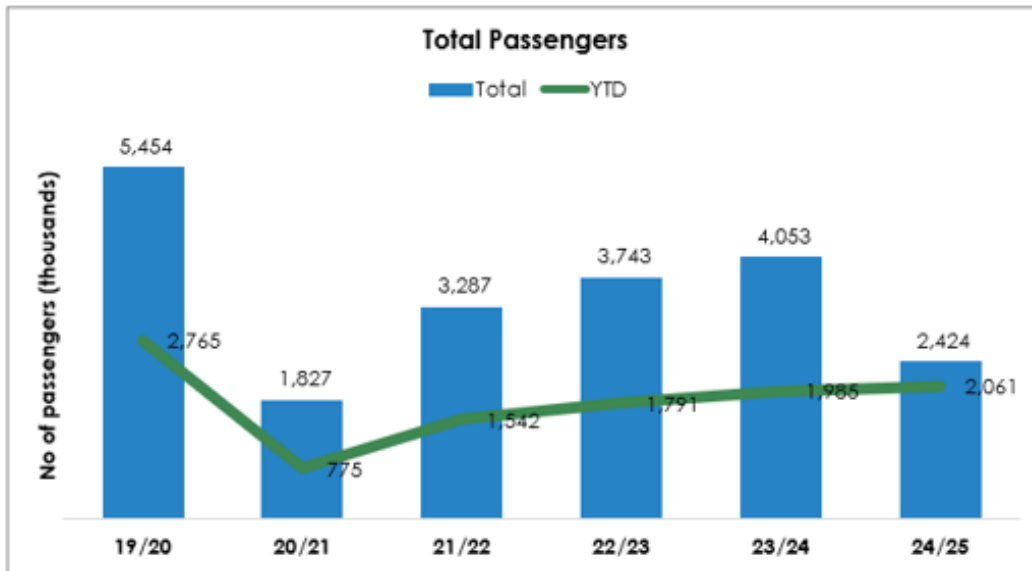

Darlington Bus Passengers September

September 24/25 **All Passengers**

351,578 Passengers

↑ 8% vs Previous Month
↑ 1% vs September LY
↓ -27% vs September 19/20

Year to Date **All Passengers**

2,424,055 Passengers

↑ 4% vs LY
↓ -25% vs 19/20

September 24/25 **ENCTS**

118,283 Passengers

↓ -6% vs Previous Month
↑ 0% vs September LY
↓ -37% vs September 19/20

Year to Date **ENCTS**

728,892 Passengers

↑ 6% vs LY
↓ -36% vs 19/20